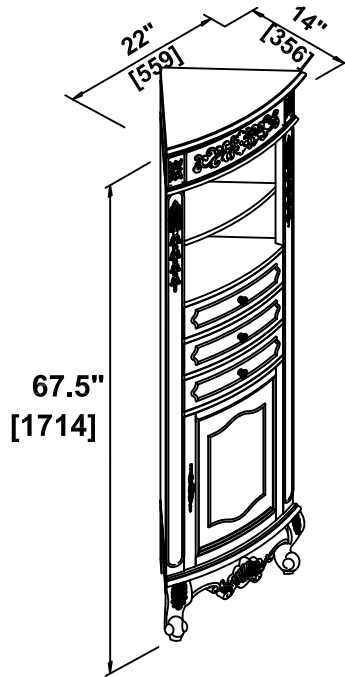

HOME DECORATORS COLLECTION

Winslow 22"Wx14"Dx67.5"H single door linen cabinet

Measures: inch [millimeter]