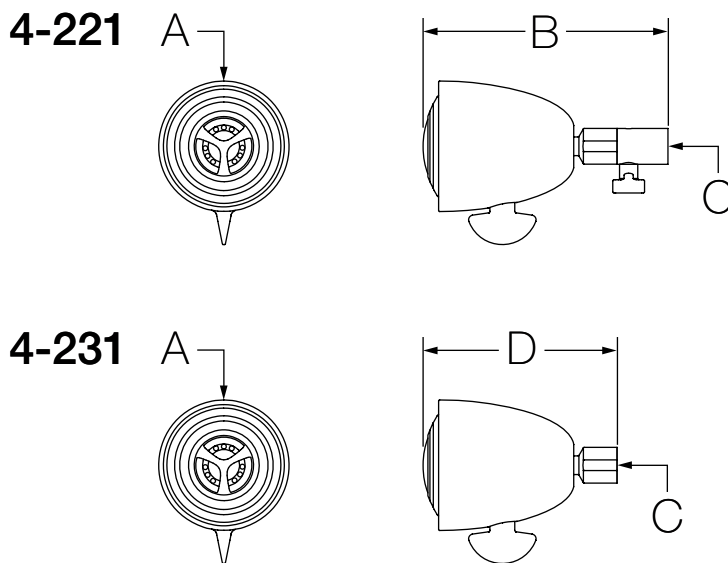

4-221, 4-231  
 2 Mode Showerhead Series  
 Specification Submittal

<b>Model Numbers</b>  <input type="checkbox"/> <b>4-221</b> <i>2 mode showerhead with external volume control</i>  <input type="checkbox"/> <b>4-231</b> <i>2 mode showerhead</i>	<b>Feature Highlights</b>  <ul style="list-style-type: none"> <li>• 2 mode showerhead</li> <li>• External volume control (4-221 only)</li> <li>• 3-5/16" diameter</li> <li>• Female ball joint adapter</li> <li>• 2.5 gpm (9.5 L/min) standard flow restrictor</li> </ul>
<b>Options/Modifications</b>  <input type="checkbox"/> <b>-1.5</b> <b>CG</b> <i>1.5 gpm (5.7 L/min) flow restrictor</i> <input type="checkbox"/> <b>-2.0</b> <i>2.0 gpm (7.6 L/min) flow restrictor</i> <input type="checkbox"/> <b>-M</b> <i>Male connection</i> <input type="checkbox"/> <b>-STN</b> <i>Satin Nickel finish</i>  <p><b>Note:</b> Append appropriate -suffix to model number.</p>	<b>Compliance</b>  - ASME A112.18.1/CSA B125.1 - WaterSense 1.5 gpm, 2.0 gpm (4-231 only)   <b>Warranty</b>  <b>Limited Lifetime</b> - to the original end purchaser in consumer/residential installations. <b>5 Years</b> - for industrial/commercial installations. Refer to <a href="http://www.symmons.com/warranty">www.symmons.com/warranty</a> for complete warranty information.

**Dimensions**

Measurements	
A	Ø 3-5/16", 84 mm
B	6-1/8", 156 mm
C	1/2-14 NPT
D	4-5/8", 117 mm

**Note:** Dimensions subject to change without notice.