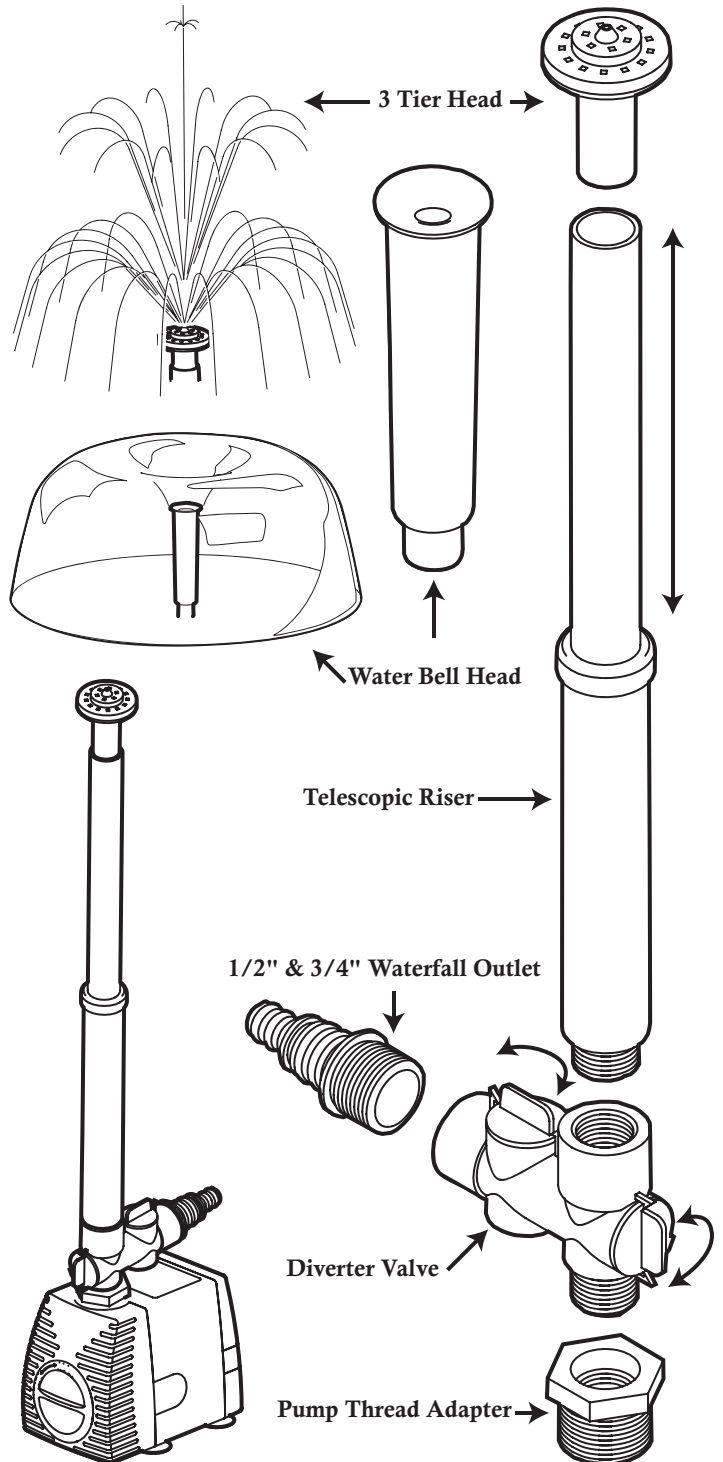

# Fountain Nozzle Kit

Kit fits these Algreen pumps: