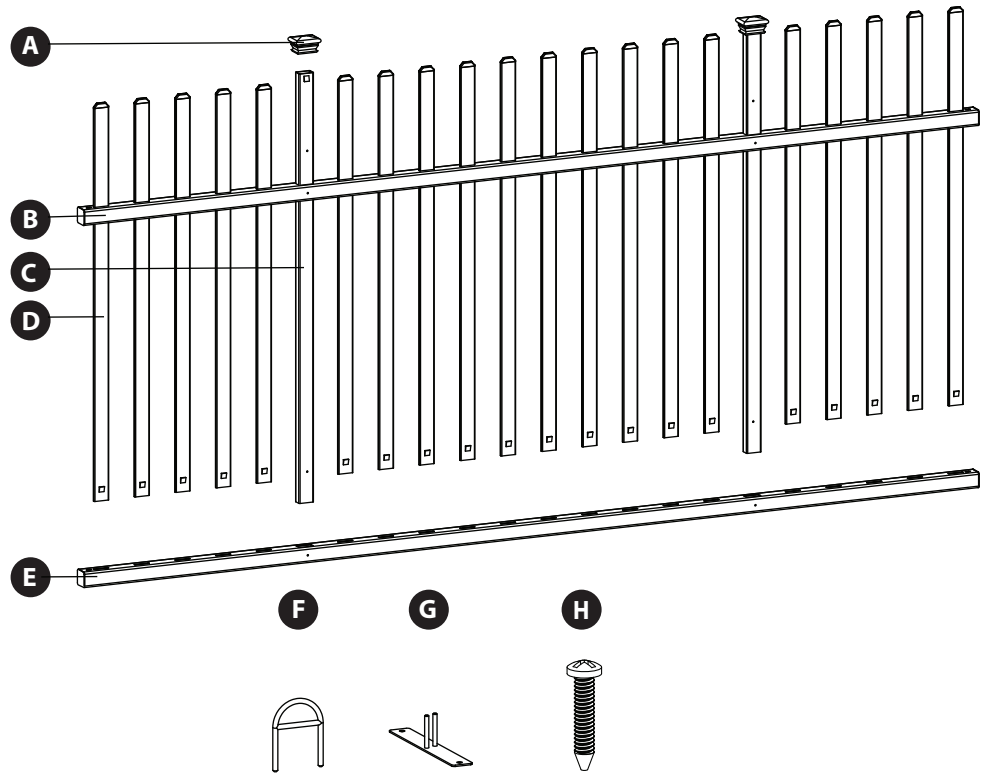

BOX CONTENTS

In the event of missing or defective parts please call our customer service department at 1-877-234-6196 (Mon-Fri 8:00 AM to 5:00 PM EST)

IMPORTANT: CHECK THE INSIDE OF THE LARGER PIECES IN YOUR BOX FOR OTHER MATERIALS PACKED INSIDE.

- A. Post Cap (2)
- B. Top Rail (1) - $1\frac{1}{2}$ " x $1\frac{1}{2}$ " x $91\frac{7}{8}$ "
- C. Post (2) - $\frac{7}{8}$ " x $1\frac{1}{2}$ " x $41\frac{1}{2}$ "
- D. Picket (20) - $\frac{1}{4}$ " x $1\frac{1}{2}$ " x $38\frac{3}{8}$ "
- E. Bottom Rail (1) - $1\frac{1}{2}$ " x $1\frac{1}{2}$ " x $91\frac{7}{8}$ "
- F. Metal Joiner (2)
- G. Metal Foot (2)
- H. $\frac{3}{4}$ " Self-Drilling Stainless Steel Screw (8)

Assembled Fence Panel