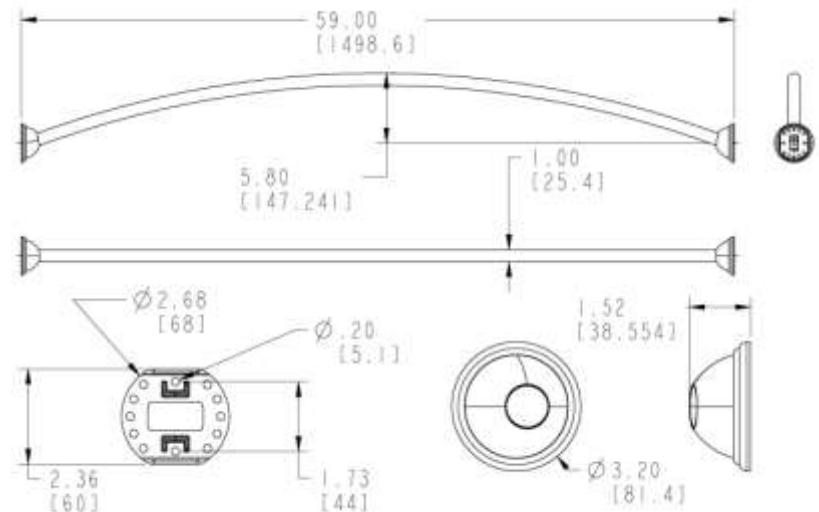

FLOW

- Showerhead is limited to 1.75 gpm (6.6 L/min)

CARTRIDGE

- 1222 cartridge design
- Nonmetallic/nonferrous and stainless steel materials
- Accommodates back to back installations

STANDARDS

- Third party certified to meet ASME A112.18.1/CSA B-125.1 and all applicable requirements referenced therein
- Compliant with California water efficiency regulations

Specifications

**Adler™
POSI-TEMP®
Single-Handle
Tub/Shower Valve**

- Models:** 82603 Series (tub/shower)
82604 Series (shower only)
82613SRN (tub/shower kit with valve cap)
L82839 Series (tub/shower)

Technical Specification

Decorative Curved Shower Rod

CSR2165

Stock Numbers:

- ❑ **CSR2165BN – 5' Decorative Curved Shower Rod**
Brushed Nickel Finish
1" Diameter Rod
Retail Packaging
- ❑ **CSR2165CH – 5' Decorative Curved Shower Rod**
Chrome Finish
1" Diameter Rod
Retail Packaging
- ❑ **CSR2165OWB – 5' Decorative Curved Shower Rod**
Old World Bronze Finish
1" Diameter Rod
Retail Packaging

Dimensions:

Materials:

Brushed Nickel and Chrome Curved Shower Rods are made of .028 (22 gauge) seamless type 304 stainless steel. **Old World Bronze Curved Shower Rods** are made of .028 (22 gauge) seamless type 430 stainless steel. **Brushed Nickel and Chrome Flanges** are stamped from .020 type 304 stainless steel. **Old World Bronze Flanges** are stamped from type 443 stainless steel.