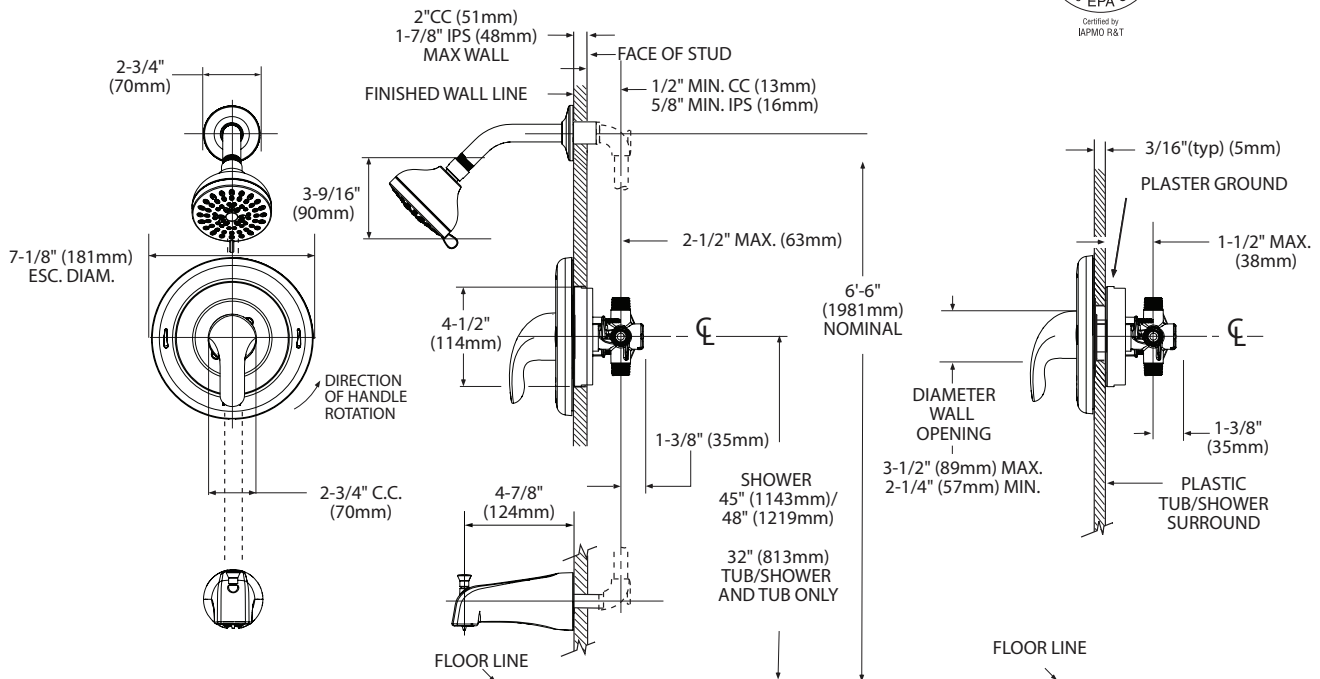

Buy it for looks. Buy it for life.®

DESCRIPTION

- Chrome plated metal construction
- Pressure balancing cycle valve design with an adjustable temperature limit stop
- 1/2" IPS/CC connections
- Includes valve, tub spout, showerhead, arm and flange
- Lever and optional knob handle included

FLOW

- Showerhead is limited to 1.75 gpm (6.6 L/min)

CARTRIDGE

- 1222 cartridge design
- Nonmetallic/nonferrous and stainless steel materials
- Accommodates back to back installations

STANDARDS

- Third party certified to meet ASME A112.18.1/CSA B-125.1 and all applicable requirements referenced therein
- Compliant with California water efficiency regulations

Specifications

**Adler™
POSI-TEMP®
Single-Handle
Tub/Shower Valve**

- Models:** 82603 Series (tub/shower)
82604 Series (shower only)
82613SRN (tub/shower kit with valve cap)
L82839 Series (tub/shower)

Technical Specification

Decorative Curved Shower Rod

CSR2165

Stock Numbers:

- ❑ **CSR2165BN – 5' Decorative Curved Shower Rod**
Brushed Nickel Finish
1" Diameter Rod
Retail Packaging
- ❑ **CSR2165CH – 5' Decorative Curved Shower Rod**
Chrome Finish
1" Diameter Rod
Retail Packaging
- ❑ **CSR2165OWB – 5' Decorative Curved Shower Rod**
Old World Bronze Finish
1" Diameter Rod
Retail Packaging