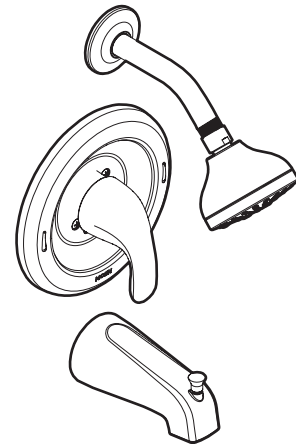

Buy it for looks. Buy it for life.®

DESCRIPTION

- Chrome plated metal construction
- Pressure balancing cycle valve design with an adjustable temperature limit stop
- 1/2" IPS/CC connections
- Includes valve, tub spout, showerhead, arm and flange
- Lever and optional knob handle included

OPERATION

- Lever style handle
- Handle operates counterclockwise through a 270° arc with off at 6 o'clock and maximum hot at the 9 o'clock position. Shut off in clockwise direction
- Adjustable temperature limit stop to control maximum hot water temperature
- Pressure balancing mechanism maintains selected discharge temperature to ± 2°

FLOW

- Showerhead is limited to 1.75 gpm (6.6 L/min)

CARTRIDGE

- 1222 cartridge design
- Nonmetallic/nonferrous and stainless steel materials
- Accommodates back to back installations

STANDARDS

- Third party certified to meet ASME A112.18.1/CSA B-125.1 and all applicable requirements referenced therein
- Compliant with California water efficiency regulations

Specifications

**Adler™
POSI-TEMP®
Single-Handle
Tub/Shower Valve**

- Models:** 82603 Series (tub/shower)
82604 Series (shower only)
82613SRN (tub/shower kit with valve cap)
L82839 Series (tub/shower)

Technical Specification