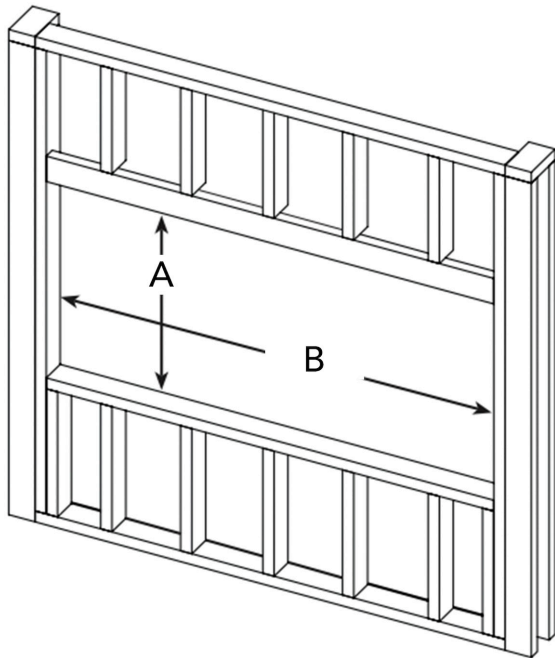

Cascade 74" Electric Fireplace

Specifications Sheet

Model	Length	Height	Depth	Viewing Area	BTU	Cord Length
DY-BTX74	1892 mm	514 mm	165 mm	1759 mm x 381 mm	5000	1829 mm
	74 ½ in.	20 ¼ in.	6 ½ in.	69 ¼ in. x 15 in.		72 in.

Clearances

Front View

Side View

Minimum Clearances to Combustibles	
Top	0"
Sides	0"
Back	0"
Bottom	0"
Front	36" / 0.9m

Framing

Framing Dimensions	
A	19 1/2 in.
	495 mm
B	70 3/4 in.
	1797 mm
Depth	6 in.
	153 mm