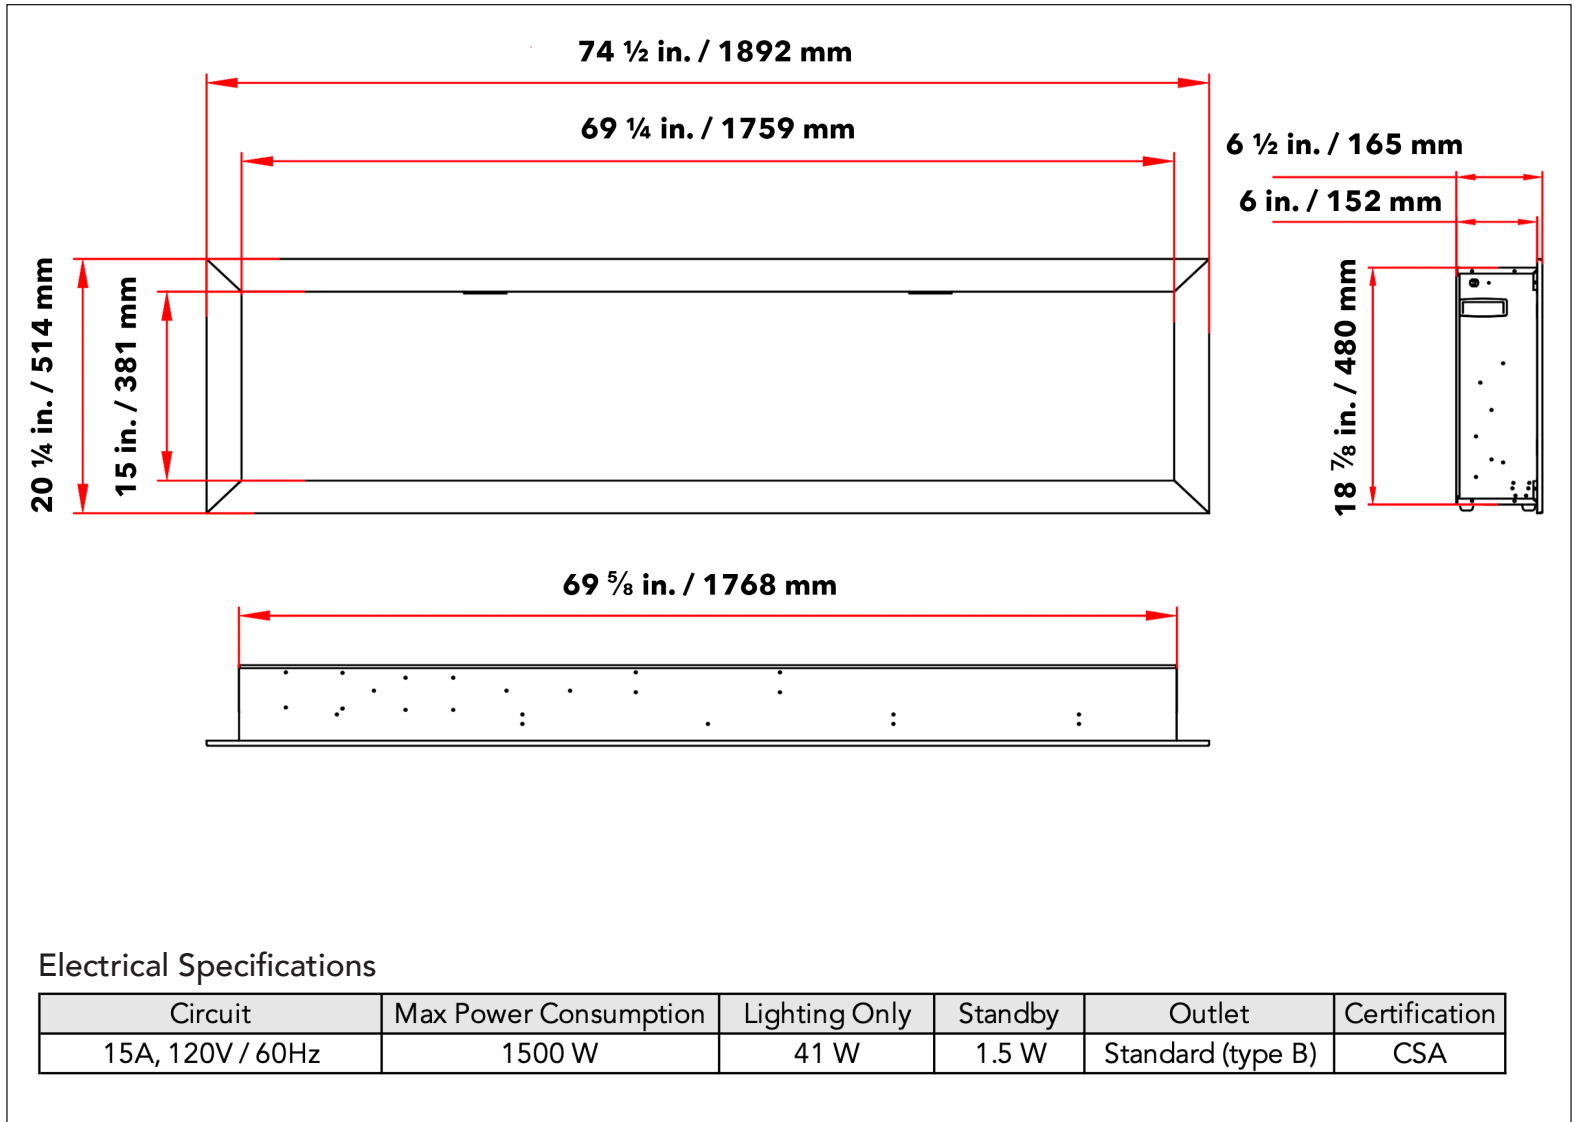

Cascade 74" Electric Fireplace

Specifications Sheet

Model	Length	Height	Depth	Viewing Area	BTU	Cord Length
DY-BTX74	1892 mm	514 mm	165 mm	1759 mm x 381 mm	5000	1829 mm
	74 ½ in.	20 ¼ in.	6 ½ in.	69 ¼ in. x 15 in.		72 in.

Electrical Specifications

Circuit	Max Power Consumption	Lighting Only	Standby	Outlet	Certification
15A, 120V / 60Hz	1500 W	41 W	1.5 W	Standard (type B)	CSA

Cascade 74" Electric Fireplace

Specifications Sheet

Clearances

Front View

Side View

Minimum Clearances to Combustibles	
Top	0"
Sides	0"
Back	0"
Bottom	0"
Front	36" / 0.9m

Framing

Framing Dimensions	
A	19 1/2 in.
	495 mm
B	70 3/4 in.
	1797 mm
Depth	6 in.
	153 mm