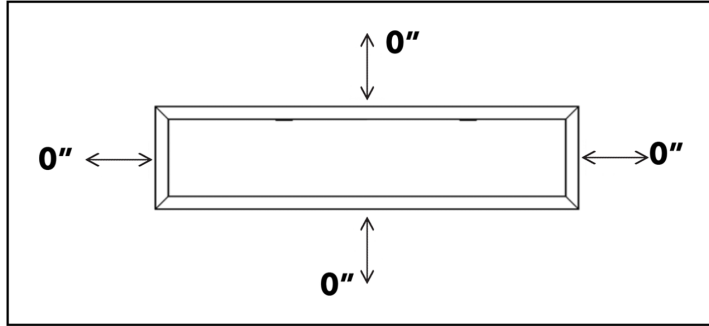

Cascade 74" Electric Fireplace

Specifications Sheet

Model	Length	Height	Depth	Viewing Area	BTU	Cord Length
DY-BTX74	1892 mm	514 mm	165 mm	1759 mm x 381 mm	5000	1829 mm
	74 ½ in.	20 ¼ in.	6 ½ in.	69 ¼ in. x 15 in.		72 in.

Electrical Specifications

Circuit	Max Power Consumption	Lighting Only	Standby	Outlet	Certification
15A, 120V / 60Hz	1500 W	41 W	1.5 W	Standard (type B)	CSA

Cascade 74" Electric Fireplace

Specifications Sheet

Clearances

Front View

Side View

Minimum Clearances to Combustibles	
Top	0"
Sides	0"
Back	0"
Bottom	0"
Front	36" / 0.9m

Framing

Framing Dimensions	
A	19 1/2 in.
	495 mm
B	70 3/4 in.
	1797 mm
Depth	6 in.
	153 mm