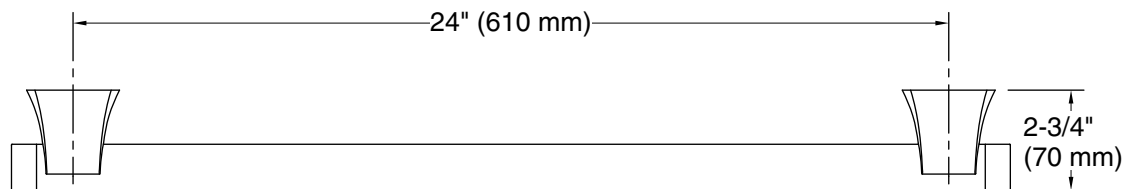

Features

- 24" (610 mm) bar.
- 1-1/4" (32 mm) bar diameter.
- Contemporary styling matches any decor.
- Provides 500 lbs of support.
- Coordinates with other products in the Rubicon collection.

Material

Technical Information

All product dimensions are nominal.

Material: Metal

Notes

Measure your actual product for roughing-in details.

WARNING: Risk of personal injury. The wall plates on the grab bar must be mounted to a brace between the wall studs. This will ensure that the weight of the user is adequately supported.