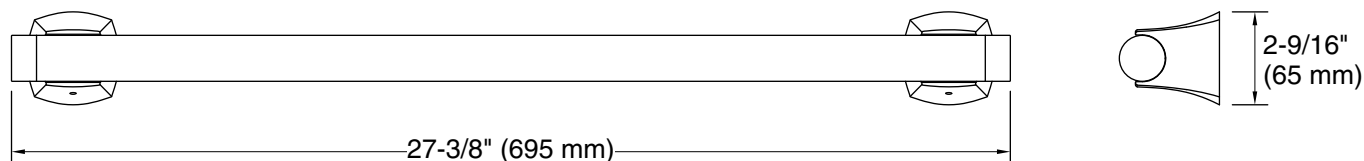

Features

- 24" (610 mm) bar.
- 1-1/4" (32 mm) bar diameter.
- Contemporary styling matches any decor.
- Provides 500 lbs of support.
- Coordinates with other products in the Rubicon collection.

Material

Technical Information

All product dimensions are nominal.

Material: Metal

Notes

Measure your actual product for roughing-in details.

WARNING: Risk of personal injury. The wall plates on the grab bar must be mounted to a brace between the wall studs. This will ensure that the weight of the user is adequately supported.