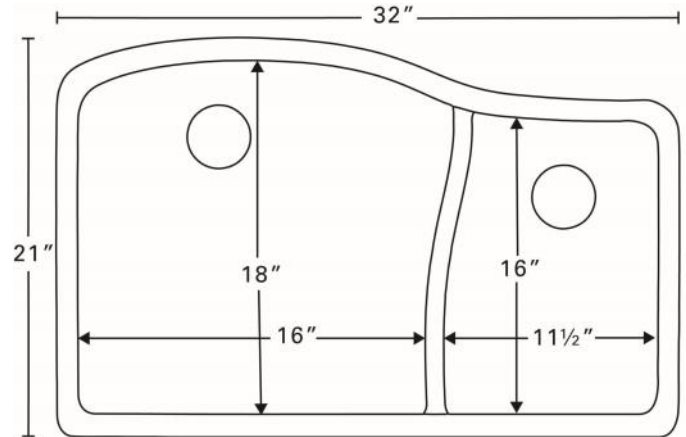

PROJECT INFORMATION

PROJECT: _____
CONTACT: _____
DATE: _____
NOTES: _____
_____
_____

APPROVAL:

OPTIONAL ACCESSORIES

MODELS	COLOR	STRAINER	FLANGE
• QU-630-WH	White	QBSWH	QDFWH
• QU-630-BI	Bisque	QBSBI	QDFBI
• QU-630-BL	Black	QBSBL	QDFBL
• QU-630-BR	Brown	QBSBR	QDFBR
• QU-630-CN	Concrete	QBSCN	QDFCN
• QU-630-GR	Grey	QBGR	QDFGR

We reserve the right to update product specifications without notice. Please visit karran.com for the most current specification sheets. All dimensions are accurate to 1/4". REV 5-2022