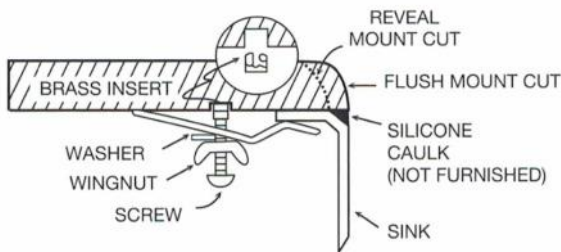

INSTALLATION PROFILE

Sinks are listed with IAPMO and meet the requirements of the Uniform Plumbing Code, International Plumbing Code and the National Plumbing Code of Canada.