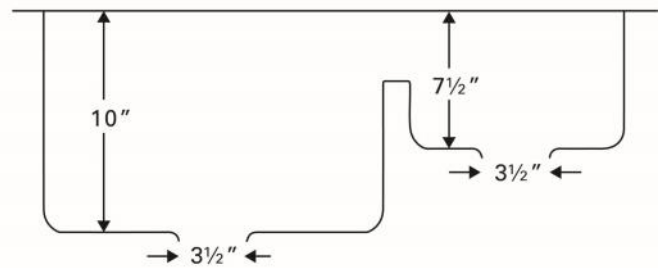

PROJECT INFORMATION

PROJECT: _____
CONTACT: _____
DATE: _____
NOTES: _____
_____
_____

APPROVAL:

OPTIONAL ACCESSORIES

MODELS	COLOR	STRAINER	FLANGE
• QU-630-WH	White	QBSWH	QDFWH
• QU-630-BI	Bisque	QBSBI	QDFBI
• QU-630-BL	Black	QBSBL	QDFBL
• QU-630-BR	Brown	QBSBR	QDFBR
• QU-630-CN	Concrete	QBSCN	QDFCN
• QU-630-GR	Grey	QBGR	QDFGR

We reserve the right to update product specifications without notice. Please visit karran.com for the most current specification sheets. All dimensions are accurate to 1/4". REV 5-2022