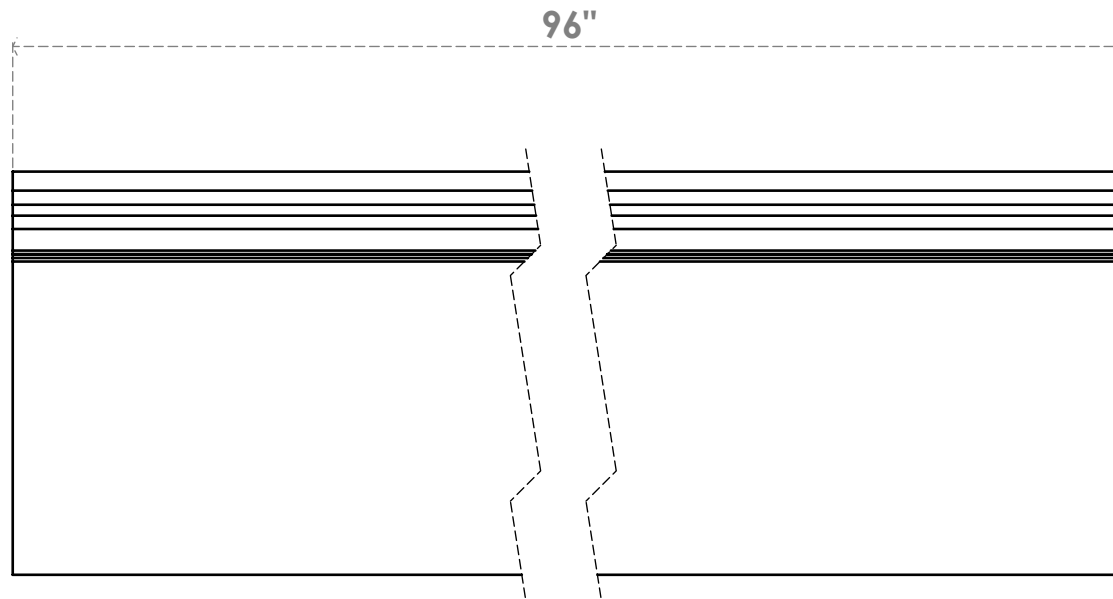

ITEM NUMBER: WM163EX96SWPV

WM163E - 5 1/4"H X 11/16"P X 96"L SPEED BASE MOULDING, PVC

FRONT PROFILE

SIDE PROFILE

EKENA MILLWORK
2300 WEST MAIN ST.
CLARKSVILLE, TX 75426
TOLL FREE: 866-607-0453
WWW.EKENAMILLWORK.COM