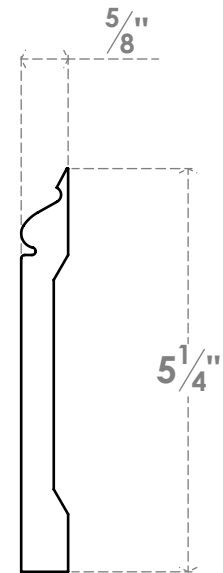

ITEM NUMBER: WM163EX96SWPV

WM163E - 5 1/4"H X 11/16"P X 96"L SPEED BASE MOULDING, PVC

FRONT PROFILE

SIDE PROFILE

EKENA MILLWORK
2300 WEST MAIN ST.
CLARKSVILLE, TX 75426
TOLL FREE: 866-607-0453
WWW.EKENAMILLWORK.COM

NOTES

1. INSTALLATION TO BE COMPLETED IN ACCORDANCE WITH MANUFACTURER'S SPECIFICATIONS.
2. DRAWING MAY NOT BE TO SCALE
3. THIS DRAWING IS INTENDED FOR DESIGN AND PLANNING PURPOSES ONLY.
4. ALL INFORMATION CONTAINED HEREIN WAS CURRENT AT THE TIME OF DEVELOPMENT BUT MUST BE REVIEWED AND APPROVED BY THE PRODUCT MANUFACTURER TO BE CONSIDERED ACCURATE.