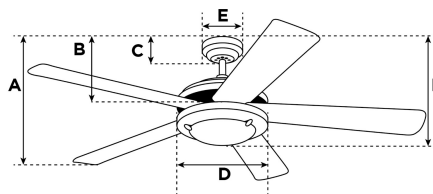

Item Number 7214100

Harmony Ceiling Fan

48" Brushed Nickel Finish Weathered Maple Blades
Includes Light Kit with Opal Frosted Glass

Specifications

Size	48"
Blades.....	Plywood Blades (Weathered Maple)
Blade Pitch.....	13°
Approved Location	Indoor
Suggested Room Size.....	Large Room (up to 15x15)
Down Rod.....	3/4" x 6"
Installation.....	Down Rod Only
Max. Ceiling Angle.....	20°
Lead Wire	78"
Light Bulb Usage.....	Includes (2) Candelabra (E12) Base, 40 Watt Torpedo Lamps
Control	Remote Control Adaptable
Motor Finish.....	Brushed Nickel
Motor Material	Silicon Steel Motor 153mm x 20mm
Reverse Airflow.....	Yes
Capacitor	Triple
Switch Housing Cap.....	Not Included

A. Top of Canopy to Bottom of Blades	10.6"
B. Top of Canopy to Bottom of Switch House	12.8"
C. Top of Canopy to Bottom of Canopy	2"
D. Width of Motor Housing.....	7.5"
E. Width of Canopy.....	6"
F. Top of Canopy to Bottom of Glass	17.1"