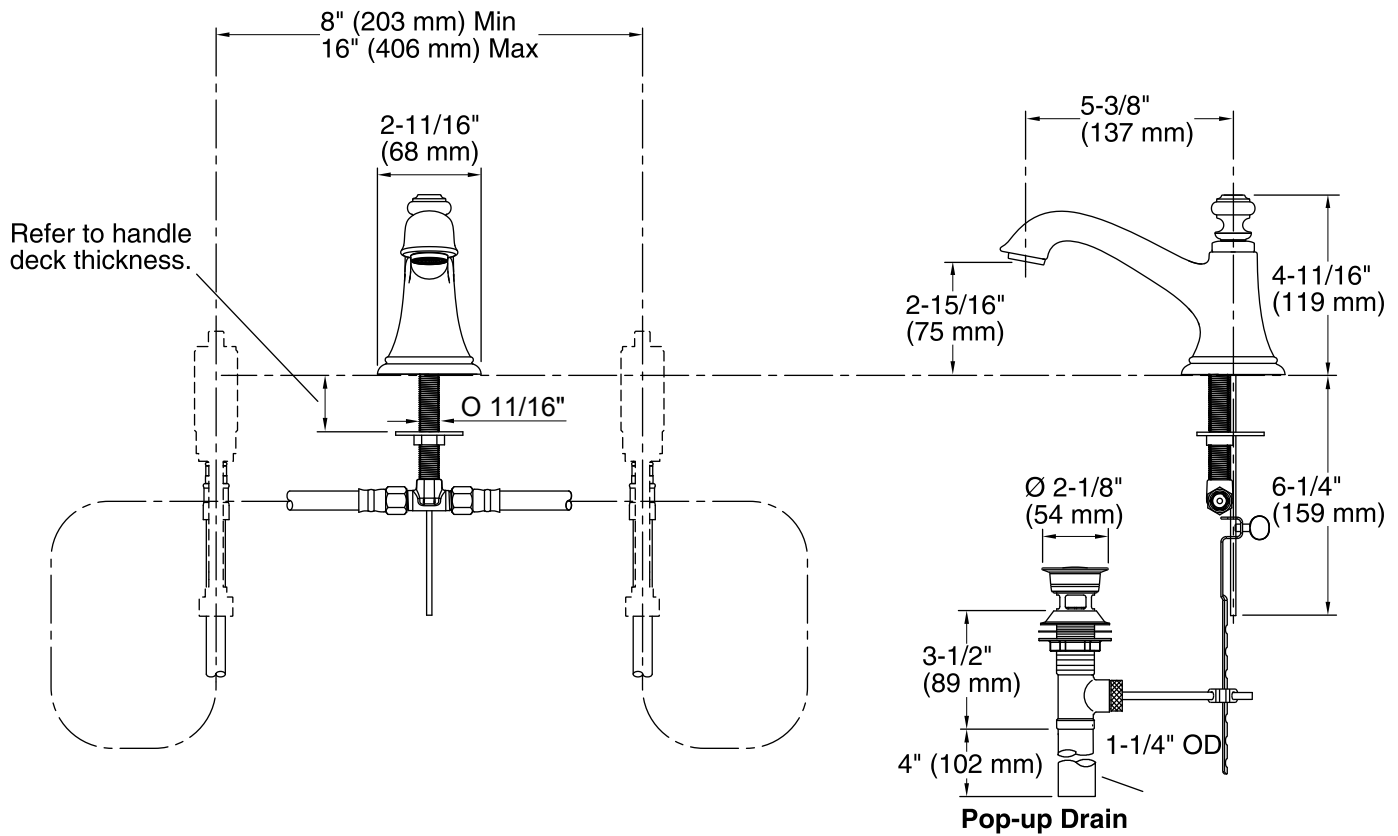

Features

- Metal construction.
- Metal pop-up drain with tailpiece.
- 5-3/8" (137 mm) spout reach.
- 1.5 gal/min (5.7 l/min) maximum flow rate [max at 60 psi (4.14 bar)].

Required Accessories

- K-98068-3M Widespread Bathroom Sink Faucet Handles
- or
- K-98068-4 Widespread Bathroom Sink Faucet Handles
- or
- K-98068-9M Widespread Bathroom Sink Faucet Handles

Technical Information

All product dimensions are nominal.

Spout reach: 5-3/8" (137 mm)

Drain included: YES

Faucet:

Flow rate: 1.5 gal/min (5.7 l/min)

Pressure: 60 psi (4.1 bar)

Notes