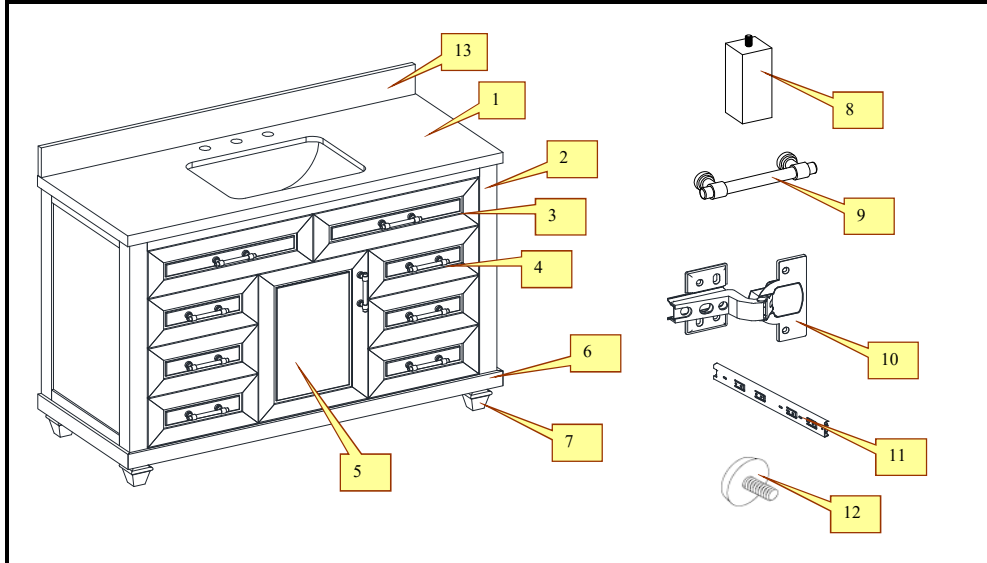

1	PART / QTY	Top / 1ea	COUNTRY OF ORIGIN	Vietnam
	GRADE/GAUGE		RAW MATERIAL	Engineering White Stone
	COLOR/ FINISH	White	DIMENSIONS/SIZE	1218mmW x 508mmD x 36mmH
2	PART / QTY	Side panel / 2ea	COUNTRY OF ORIGIN	Vietnam
	GRADE/GAUGE		RAW MATERIAL	Pine solid wood+PB/MDF with brich veneer
	COLOR/ FINISH	Gray	DIMENSIONS/SIZE	755mmWx 496mmD x 57mmH
3	PART / QTY	Tip out daver / 2ea	COUNTRY OF ORIGIN	Vietnam
	GRADE/GAUGE		RAW MATERIAL	Pine solid wood+MDF with brich veneer
	COLOR/ FINISH	Gray	DIMENSIONS/SIZE	535mmW x 155mmD x 160mmH
4	PART / QTY	Drawer / 6ea	COUNTRY OF ORIGIN	Vietnam
	GRADE/GAUGE		RAW MATERIAL	Pine solid wood+MDF with brich veneer
	COLOR/ FINISH	Gray	DIMENSIONS/SIZE	357mmW x 355mmD x 165mmH
5	PART / QTY	Door / 1ea	COUNTRY OF ORIGIN	Vietnam
	GRADE/GAUGE		RAW MATERIAL	PB/MDF with brich veneer
	COLOR/ FINISH	Gray	DIMENSIONS/SIZE	501mmW x 354mmD x 18mmH
6	PART / QTY	Bottom panel / 1ea	COUNTRY OF ORIGIN	Vietnam
	GRADE/GAUGE		RAW MATERIAL	PB/MDF with brich veneer
	COLOR/ FINISH	Gray	DIMENSIONS/SIZE	1153mmW x 508mmD x 50mmH
7	PART / QTY	Vanity feet / 4ea	COUNTRY OF ORIGIN	Vietnam
	GRADE/GAUGE		RAW MATERIAL	Pine solid wood
	COLOR/ FINISH	Gray	DIMENSIONS/SIZE	70mmW x 70mmD x 85mmH
8	PART / QTY	Support leg / 1ea	COUNTRY OF ORIGIN	Vietnam
	GRADE/GAUGE		RAW MATERIAL	Hardwood
	COLOR/ FINISH	Gray	DIMENSIONS/SIZE	45mmW x 45mmD x 101mmH
9	PART / QTY	Handle / 9ea	COUNTRY OF ORIGIN	Vietnam
	GRADE/GAUGE		RAW MATERIAL	Metal
	COLOR/ FINISH		DIMENSIONS/SIZE	
10	PART / QTY	Slow close europe hinge / 6ea	COUNTRY OF ORIGIN	Vietnam
	GRADE/GAUGE		RAW MATERIAL	Metal
	COLOR/ FINISH		DIMENSIONS/SIZE	
11	PART / QTY	Drawer Slide / 12ea	COUNTRY OF ORIGIN	Vietnam
	GRADE/GAUGE		RAW MATERIAL	
	COLOR/ FINISH		DIMENSIONS/SIZE	
12	PART / QTY	Leveling foot / 5ea	COUNTRY OF ORIGIN	Vietnam
	GRADE/GAUGE		RAW MATERIAL	
	COLOR/ FINISH		DIMENSIONS/SIZE	
13	PART / QTY	Backsplash / 1ea	COUNTRY OF ORIGIN	Vietnam
	GRADE/GAUGE		RAW MATERIAL	Engineering White Stone
	COLOR/ FINISH	White	DIMENSIONS/SIZE	1214mmW x 100mmD x 18mmH