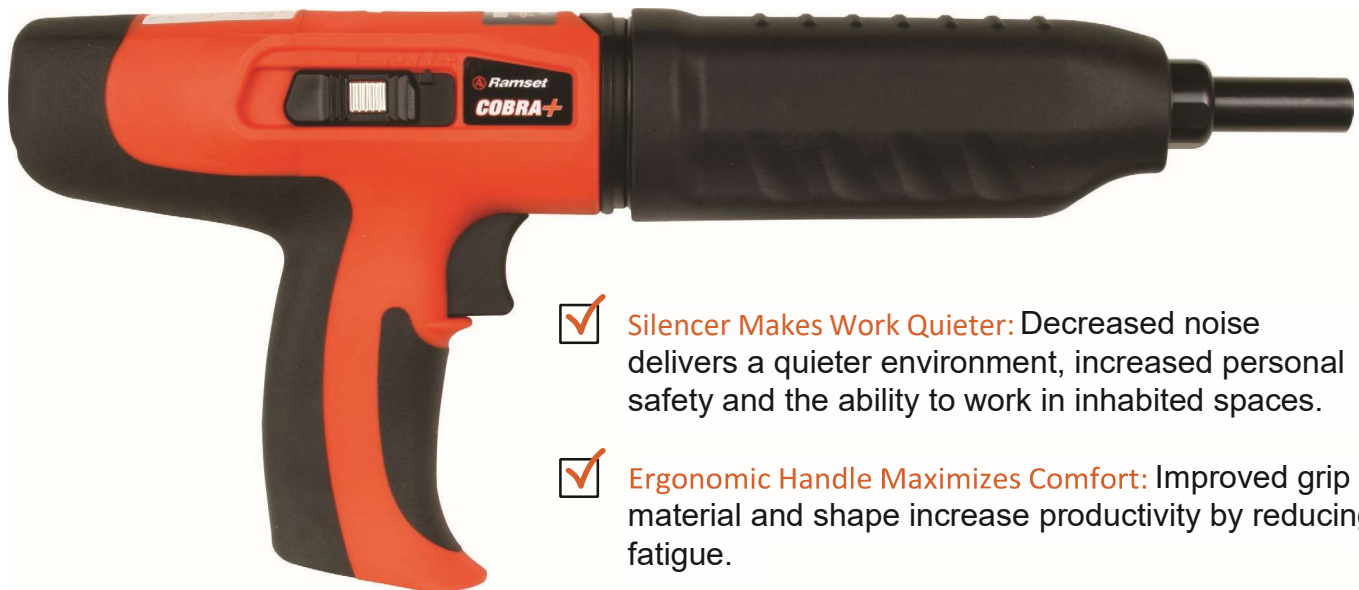

ULTIMATE POWER MEETS UNMATCHED COMFORT

THE NEW COBRA+ SEMI-AUTOMATIC POWDER ACTUATED TOOL

- ✓ **Silencer Makes Work Quieter:** Decreased noise delivers a quieter environment, increased personal safety and the ability to work in inhabited spaces.
- ✓ **Ergonomic Handle Maximizes Comfort:** Improved grip material and shape increase productivity by reducing fatigue.
- ✓ **Modified Power Adjust Increases Efficiency:**
The slide adjust feature enables users to quickly change power without having to switch out loads.