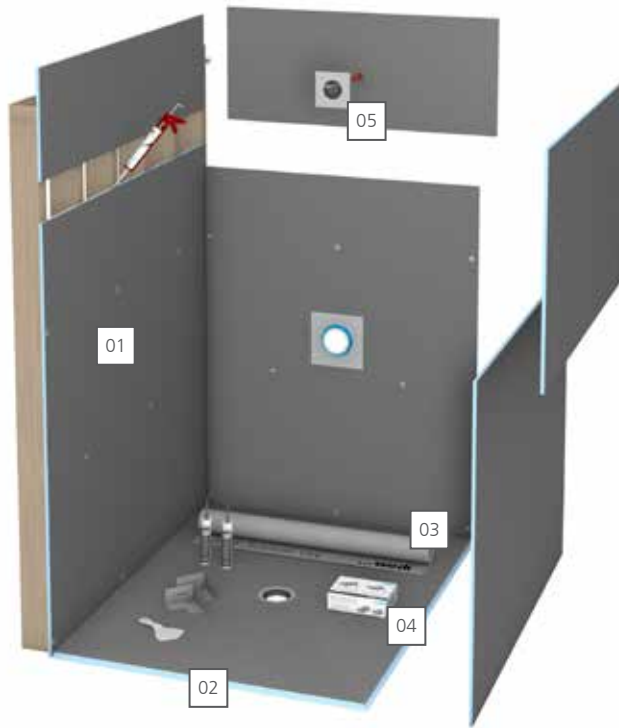

## Full Shower System in a Box

All products needed to build a wedi walk-in point drain shower are included and provide a single manufacturer warranty. Safe transportation in one box, easy estimating of product quantities needed. To address all challenges for tile professionals, wedi engineered Fundo Ligno, a sloped shower base  $\frac{3}{4}$ " thin at its perimeter and available in various sizes. Fundo Ligno can be field modified. The installation within a  $\frac{3}{4}$ " plywood structure requires no cutting into joists. Load-bearing plywood is simply re-installed between floor joists and over wedi's recess kit bracket system. This guarantees a full support and protection of the tiled surface. The wedi typical strong cement based, reinforced surface is pre-sloped, directly tileable with large or small format tile. The Fundo Ligno interlocks with wedi Building Panel used as waterproof backer board on walls as well as on the surrounding floor. Optionally, wedi's Subliner Dry Sheet Waterproofing membrane can be used. Both options offer a complete and professional system installation.

#### \*Found in each kit:

- Fundo Ligno Shower Base (1)
- wedi 36 in. OR 48 in. x 60 in. x 1/2 in. Building Panels (5-6)
- wedi Fundo Kit Drain Standard (1)
- wedi Joint Sealant (8 10.5 oz tubes)
- wedi Sealant 620 (2 10.5 oz tubes)
- wedi Fastener Kit (1 screws/washers 100ct)
- wedi Corner Putty Knife (1)
- wedi Mixing Valve Flexi Collar (1)
- wedi Flexi Collar (1)
- wedi Subliner Dry Mat (1)
- wedi Subliner Dry Sealing Tape Outside Corner (2)