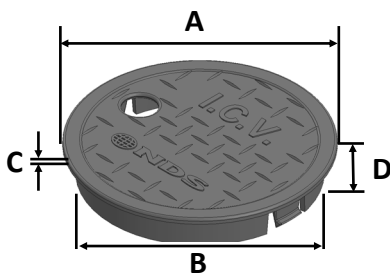

107CH

Series: Standard Series
 Material: Polypropylene
 Lid Color: Green
 Lid Marking: ICV
 (Irrigation Control Valve)
 Lid Weight: 0.19 lbs
 Load rating:
 Pedestrian & lawn care equipment
 Snap-in feature

Fits 106B box

MADE IN THE USA

Lid Dimensions	
A. Top diameter	6 1/16"
B. Bottom diameter	5 9/16"
C. Rim thickness	1/8"
D. Overall height	15/16"