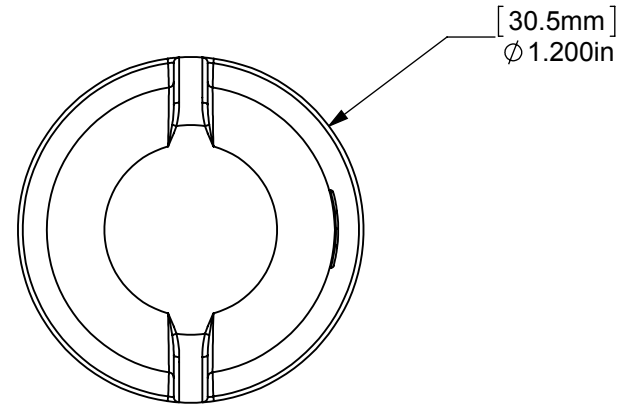

ITEM NO.	PART NUMBER	DESCRIPTION	QTY.
1	PIPE-CAP-38	3/8" CAP	1
2	PIPE-CUP-18	1/8" CUPLING	1
3	BUS-38X18	3/8" BUSHING	1

APPROVED FOR PRODUCTION
 BY: RICHARD PAUL
 DATE: 6/14/2017

UNLESS OTHERWISE STATED	
.X	±.3mm
.XX	±.15mm
.XXX	±.008mm

COPYRIGHT © Allied Brass 2017

DRAWN	6/10/2017	I.M
CHECKED	6/10/2017	P.D
APPROVED	6/10/2017	R.A

MATERIAL:	BRASS
DESCRIPTION:	Pipeline Collection 1 Inch Cabinet Knob

FINISH	TBD
QUANTITY	TBD
DRAWING No.	P-850-1-CK
REV	0
SCALE	1.5:1
SHEET: 01	A4