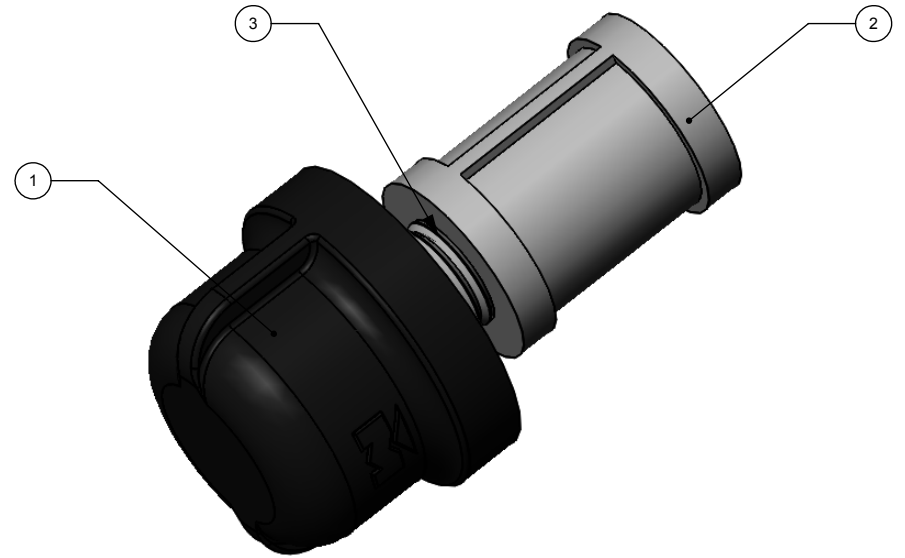

ITEM NO.	PART NUMBER	DESCRIPTION	QTY.
1	PIPE-CAP-38	3/8" CAP	1
2	PIPE-CUP-18	1/8" CUPLING	1
3	BUS-38X18	3/8" BUSHING	1

APPROVED FOR PRODUCTION
 BY: RICHARD PAUL
 DATE: 6/14/2017

UNLESS OTHERWISE STATED	
.X	±.3mm
.XX	±.15mm
.XXX	±.008mm

COPYRIGHT © Allied Brass 2017

DRAWN	6/10/2017	I.M
CHECKED	6/10/2017	P.D
APPROVED	6/10/2017	R.A

MATERIAL:	BRASS
DESCRIPTION:	Pipeline Collection 1 Inch Cabinet Knob

FINISH	TBD
QUANTITY	TBD
DRAWING No.	P-850-1-CK
REV	0
SCALE	1.5:1
SHEET: 01	A4