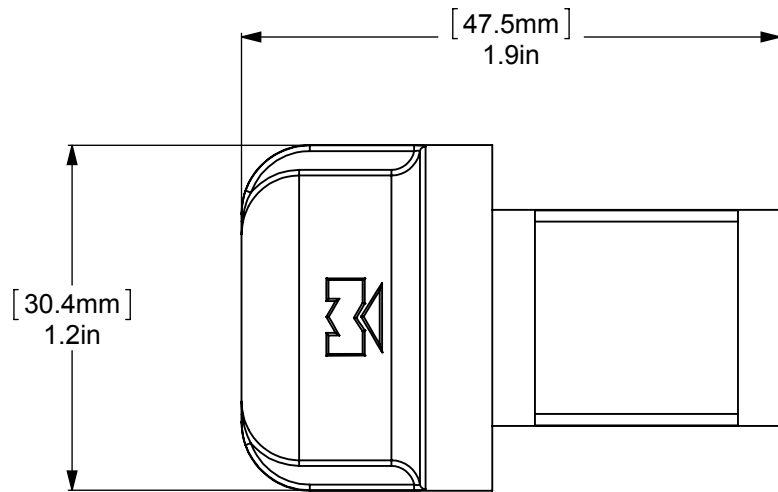

ITEM NO.	PART NUMBER	DESCRIPTION	QTY.
1	PIPE-CAP-38	3/8" CAP	1
2	PIPE-CUP-18	1/8" CUPLING	1
3	BUS-38X18	3/8" BUSHING	1

APPROVED FOR PRODUCTION
 BY: RICHARD PAUL
 DATE: 6/14/2017

UNLESS OTHERWISE STATED	
.X	±.3mm
.XX	±.15mm
.XXX	±.008mm

COPYRIGHT © Allied Brass 2017

DRAWN	6/10/2017	I.M
CHECKED	6/10/2017	P.D
APPROVED	6/10/2017	R.A

MATERIAL:	BRASS
DESCRIPTION:	Pipeline Collection 1 Inch Cabinet Knob

FINISH	TBD
QUANTITY	TBD
DRAWING No.	P-850-1-CK
REV	0
SCALE	1.5:1
SHEET: 01	A4