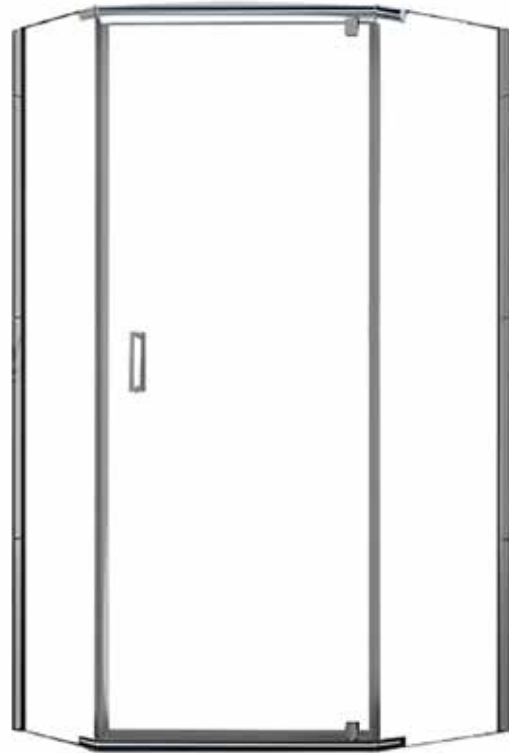

FRAMELESS NEO-ANGLE SHOWER DOOR

Model #: CVNA0474-CL-BN

FITS CENTERLINE 16-1/2" x 24" x 16-1/2" & 74"H

Clear Glass

Brushed Nickel Finish

1/4" tempered safety glass

An anodized aluminum frame

Stylish 8" back-to-back handle

Easy installation - no cutting necessary

Full length magnetic strike for ultimate water seal

Reversible left or right hand swing

Convenient 71-5/8" walk through height

Sizing to coordinate with most

36" Neo-Angle bases

H2OFF® Clean Glass Technology is applied
to the inside surface of the glass

Backed by a 10-Year Warranty