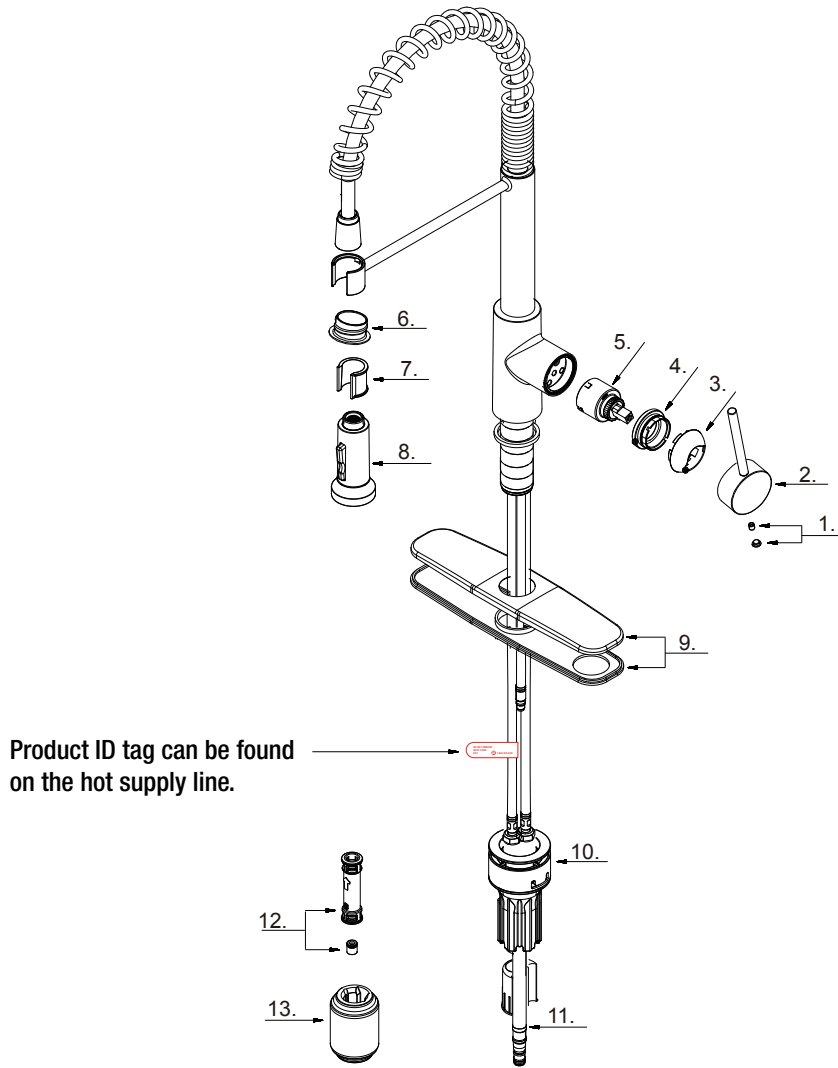

**Lemist Single-Handle Coil Springneck Pull-Down Sprayer Kitchen Faucet**

MODEL	OMSID	FINISH
FP4AF263CP	310617853	Chrome
FP4AF263ND	310617867	Stainless Steel
FP4AF263BL	310617857	Matte Balck

Many replacement parts can be purchased online or at your local store. Please use the table below to identify the part SKU number needed, go to [HOMEDEPOT.COM](http://HOMEDEPOT.COM), and check for online and store availability. If you can't find the part you are looking for, please call 1-855-HD-GLACIER.

Part	Description	Part No.	Internet SKU	Store SKU
1	Handle Cap Assembly	A66D558		
2	Metal Handle	A662359-Z*		
3	Trim Ring	A103062*		
4	Adjusting Ring	A104072		
5	Ceramic Disc Cartridge	A507348N		
6	Sleeve	A032172GD		
7	Clip	A012318GD		

Part	Description	Part No.	Internet SKU	Store SKU
8	Pull-Down Spray Head	A568017N*		
9	Cover Plate & Putty Plate	A667003*		
10	FastMount™	A527115		
11	Spray Hose	A515210N*		
12	Hose Adaptor Assembly	A663123N		
13	Weight	A527114		