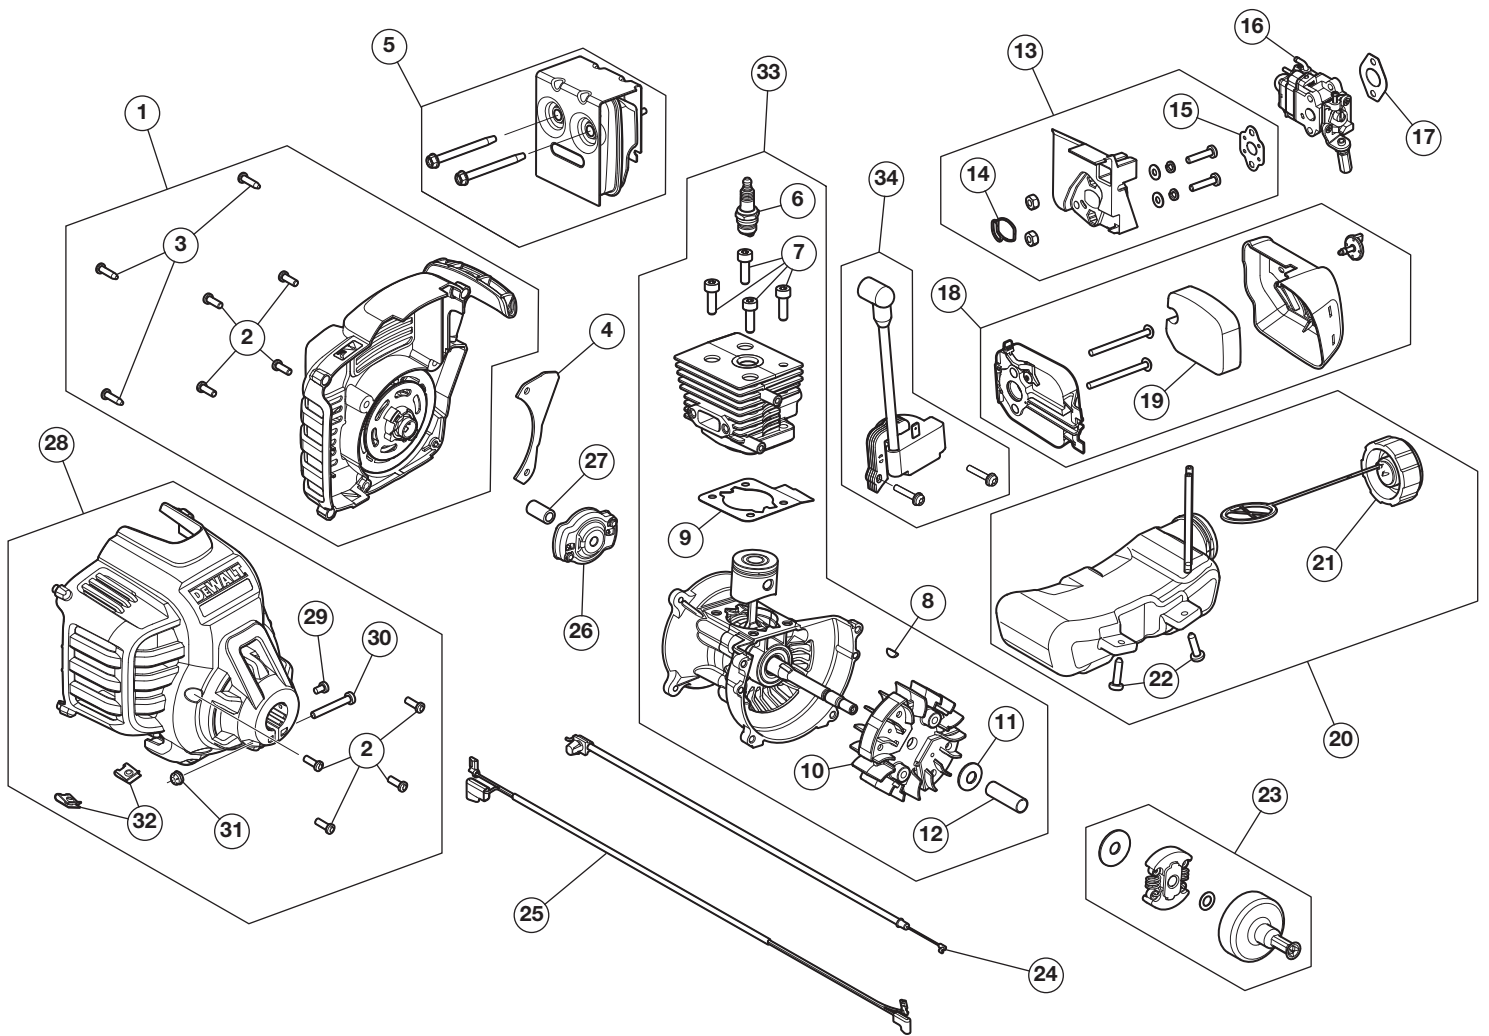

## 2-CYCLE POLE SAW

PPN 41BD27PC539

Item	Part No.	Description	Item	Part No.	Description
1	753-10928	Rear Engine Cover (includes 2 & 3)	18	753-10925	Air Cleaner Assembly (includes 19)
2	791-182195	Starter Screw	19	753-06954	Air Cleaner Filter
3	710-04194	Cover Screw	20	753-10926	Fuel Tank Assembly (includes 21 & 22)
4	731-21835	Starter Assembly Guard	21	753-06857	Fuel Tank Cap
5	753-08745	Muffler Assembly	22	9206A	Fuel Tank Screw
6	794-00097	Spark Plug	23	753-05860	Clutch Assembly
7	710-04715	Cylinder Bolt	24	746-06691	Throttle Cable
8	914-04016	Flywheel Key	25	725-06181	Lead Wires
9	753-06827	Cylinder Gasket	26	753-06091	Pawl Assembly
10	753-06246	Flywheel Assembly	27	753-06104	Adapter
11	753-06247	Washer	28	753-10927	Clutch Cover Assem. (includes 2, 29 - 32)
12	753-06248	Spacer	29	791-182519	Anti-rotation Screw
13	753-06189	Insulator Assembly (includes 14 & 15)	30	9689A	Clamp Screw
14	753-06184	Insulator O-Ring	31	712-0161	Clamp Nut
15	791-181709	Gasket	32	791-182366	U-shaped Nut
16	751-20529	Carburetor	33	753-11004	Short Block Assembly (includes 6 - 12)
17	753-06253	Carburetor Gasket	34	841-035432S	Module Assembly