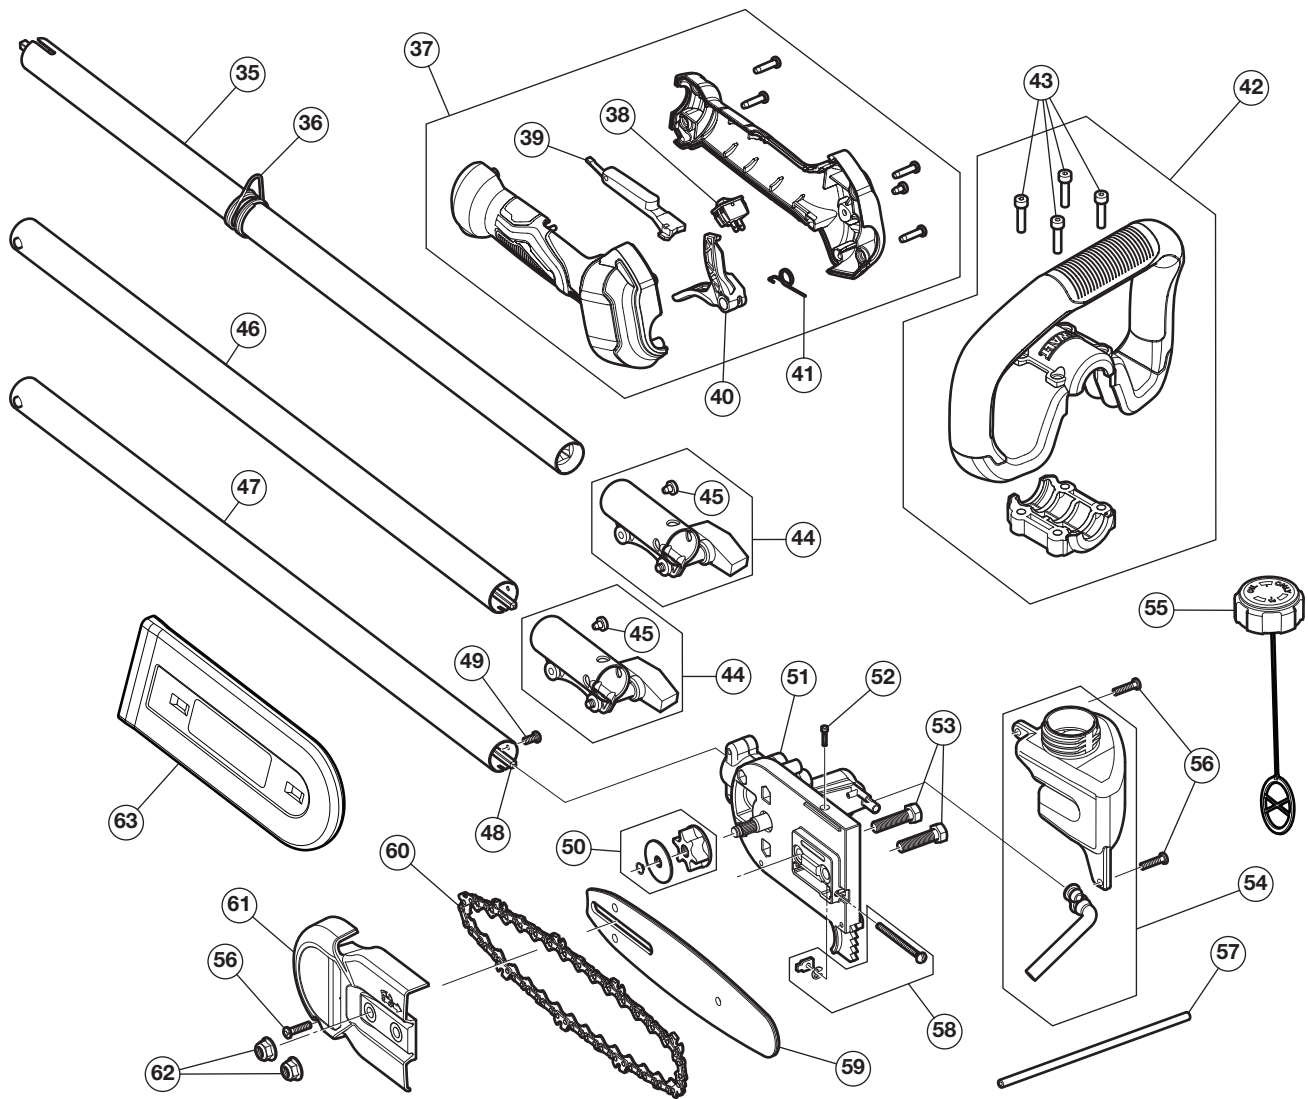

REPLACEMENT PARTS - MODEL DXGP210

2-CYCLE POLE SAW

PPN 41BD27PC539

Item	Part No.	Description	Item	Part No.	Description
35	841-036143S	Upper Drive Shaft Housing Assembly	51	753-05599	Gearbox Assembly (includes 50 & 52)
36	791-610327	Harness Clip	52	710-04696	Gearbox Screw
37	753-10929	Throttle Housing Assem. (includes 38 - 41)	53	710-0528	Gearbox Bolts
38	791-182405	Throttle Switch Assembly	54	753-05586	Oil Tank Assembly
39	731-21872	Throttle Trigger Lock-Out	55	753-05587	Oil Cap Assembly
40	731-21871	Throttle Trigger	56	791-181345	Screw
41	753-05007	Throttle Trigger Spring	57	753-05588	Oil Line
42	BD-N680354	Handle Assembly (includes 43)	58	753-05597	Chain Tension Hardware Assembly
43	BD-90614038	Handle Bolt	59	795-00442	Chainsaw Guide Bar
44	753-10964	Split Boom Coupler Assem. (includes 45)	60	713-05156	Chain
45	791-182057	Split Boom Coupler Screw	61	753-05765	Chain Guard
46	841-090750S	Extension Boom	62	712-04063	Gearbox Nuts
47	841-090508S	Lower Drive Shaft Housing (includes 48)	63	731-25531-2	Scabbard
48	753-11123	Flexible Drive Shaft			
49	710-0599	Lower Drive Shaft Screw	Items Not Shown		
50	753-05595	Sprocket Assembly	*	731-08926	Hanger
			*	791-682075B	Shoulder Harness