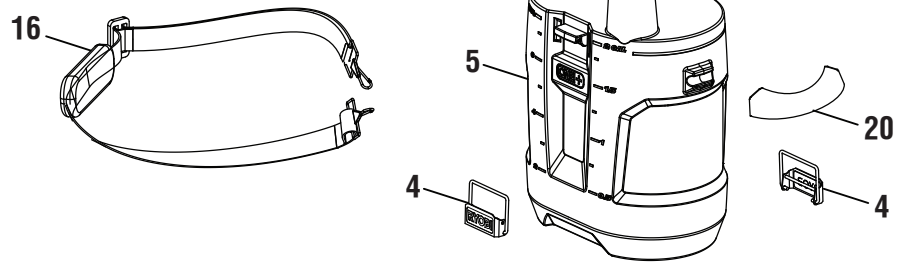

# REPAIR SHEET

BRAND <b>RYOBI</b>		DESCRIPTION <b>18 Volt Chemical Sprayer</b>
MODEL NO. <b>P2803</b>	MFG. NO. <b>107270002</b> <b>107270107</b>	

P2803

PARTS LIST

KEY NO.	PART NO.	DESCRIPTION	QTY.
1	311819001	Handle Housing Assembly (Inc. Key Nos. 21-22)	1
2	313384001	Tube (Long)	1
3	531414001	Hose Clip	4
4	636345002	Latch	2
5	311818002	Water Tank Assembly (Inc. Key No. 20)	1
6	311822001	Wiring Harness and Switch Assembly	1
7	563916001	Rubber Seal	1
8	311821001-CN	Housing Deck Assembly (Inc. Key No. 19)	1
	205791005-VN	Housing Deck Assembly (Inc. Key No. 19)	1
9	660208106	Screw (M4x14 mm)	15
10	307942003	Pump Diaphragm Assembly	1
11	563631001	Tube (Short)	2
12	564773001	O-Ring	1
13	528539001	Connector	1

KEY NO.	PART NO.	DESCRIPTION	QTY.
14	563630001	Switch Cover	1
15	563910001	Rubber Seal	1
16	903411001	Shoulder Strap	1
17	313596001	Tank Cap Assembly	1
18	307479001	Trigger Handle Assembly	1
19	941588211-CN	Data Label	1
	941097397-VN	Data Label	1
20	940851324	Data Label	1
21	940851052	Notice Label (English)	1
22	940851058	Notice Label (French/Spanish)	1
	<b>Not Shown:</b>		
	120715001	O-Ring Kit	
	995000275	Operator's Manual	