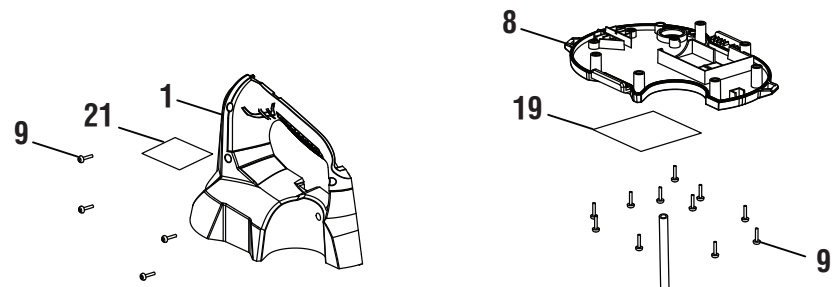

# REPAIR SHEET

BRAND <b>RYOBI</b>		DESCRIPTION <b>18 Volt Chemical Sprayer</b>
MODEL NO. <b>P2803</b>	MFG. NO. <b>107270002</b> <b>107270107</b>	

P2803

PARTS LIST

KEY NO.	PART NO.	DESCRIPTION	QTY.
1	311819001	Handle Housing Assembly (Inc. Key Nos. 21-22)	1
2	313384001	Tube (Long)	1
3	531414001	Hose Clip	4
4	636345002	Latch	2
5	311818002	Water Tank Assembly (Inc. Key No. 20)	1
6	311822001	Wiring Harness and Switch Assembly	1
7	563916001	Rubber Seal	1
8	311821001-CN	Housing Deck Assembly (Inc. Key No. 19)	1
	205791005-VN	Housing Deck Assembly (Inc. Key No. 19)	1
9	660208106	Screw (M4x14 mm)	15
10	307942003	Pump Diaphragm Assembly	1
11	563631001	Tube (Short)	2
12	564773001	O-Ring	1
13	528539001	Connector	1

KEY NO.	PART NO.	DESCRIPTION	QTY.
14	563630001	Switch Cover	1
15	563910001	Rubber Seal	1
16	903411001	Shoulder Strap	1
17	313596001	Tank Cap Assembly	1
18	307479001	Trigger Handle Assembly	1
19	941588211-CN	Data Label	1
	941097397-VN	Data Label	1
20	940851324	Data Label	1
21	940851052	Notice Label (English)	1
22	940851058	Notice Label (French/Spanish)	1
	<b>Not Shown:</b>		
	120715001	O-Ring Kit	
	995000275	Operator's Manual	