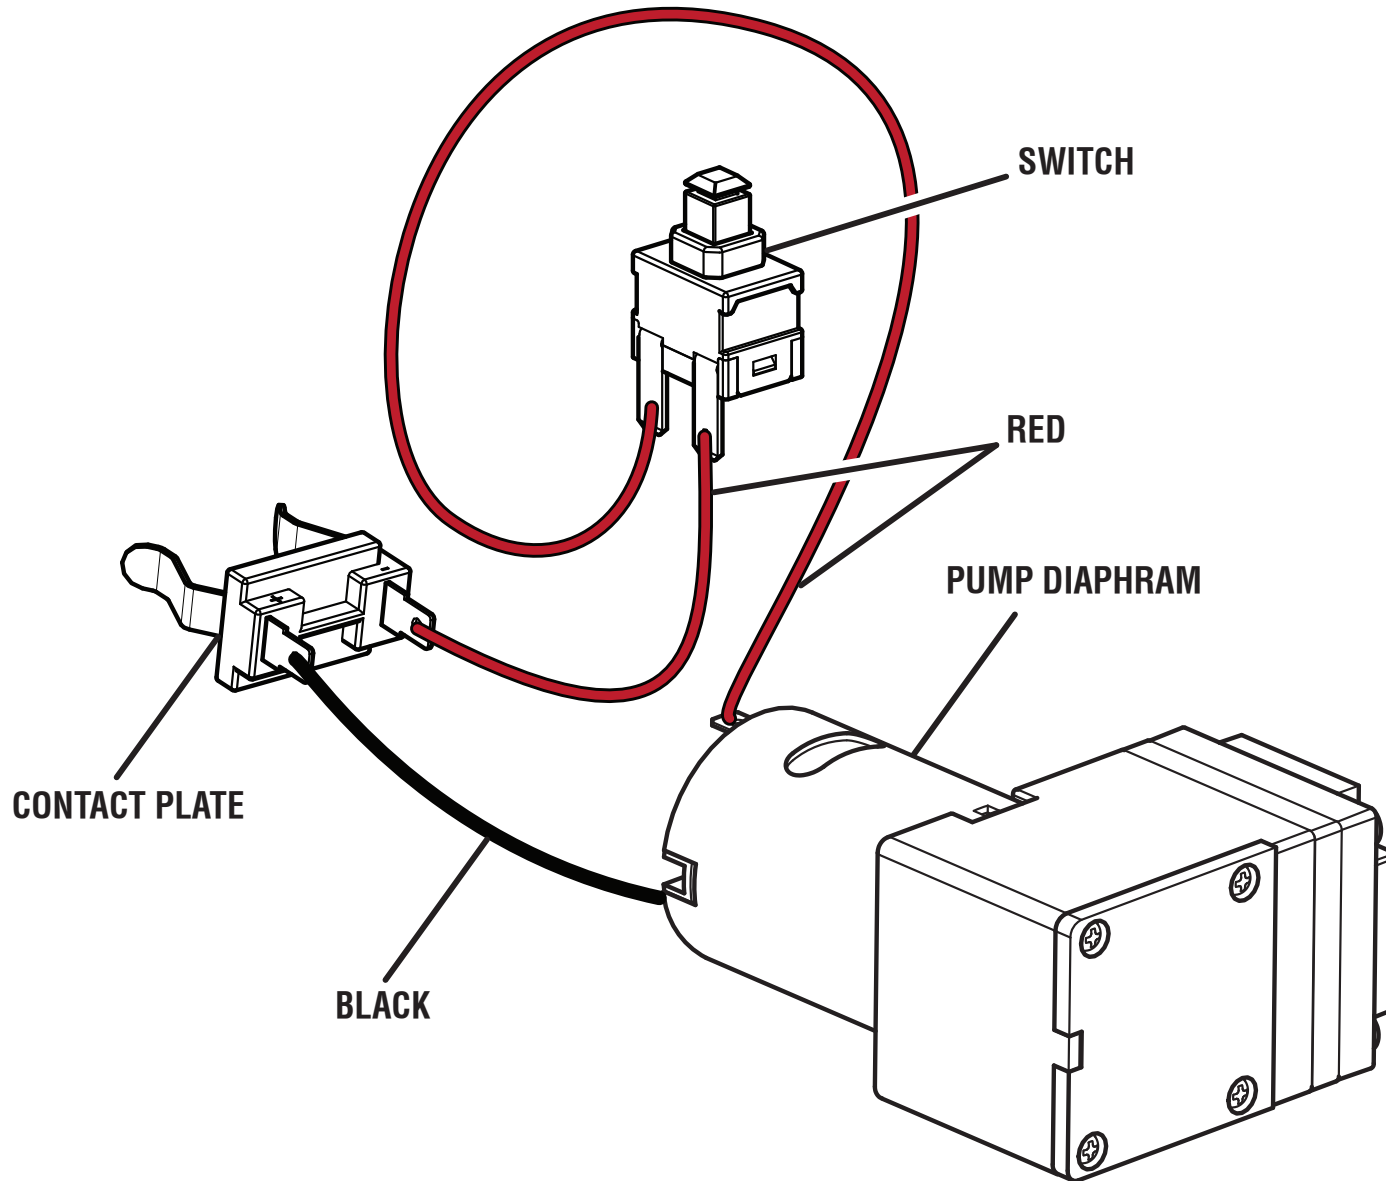

# REPAIR SHEET

BRAND <b>RYOBI</b>		DESCRIPTION <b>18 Volt Chemical Sprayer</b>
MODEL NO. <b>P2803</b>	MFG. NO. <b>107270002</b> <b>107270107</b>	

P2803

PARTS LIST

KEY NO.	PART NO.	DESCRIPTION	QTY.
1	311819001	Handle Housing Assembly (Inc. Key Nos. 21-22)	1
2	313384001	Tube (Long)	1
3	531414001	Hose Clip	4
4	636345002	Latch	2
5	311818002	Water Tank Assembly (Inc. Key No. 20)	1
6	311822001	Wiring Harness and Switch Assembly	1
7	563916001	Rubber Seal	1
8	311821001-CN	Housing Deck Assembly (Inc. Key No. 19)	1
	205791005-VN	Housing Deck Assembly (Inc. Key No. 19)	1
9	660208106	Screw (M4x14 mm)	15
10	307942003	Pump Diaphragm Assembly	1
11	563631001	Tube (Short)	2
12	564773001	O-Ring	1
13	528539001	Connector	1

KEY NO.	PART NO.	DESCRIPTION	QTY.
14	563630001	Switch Cover	1
15	563910001	Rubber Seal	1
16	903411001	Shoulder Strap	1
17	313596001	Tank Cap Assembly	1
18	307479001	Trigger Handle Assembly	1
19	941588211-CN	Data Label	1
	941097397-VN	Data Label	1
20	940851324	Data Label	1
21	940851052	Notice Label (English)	1
22	940851058	Notice Label (French/Spanish)	1
	<b>Not Shown:</b>		
	120715001	O-Ring Kit	
	995000275	Operator's Manual	