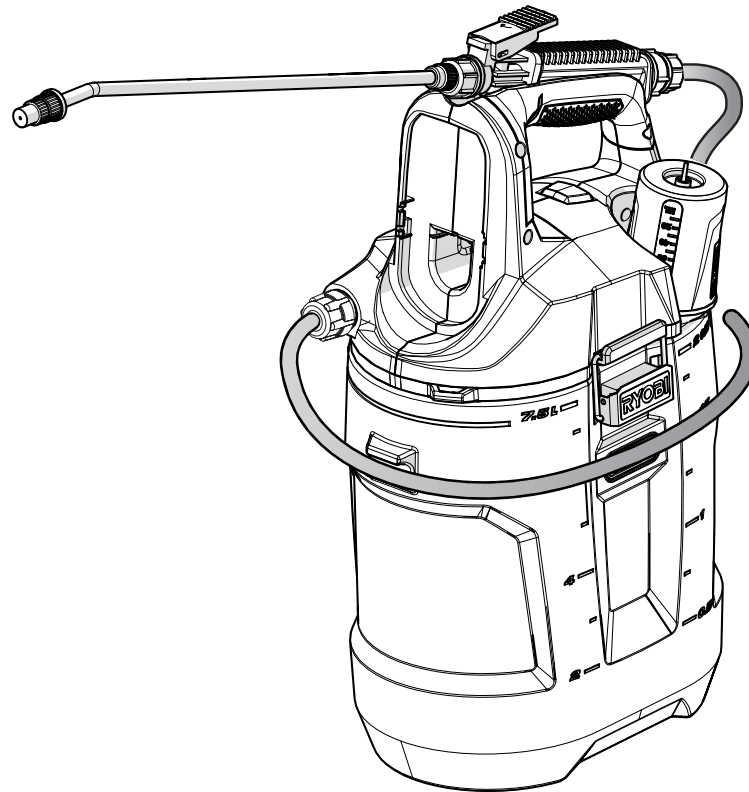

# REPAIR SHEET

BRAND <b>RYOBI</b>		DESCRIPTION <b>18 Volt Chemical Sprayer</b>
MODEL NO. <b>P2803</b>	MFG. NO. <b>107270002</b> <b>107270107</b>	

P2803

PARTS LIST

KEY NO.	PART NO.	DESCRIPTION	QTY.
1	311819001	Handle Housing Assembly (Inc. Key Nos. 21-22)	1
2	313384001	Tube (Long)	1
3	531414001	Hose Clip	4
4	636345002	Latch	2
5	311818002	Water Tank Assembly (Inc. Key No. 20)	1
6	311822001	Wiring Harness and Switch Assembly	1
7	563916001	Rubber Seal	1
8	311821001-CN	Housing Deck Assembly (Inc. Key No. 19)	1
	205791005-VN	Housing Deck Assembly (Inc. Key No. 19)	1
9	660208106	Screw (M4x14 mm)	15
10	307942003	Pump Diaphragm Assembly	1
11	563631001	Tube (Short)	2
12	564773001	O-Ring	1
13	528539001	Connector	1

KEY NO.	PART NO.	DESCRIPTION	QTY.
14	563630001	Switch Cover	1
15	563910001	Rubber Seal	1
16	903411001	Shoulder Strap	1
17	313596001	Tank Cap Assembly	1
18	307479001	Trigger Handle Assembly	1
19	941588211-CN	Data Label	1
	941097397-VN	Data Label	1
20	940851324	Data Label	1
21	940851052	Notice Label (English)	1
22	940851058	Notice Label (French/Spanish)	1
	<b>Not Shown:</b>		
	120715001	O-Ring Kit	
	995000275	Operator's Manual	