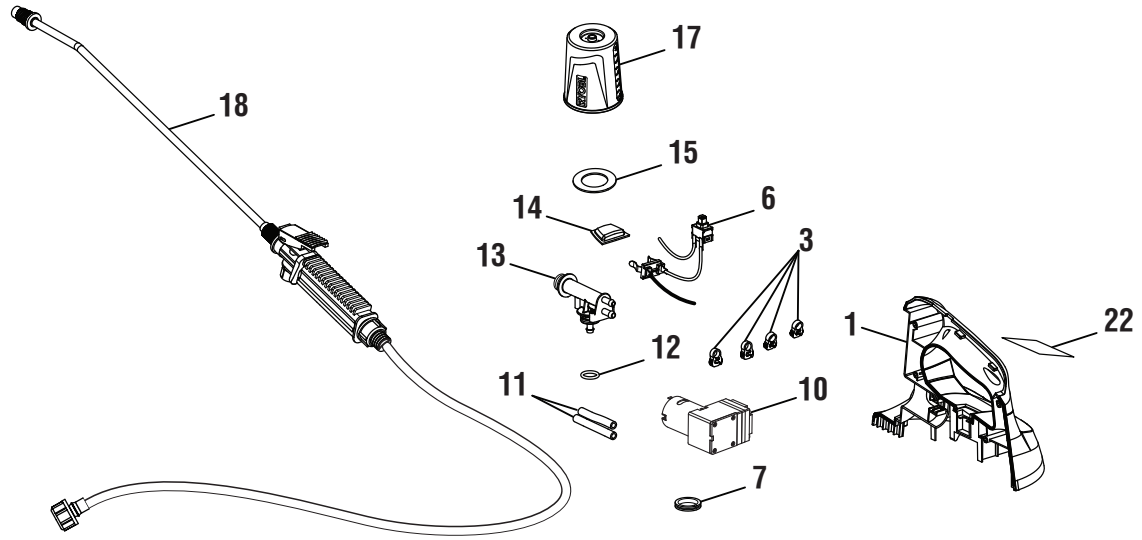

# REPAIR SHEET

BRAND <b>RYOBI</b>		DESCRIPTION <b>18 Volt Chemical Sprayer</b>
MODEL NO. <b>P2803</b>	MFG. NO. <b>107270002</b> <b>107270107</b>	

P2803

PARTS LIST

KEY NO.	PART NO.	DESCRIPTION	QTY.
1	311819001	Handle Housing Assembly (Inc. Key Nos. 21-22)	1
2	313384001	Tube (Long)	1
3	531414001	Hose Clip	4
4	636345002	Latch	2
5	311818002	Water Tank Assembly (Inc. Key No. 20)	1
6	311822001	Wiring Harness and Switch Assembly	1
7	563916001	Rubber Seal	1
8	311821001-CN	Housing Deck Assembly (Inc. Key No. 19)	1
	205791005-VN	Housing Deck Assembly (Inc. Key No. 19)	1
9	660208106	Screw (M4x14 mm)	15
10	307942003	Pump Diaphragm Assembly	1
11	563631001	Tube (Short)	2
12	564773001	O-Ring	1
13	528539001	Connector	1

KEY NO.	PART NO.	DESCRIPTION	QTY.
14	563630001	Switch Cover	1
15	563910001	Rubber Seal	1
16	903411001	Shoulder Strap	1
17	313596001	Tank Cap Assembly	1
18	307479001	Trigger Handle Assembly	1
19	941588211-CN	Data Label	1
	941097397-VN	Data Label	1
20	940851324	Data Label	1
21	940851052	Notice Label (English)	1
22	940851058	Notice Label (French/Spanish)	1
	<b>Not Shown:</b>		
	120715001	O-Ring Kit	
	995000275	Operator's Manual	