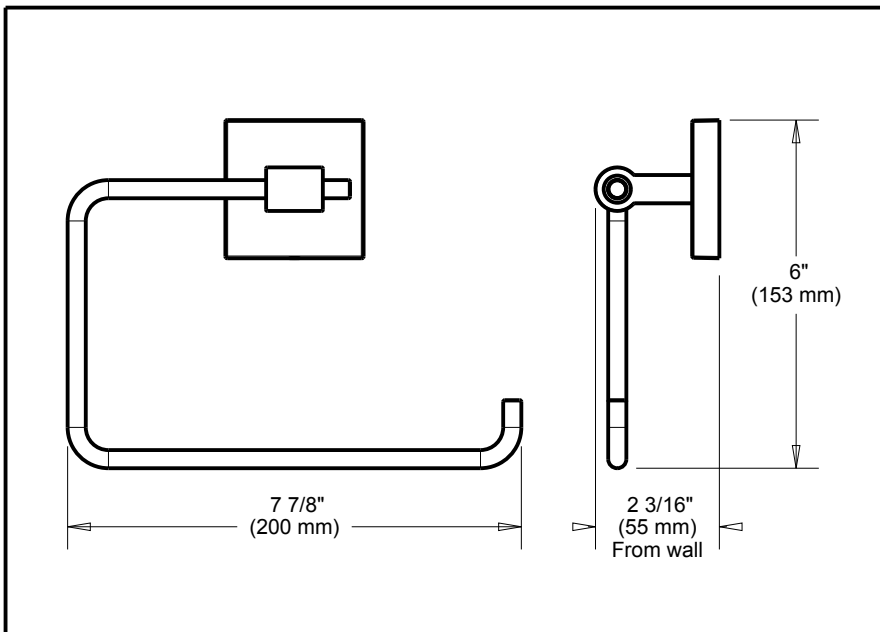

ACCESSORIES

- Maxted™ Bath Collection
- Towel Ring

Submitted Model No.: _____

Specific Features: _____

STANDARD SPECIFICATIONS:

- Wood blocking is preferable behind all wall surfaces. If wood blocking is not available, the following fasteners are suggested: Tile/Masonry-Plastic or lead Anchors Plaster/drywall-Toggle bolts.
- Mounting hardware and mounting template included with product.