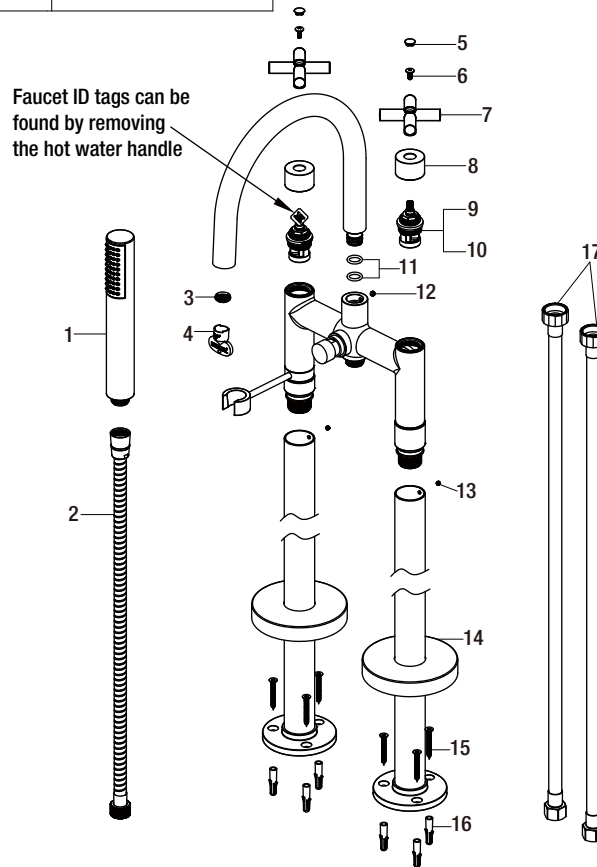

Two-Pipe Freestanding Tub Filler/Handshower Faucet in Brushed Nickel

MODEL	SKU #	FINISH
HD67824X-5004	304353789	Brushed Nickel

Many replacement parts can be purchased online or at your local store. Please use the table below to identify the part SKU number needed, go to HOMEDEPOT.COM, and check for online and store availability. If you can't find the part you are looking for, please call 1-855-HD-GLACIER.

Part	Description	Part #	Internet SKU #	Store SKU #
1	Showerhead	RP3834604		
2	Shower hose	RP7060804		
3	Aerator	RP30253		
4	Plastic wrench	RP30254		
5	Index	RP1005704		
6	Screw	RP50049		
7	Handle	RP1355004		
8	Handle seat	RP1716804		
9	Carteidge H	RP20100		

Part	Description	Part #	Internet SKU #	Store SKU #
10	Cartridge C	RP20101		
11	O-ring	RP60107		
12	Set screw	RP50002		
13	Set screw	RP50147		
14	Escutcheon	RP8062204		
15	Screw	RP5020304		
16	Anchor	RP50204		
17	Hose	RP70607		