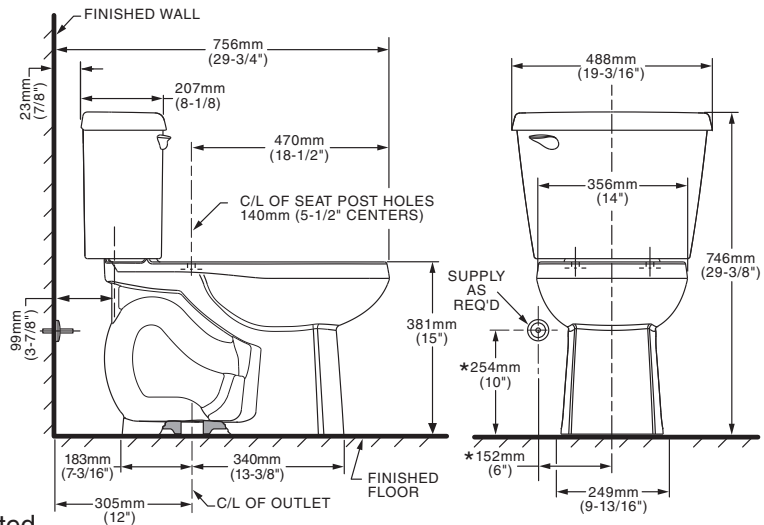

**COLONY® ELONGATED 12" ROUGH TOILET**

- ❑ **221CA.004**
  - Vitreous china
  - Low consumption (6.0 Lpf/1.6 gpf)
  - PowerWash® rim scrubs bowl with each flush
  - Includes color match bowl caps
  - 2" flush valve
  - 2" trapway
  - 12" (305mm) rough-in
  - Generous 9" x 8" water surface area
  - Color matched trip lever is supplied
  - 2 year warranty

- ❑ **221CA.005** Same as above except with trip lever on right side
- ❑ **3251C.101** Elongated Bowl
- ❑ **4192A.004** Tank

**Nominal Dimensions:**

756 x 488 x 746mm  
 (29-3/4" x 19-3/16" x 29-3/8")

Fixture only, seat and supply sold separately

- ASME A112.19.2-2008/CSA B45.1-08 for Vitreous China Fixtures

**NOTES:**  
 THIS TOILET IS DESIGNED TO ROUGH-IN AT A MINIMUM DIMENSION OF 305MM (12") FROM FINISHED WALL TO C/L OF OUTLET. SUPPLY NOT INCLUDED WITH FIXTURE AND MUST BE ORDERED SEPARATELY. \* DIMENSION SHOWN FOR LOCATION OF SUPPLY IS SUGGESTED.

**To Be Specified:**

- ❑ Color:  White  Bone  Linen
- ❑ Seat: American Standard #5324.019 "Rise and Shine" solid plastic closed front elongated seat with cover
- ❑ Supply with stop: