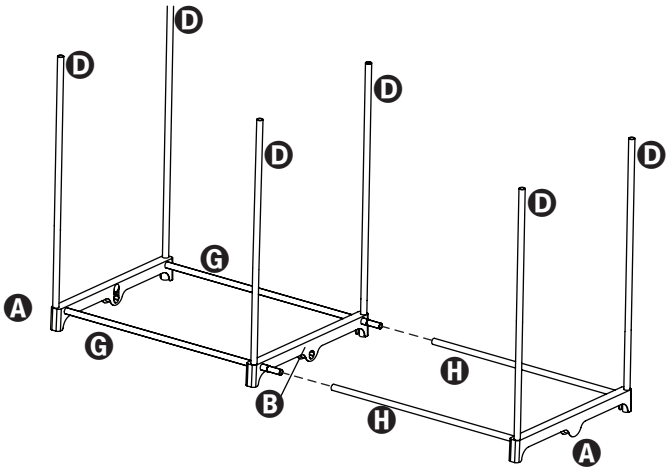

WRD-01657

60" wide storage closet

60.629 in H x 64.173 in W x 19.685 in D (154 cm x 163 cm x 50 cm)

PARTS

PART/ILLUSTRATION	(QTY)	DESCRIPTION
A 	(4)	side support
B 	(2)	middle support
C  5/8 φ	(6)	top uprights
D  5/8 φ	(6)	bottom uprights
E  3/4 φ	(1)	hanger bar
F  3/4 φ	(1)	hanger bar
G  5/8 φ	(4)	base bars
H  5/8 φ	(4)	base bars
I 	(1)	cover

ASSEMBLY

1

ASSEMBLY

2

ASSEMBLY

STEP 2 (LOWER FRAME)

3

ASSEMBLY