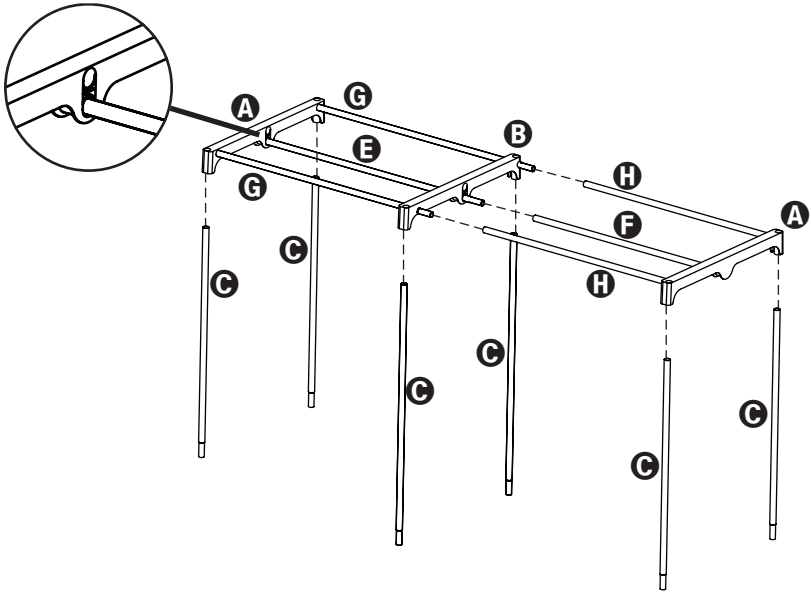

WRD-01657

60" wide storage closet

60.629 in H x 64.173 in W x 19.685 in D (154 cm x 163 cm x 50 cm)

PARTS

PART/ILLUSTRATION	(QTY)	DESCRIPTION
A 	(4)	side support
B 	(2)	middle support
C  5/8 φ	(6)	top uprights
D  5/8 φ	(6)	bottom uprights
E  3/4 φ	(1)	hanger bar
F  3/4 φ	(1)	hanger bar
G  5/8 φ	(4)	base bars
H  5/8 φ	(4)	base bars
I 	(1)	cover

ASSEMBLY

1

ASSEMBLY

2

ASSEMBLY

STEP 2 (LOWER FRAME)

3

ASSEMBLY