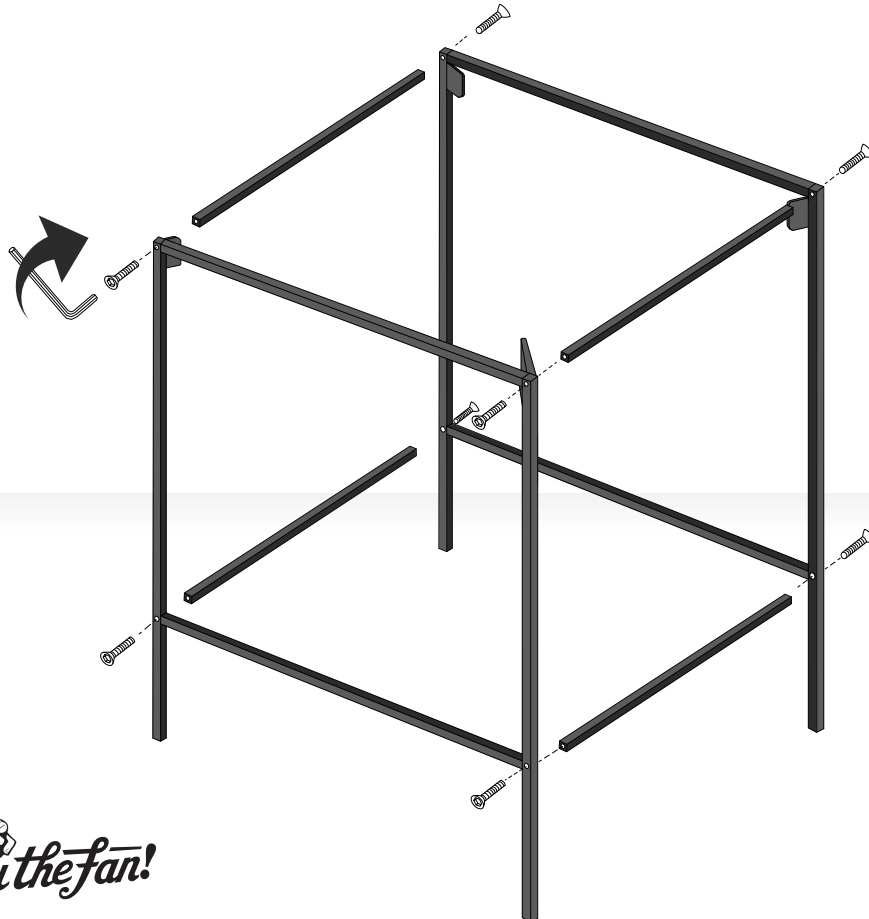

Wrench

Bolts x 8

Legs x 4

Side Frame x 2

Shelf

Stadium

Glass Top

Bumpers x 4

Power Cord

STADIUMVIEWS LIGHTED END TABLE

Step 1

Step 2

You the fan!

VISIT YOUTHEFAN.COM FOR MORE GREAT PRODUCTS