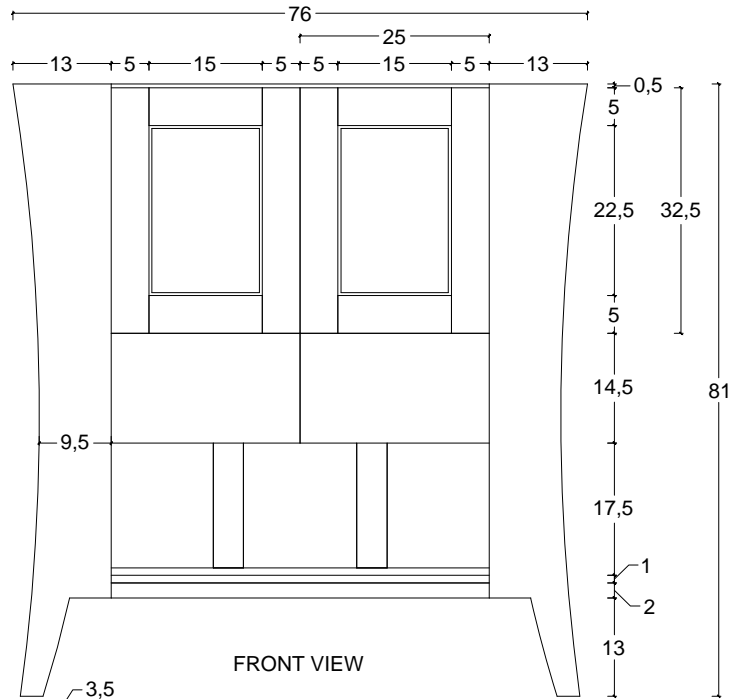

PERSPECTIVE
(FRONT)

PERSPECTIVE
(BACK)

Confidential All Right Reserved. No manufacturing or distribution with out permission of E&T Horizons, USA

DESCRIPTION :	SIZE :	REVIEWED BY :	PREPARED BY :	DATE :	REVISED DATE :	PAGE :
CURVED 30" W SOFT CLOSE CT-BT-30	76 * 54 * 81 Cm		E&T Horizons	05 NOV 2017		1

FRONT VIEW

SIDE VIEW

BACK VIEW

TOP VIEW

Confidential All Right Reserved. No manufacturing or distribution with out permission of E&T Horizons, USA

DESCRIPTION :	SIZE :	REVIEWED BY :	PREPARED BY :	DATE :	REVISED DATE :	PAGE :
CURVED 30" W SOFT CLOSE CT-BT-30	76 * 54 * 81 Cm		E&T Horizons	05 NOV 2017		2