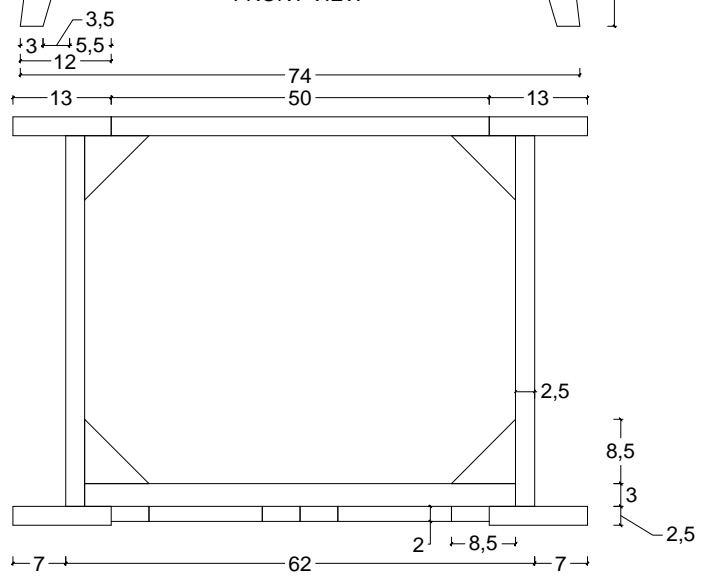

PERSPECTIVE
(FRONT)

PERSPECTIVE
(BACK)

Confidential All Right Reserved. No manufacturing or distribution with out permission of E&T Horizons, USA

DESCRIPTION :	SIZE :	REVIEWED BY :	PREPARED BY :	DATE :	REVISED DATE :	PAGE :
CURVED 30" W SOFT CLOSE CT-BT-30	76 * 54 * 81 Cm		E&T Horizons	05 NOV 2017		1

FRONT VIEW

SIDE VIEW

BACK VIEW

TOP VIEW

Confidential All Right Reserved. No manufacturing or distribution with out permission of E&T Horizons, USA

DESCRIPTION :	SIZE :	REVIEWED BY :	PREPARED BY :	DATE :	REVISED DATE :	PAGE :
CURVED 30" W SOFT CLOSE CT-BT-30	76 * 54 * 81 Cm		E&T Horizons	05 NOV 2017		2