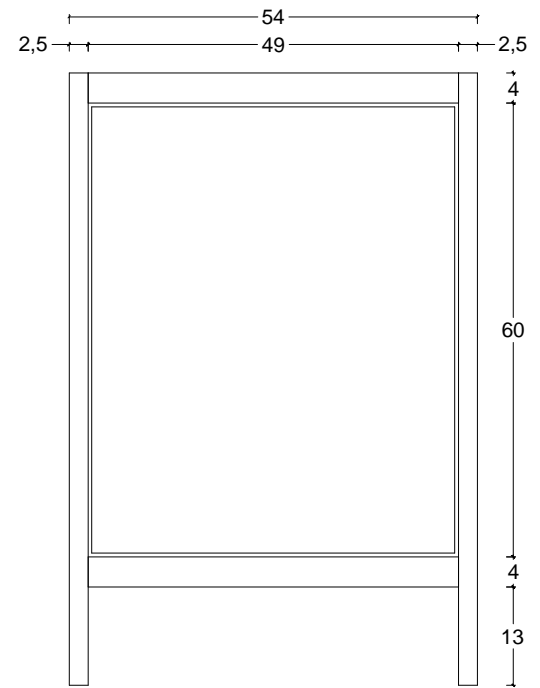

PERSPECTIVE
(FRONT)

PERSPECTIVE
(BACK)

Confidential All Right Reserved. No manufacturing or distribution with out permission of E&T Horizons, USA

DESCRIPTION :	SIZE :	REVIEWED BY :	PREPARED BY :	DATE :	REVISED DATE :	PAGE :
CURVED 30" W SOFT CLOSE CT-BT-30	76 * 54 * 81 Cm		E&T Horizons	05 NOV 2017		1

FRONT VIEW

SIDE VIEW

BACK VIEW

TOP VIEW

Confidential All Right Reserved. No manufacturing or distribution with out permission of E&T Horizons, USA

DESCRIPTION :	SIZE :	REVIEWED BY :	PREPARED BY :	DATE :	REVISED DATE :	PAGE :
CURVED 30" W SOFT CLOSE CT-BT-30	76 * 54 * 81 Cm		E&T Horizons	05 NOV 2017		2