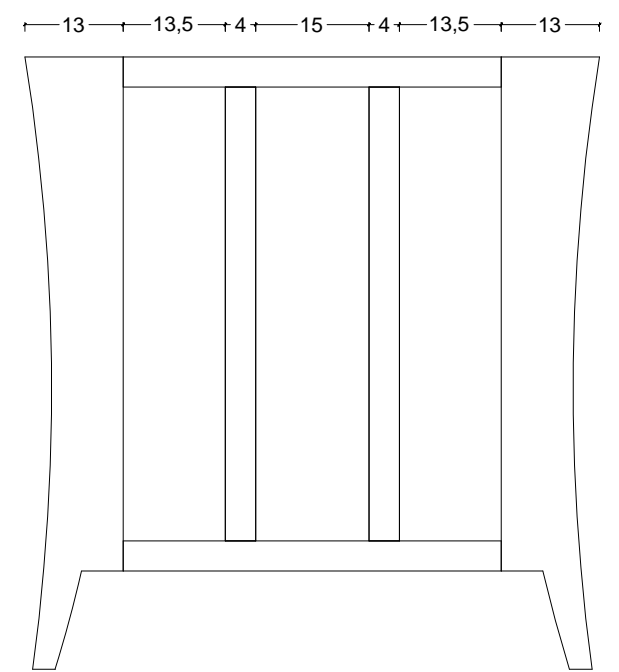

PERSPECTIVE
(FRONT)

PERSPECTIVE
(BACK)

Confidential All Right Reserved. No manufacturing or distribution with out permission of E&T Horizons, USA

DESCRIPTION :	SIZE :	REVIEWED BY :	PREPARED BY :	DATE :	REVISED DATE :	PAGE :
CURVED 30" W SOFT CLOSE CT-BT-30	76 * 54 * 81 Cm		E&T Horizons	05 NOV 2017		1

FRONT VIEW

SIDE VIEW

BACK VIEW

TOP VIEW

Confidential All Right Reserved. No manufacturing or distribution with out permission of E&T Horizons, USA

DESCRIPTION :	SIZE :	REVIEWED BY :	PREPARED BY :	DATE :	REVISED DATE :	PAGE :
CURVED 30" W SOFT CLOSE CT-BT-30	76 * 54 * 81 Cm		E&T Horizons	05 NOV 2017		2