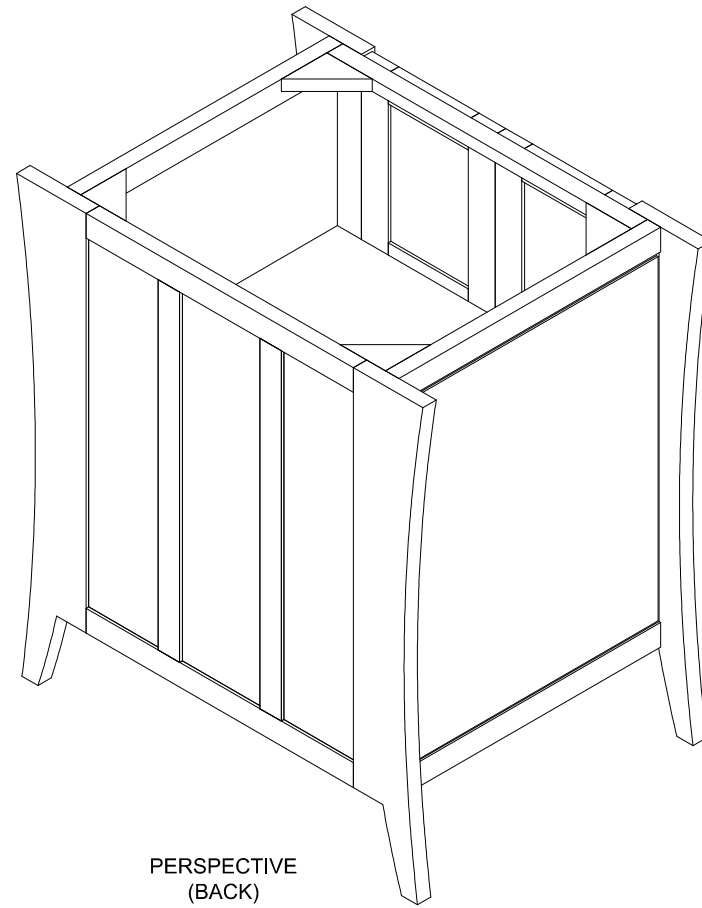

PERSPECTIVE
(FRONT)

PERSPECTIVE
(BACK)

Confidential All Right Reserved. No manufacturing or distribution with out permission of E&T Horizons, USA

DESCRIPTION :	SIZE :	REVIEWED BY :	PREPARED BY :	DATE :	REVISED DATE :	PAGE :
CURVED 30" W SOFT CLOSE CT-BT-30	76 * 54 * 81 Cm		E&T Horizons	05 NOV 2017		1

FRONT VIEW

SIDE VIEW

BACK VIEW

TOP VIEW

Confidential All Right Reserved. No manufacturing or distribution with out permission of E&T Horizons, USA

DESCRIPTION :	SIZE :	REVIEWED BY :	PREPARED BY :	DATE :	REVISED DATE :	PAGE :
CURVED 30" W SOFT CLOSE CT-BT-30	76 * 54 * 81 Cm		E&T Horizons	05 NOV 2017		2