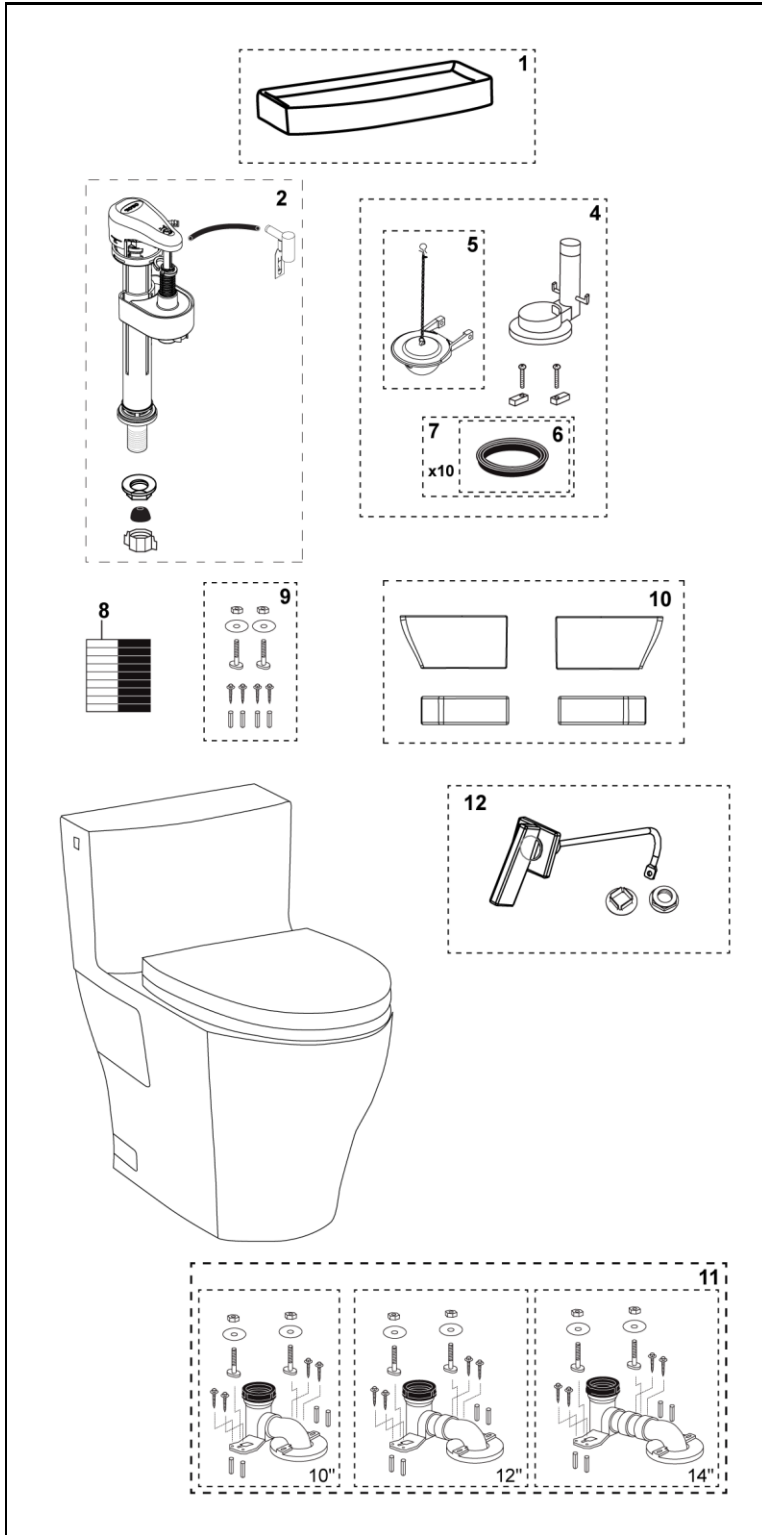

MS624214CEF & MS624214CEFG

MS624214CEF
CST624CEF

MS624214CEFG
CST624CEFG

Legato® 1.28 Gpf Toilet, Elongated, Tornado Flush™, UniFit Rough-In, Universal Height, (including CeFIONtect™)

Item	Part	Description
1	TCU624CRE#01	Tank Lid - Cotton
	TCU624CRE#03	Tank Lid - Bone
	TCU624CRE#11	Tank Lid - Colonial White
	TCU624CRE#12	Tank Lid - Sedona Beige
	TCU624CRE#51	Tank Lid - Ebony
2	TSU51A	Fill Valve
4	THU013P	Flush Valve
5	THU331S	Flapper w/ Chain
6	9BU002E	Flush Valve Gasket (1 piece)
7	THU097	Flush Valve Gasket (10 pieces)
8	THU234	Velcro Tape
9	THU020	UniFit Mounting Set
10	THU344#01	Side Plates w/ Velcro Tape - Cotton
	THU344#03	Side Plates w/ Velcro Tape - Bone
	THU344#11	Side Plates w/ Velcro Tape - Colonial White
	THU344#12	Side Plates w/ Velcro Tape - Sedona Beige
	THU344#51	Side Plates w/ Velcro Tape - Ebony
11	TSU03W.10R	UniFit - 10" Rough-in
	TSU03W.12R	UniFit - 12" Rough-in
	TSU03W.14R	UniFit - 14" Rough-in
12	THU312#CP	Trip Lever - Chrome Plated
	THU312#BN	Trip Lever - Brushed Nickel
	THU312#PN	Trip Lever - Polished Nickel

Note:

Product Number Explanations

One-Piece Toilet

(MS) Toilet & Seat Combination
(624) Toilet Model
(214) Seat Model
(C) Tornado Flush™
(E) 1.28gpf / 4.8 Lpf
(F) Universal Height
(G) CeFIONtect™

Actual Product may vary slightly from illustration.