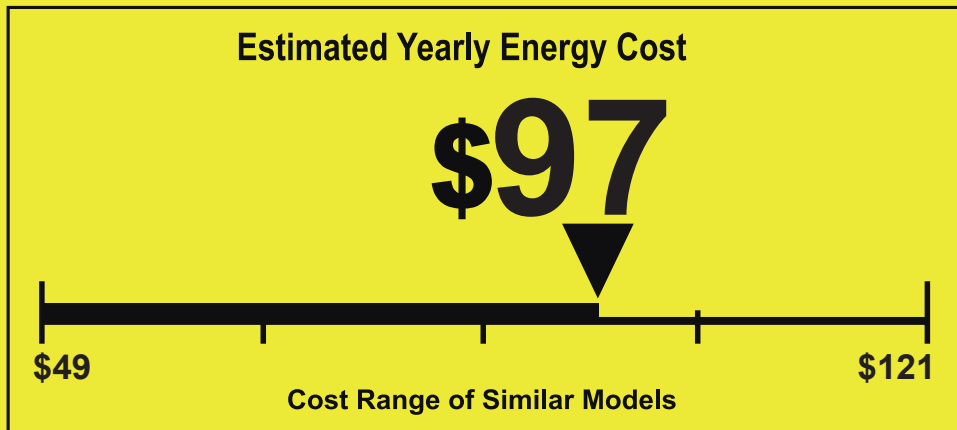

# ENERGYGUIDE

Room Air Conditioner  
Without Reverse Cycle  
With Louvered Sides

LG Electronics U.S.A., Inc.(LG)  
Model : LW1222ERSM  
Capacity : 12,000 BTUs

**12.0**  
Combined Energy Efficiency Ratio

**Your cost will depend on your utility rates and use.**

- Cost range based only on models of similar capacity without reverse cycle and with louvered sides.
- Estimated annual energy cost is based on a national average electricity cost of 13 cents per kWh and a seasonal use of 8 hours a day over a 3 month period.
- For more information, visit [www.ftc.gov/energy](http://www.ftc.gov/energy).