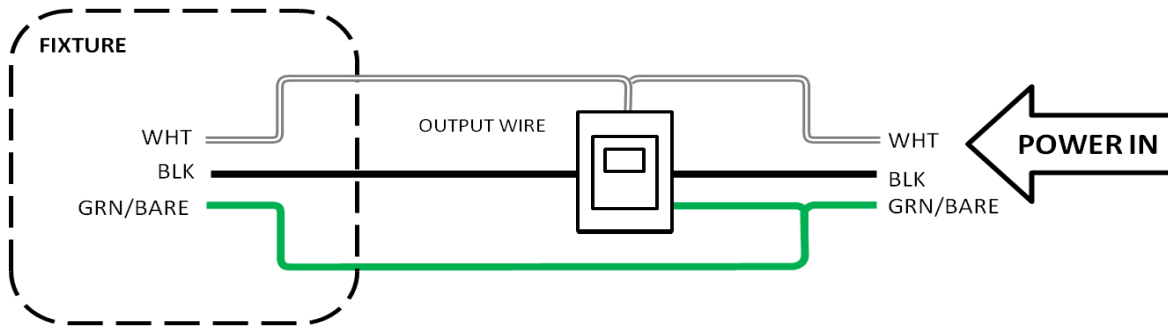

For Manufacturing Date Before June 1st, 2019

608943K50 Dimmers (Require neutral wire connection)

Brand	Type	Series	Model #	Wiring	watts	dimming method	Notes
Lutron	ELV	Maestro	MAELV-600	Single-pole/multi-location	600	Digital	Multi-locations only work with MA-R (not a dimmer)
	ELV	Skylark	SELV-303P	Single-pole/3-way	300	slide with ON/OFF button	3-Way only works with a 3-Way switch
	Reverse Phase	Diva	DVRP-253P	Single-pole/3-way	250	slide with ON/OFF button	3-Way only works with a 3-Way switch
	Reverse Phase	Nova T	NTRP 250	Single Pole	250	slide to off	
	Reverse Phase	Skylark Contour	CTRP-253P	Single-pole/3-way	250	slide with ON/OFF button	3-Way only works with a 3-Way switch
Leviton	ELV	decora	DES06-1	Single-pole/3-way	300	slide with ON/OFF button	3-Way only works with a 3-Way switch