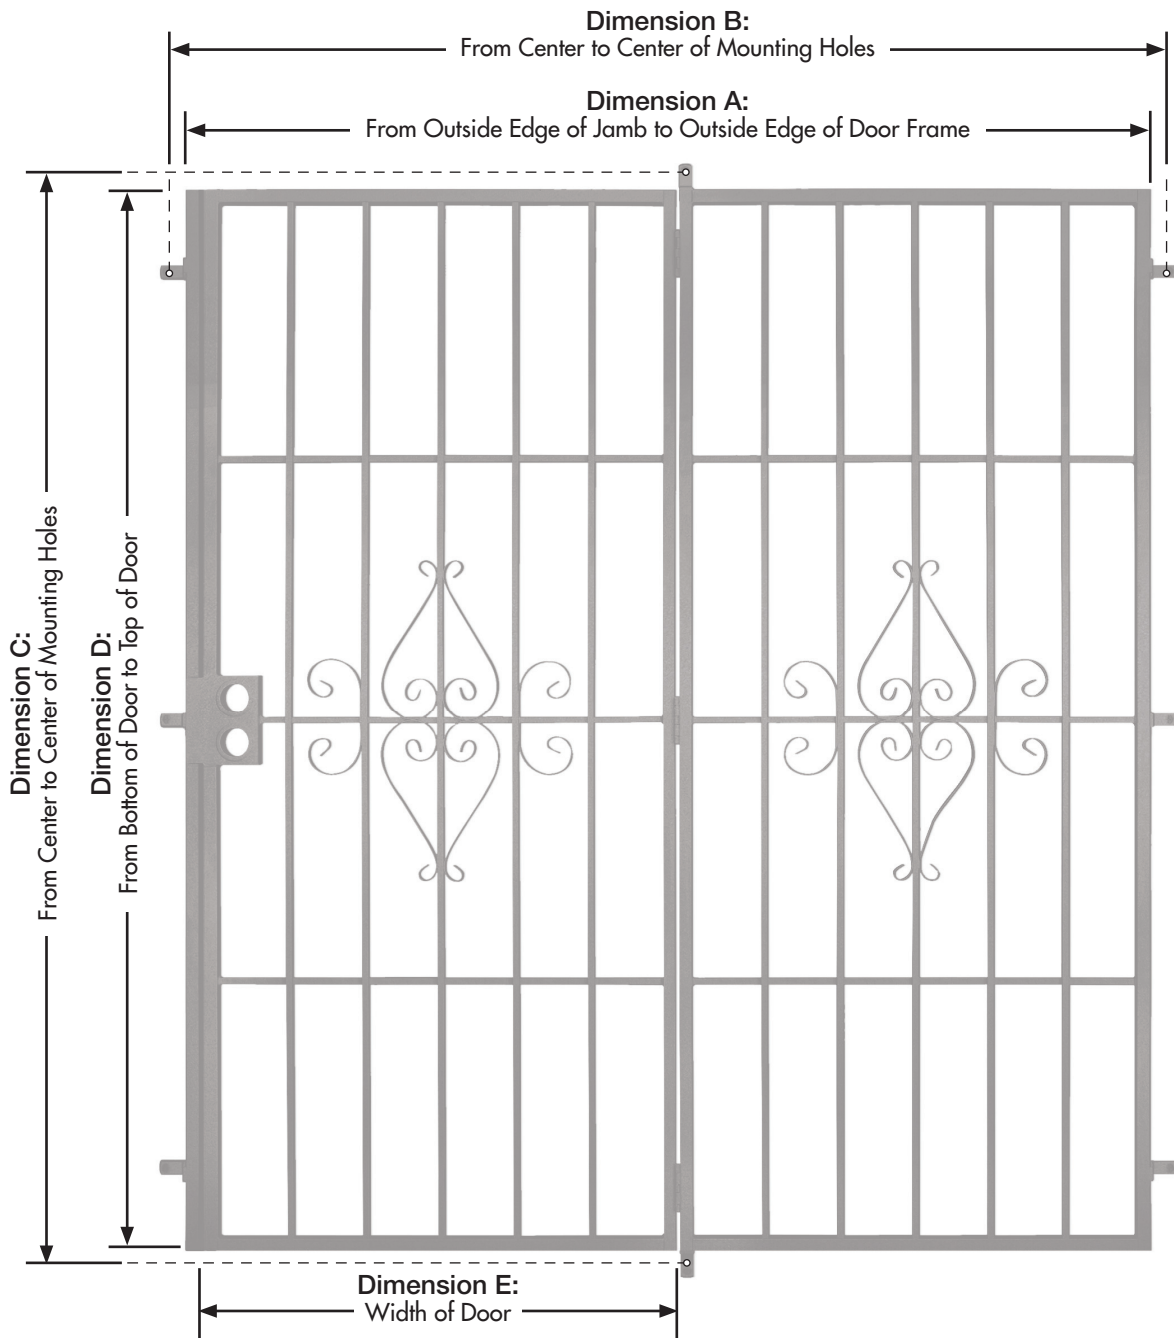

Measurements

Patio Door Measurements

Door Size	A	B	C	D	E
60" x 80"	60.25"	63.25"	82.875"	80"	30"
72" x 80"	72.25"	75.25"	82.875"	80"	36"
96" x 80"	96.25"	99.25"	82.875"	80"	48"