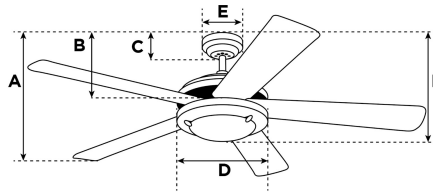

Item Number 7852400

Sparta Ceiling Fan

52" Brushed Nickel Finish Weathered Maple Blades
Includes Light Kit with Opal Glass

A. Top of Canopy to Bottom of Blades	10.7"
B. Top of Canopy to Bottom of Switch House	11.6"
C. Top of Canopy to Bottom of Canopy	2.1"
D. Width of Motor Housing.....	9.1"
E. Width of Canopy.....	5.9"
F. Top of Canopy to Bottom of Glass.....	13"

Warranty

Ceiling fans backed by our Limited Lifetime Warranty have a lifetime motor warranty and a 2-year warranty on all other parts.

⚠ WARNING: This product can expose you to chemicals including lead. Which is known to the State of California to cause cancer and birth defects or other reproductive harm. For more information go to www.P65Warnings.ca.gCN

Specifications are subject to change without notice, please visit www.westinghouselighting.com for latest information.

Call 1-800-999-2226 or visit www.westinghouselighting.com.

® WESTINGHOUSE, and INNOVATION YOU CAN BE SURE OF are registered trademarks of Westinghouse Electric Corporation. Used under license by Westinghouse Lighting. All Rights Reserved.