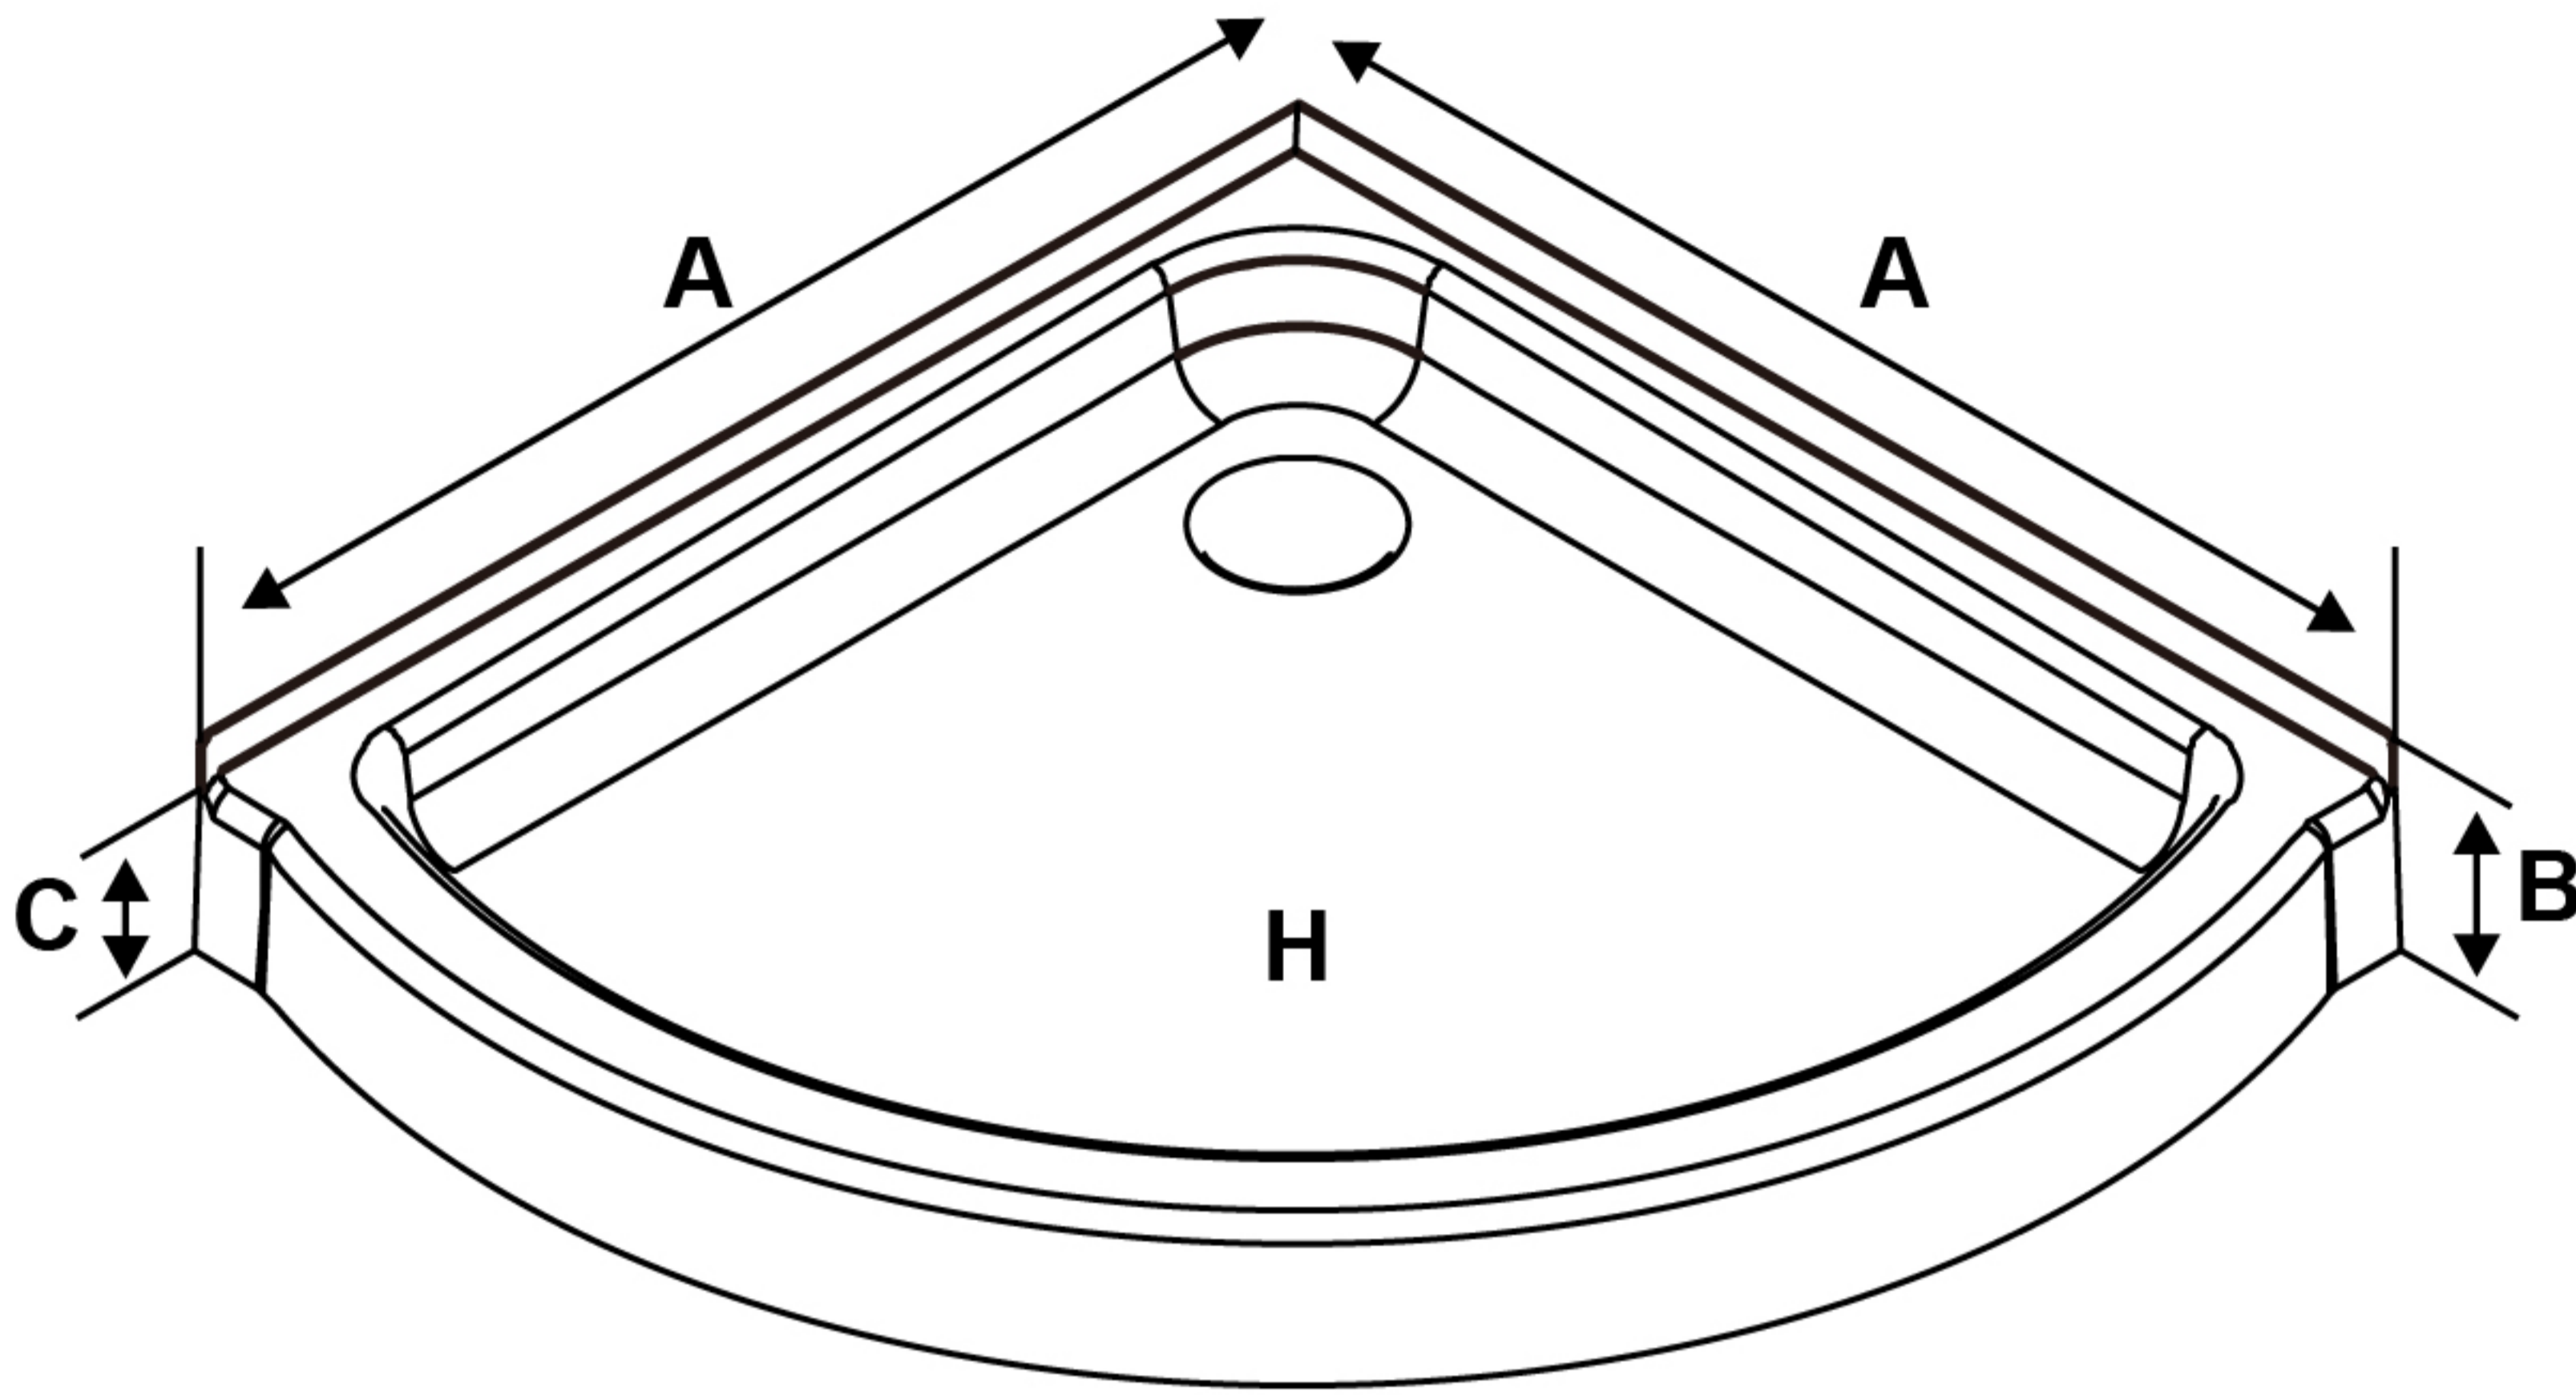

**32.87x32.87x4.13" SCD**  
**35.04x35.04x4.13" SCD**  
**40.35x40.35x4.13" SCD**  
**44.49x44.49x4.13" SCD**

	32"	34"	36"	38"
A	32 1/16" 815mm	34 1/16" 865mm	36" 915mm	38" 965mm
B	5 1/8" 130mm	5 1/8" 130mm	5 1/8" 130mm	5 1/8" 130mm
C	4 1/8" 105mm	4 1/8" 105mm	4 1/8" 105mm	4 1/8" 105mm
D	32 7/8" 835mm	35 1/16" 890mm	40 3/8" 1025mm	44 1/2" 1130mm
E	7 7/8" 200mm	6 7/8" 175mm	12 3/8" 315mm	11 13/16" 300mm
F	3 3/8" 85mm	3 3/8" 85mm	3 3/8" 85mm	3 3/8" 85mm
G	R24 5/8" R625mm	R24 5/8" R625mm	R24 5/8" R625mm	R26 3/16" R665mm
H	911 in <sup>2</sup> 0.588 m <sup>2</sup>	1051 in <sup>2</sup> 0.678 m <sup>2</sup>	1407 in <sup>2</sup> 0.908 m <sup>2</sup>	1708 in <sup>2</sup> 1.102m <sup>2</sup>

	Measurements Mesures Medidas
O	Shower width (wall track to wall track) Largeur de la douche (glissière à glissière) Ancho de la ducha (pista de pared a pared)
N	Wall panel width Largeur du panneau mural Ancho del panel de pared
U	Shower height Hauteur de la douche Altura de la ducha
V	Fixed panel width Largeur du panneau fixe Ancho de panel fijo
W	Door panel width Largeur de la porte Anchura del panel de la puerta
X	Door opening Ouverture de la porte Abertura de la puerta
Y	Distance between handle holes Distance entre les trous de poignée Distancia entre los orificios de la manija

	31"	34"	36"	38"
O	29 13/16" 758mm	31 1/4" 793mm	33 7/16" 850mm	35 7/8" 911mm
N	31" 787mm	33" 838mm	35" 889mm	36 15/16" 938mm
U	72 13/16" 1850mm	72 13/16" 1850mm	72 13/16" 1850mm	72 13/16" 1850mm
V	22 13/16 R23" 582 R584mm	25 1/4 R23" 642 R584mm	31 9/16 R23" 801 R584mm	39 3/4 R34 1/2" 1009 R622mm
W	24 15/16 R22 1/16" 634 R560mm	27 1/16 R22 1/16" 687 R560mm	32 13/16 R22 1/16" 834 R560mm	33 3/16 R23 9/16" 843 R598mm
X	18 3/4" 477mm	20 5/8" 524mm	25 1/2" 648mm	26" 661mm
Y	5 11/16" 145mm	5 11/16" 145mm	5 11/16" 145mm	5 11/16" 145mm