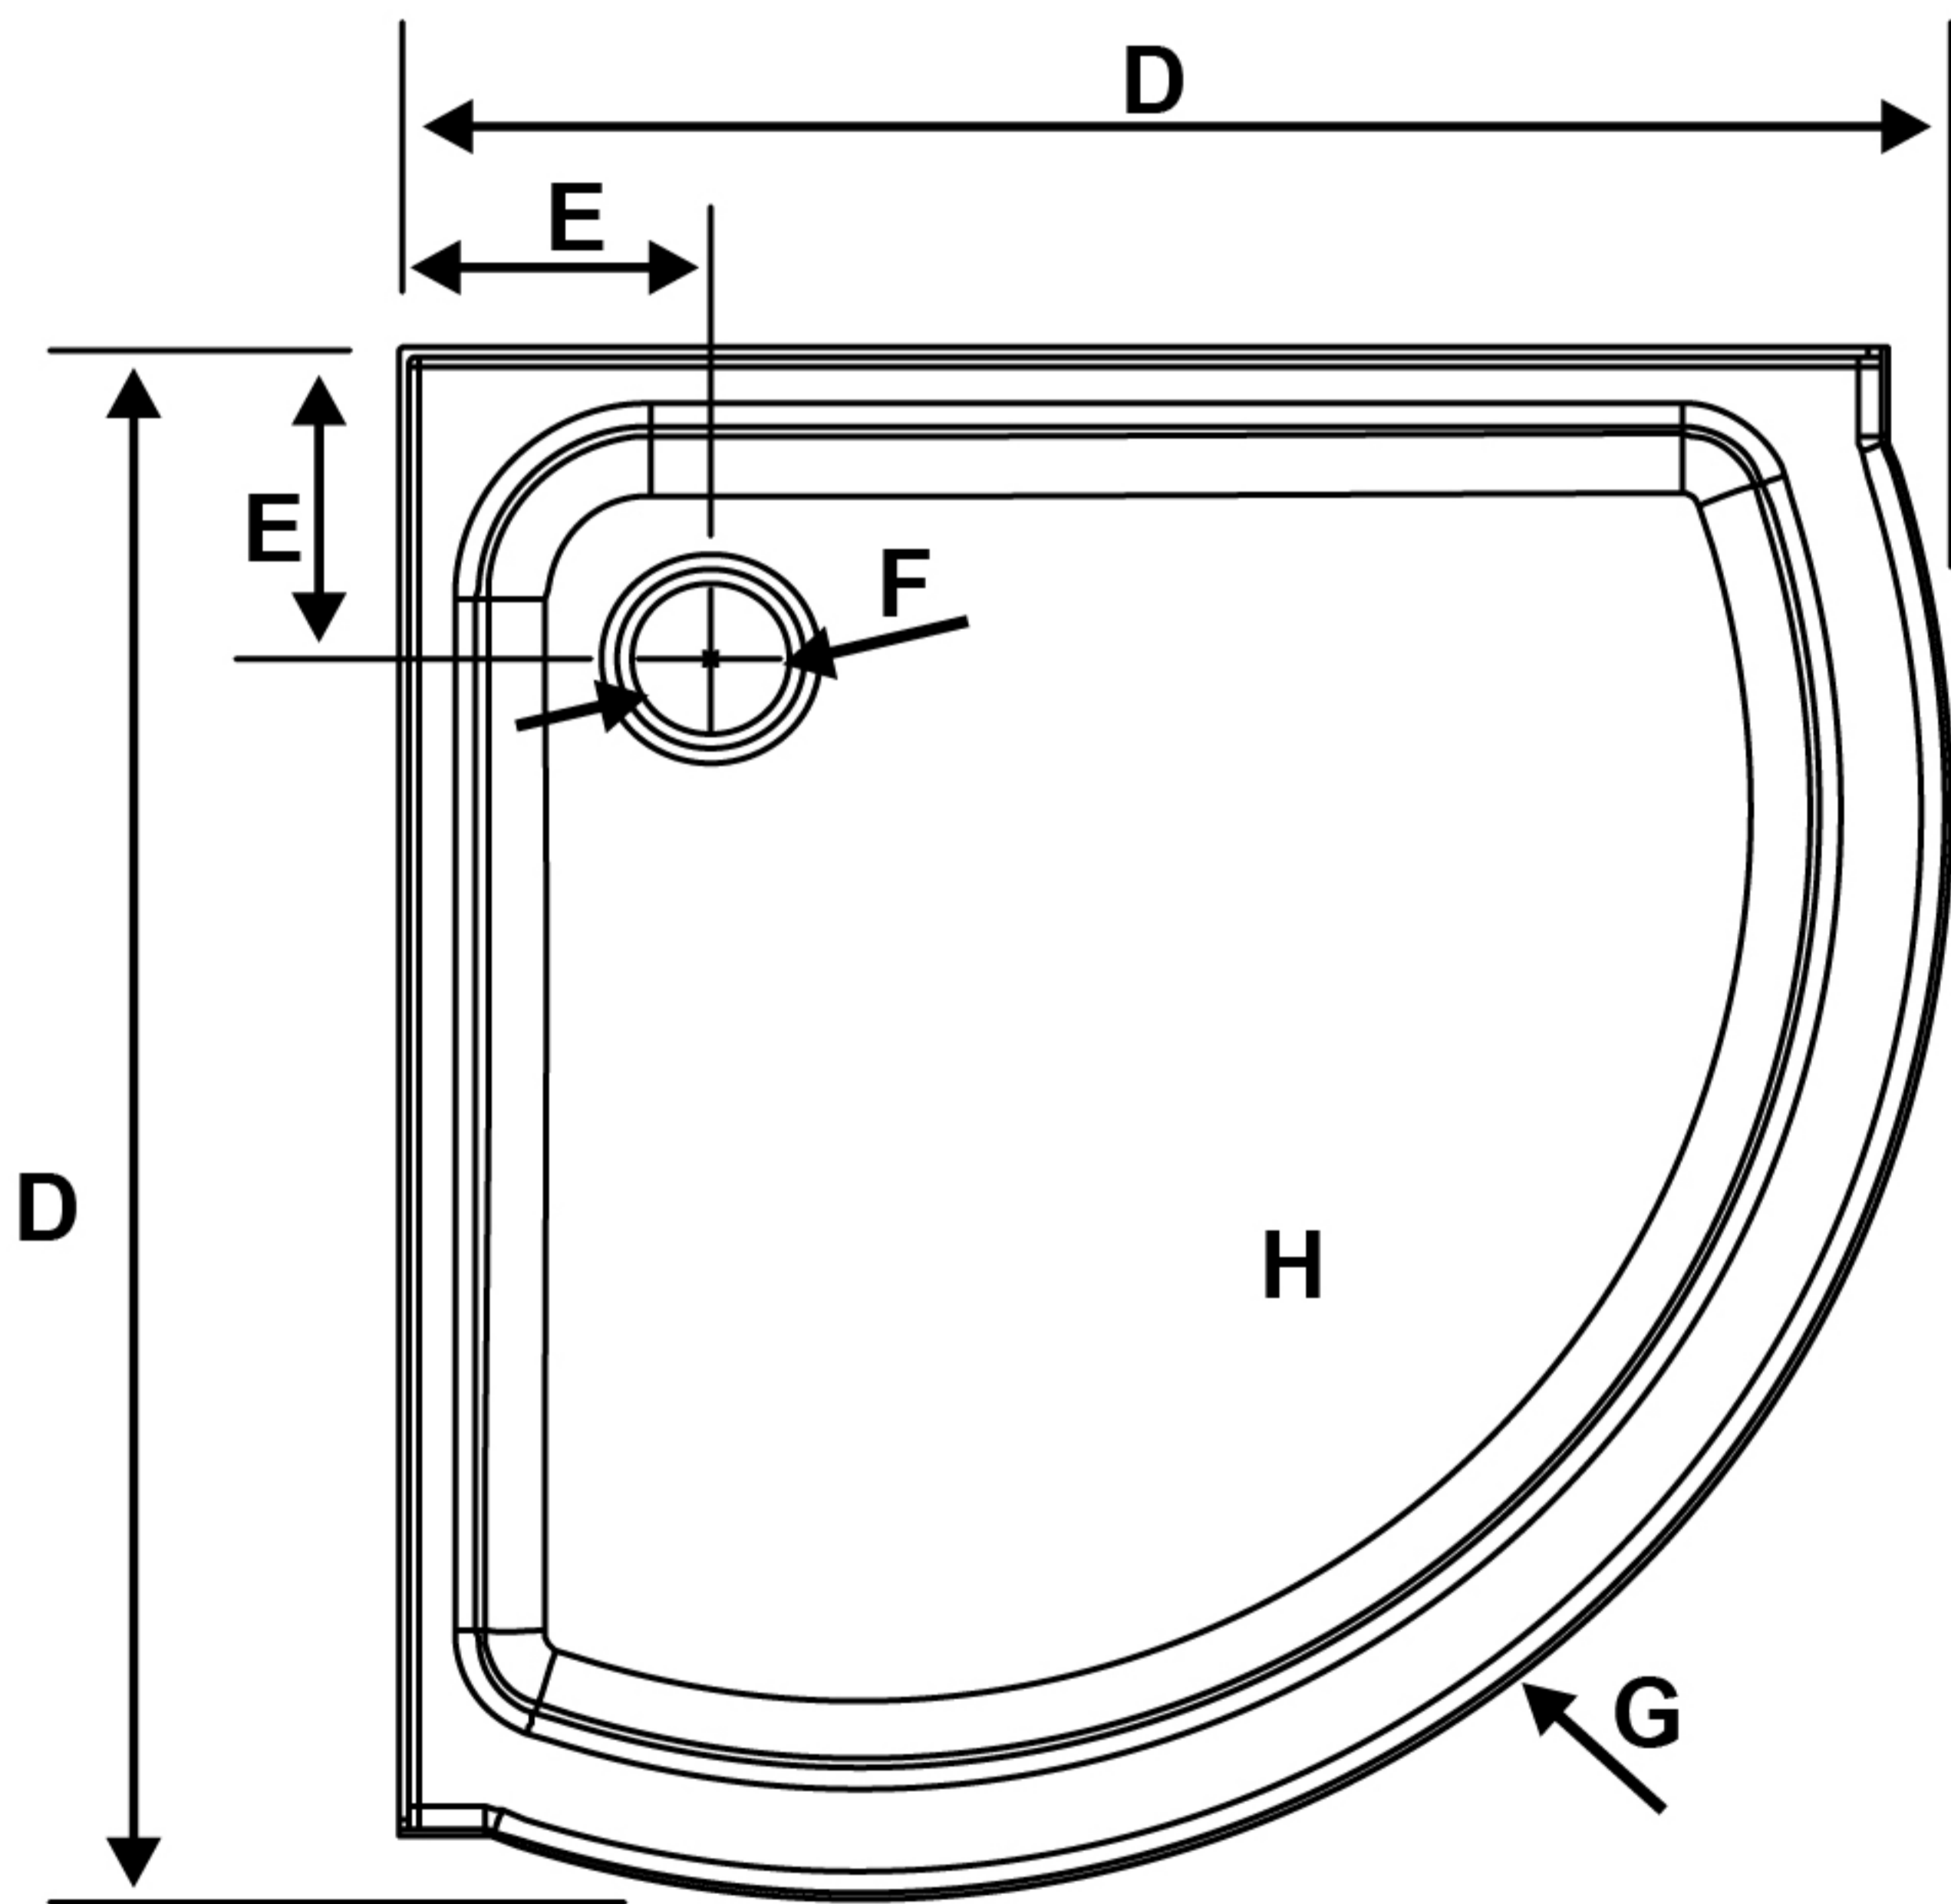

**32.87x32.87x4.13" SCD**  
**35.04x35.04x4.13" SCD**  
**40.35x40.35x4.13" SCD**  
**44.49x44.49x4.13" SCD**

	32"	34"	36"	38"
A	32 1/16" 815mm	34 1/16" 865mm	36" 915mm	38" 965mm
B	5 1/8" 130mm	5 1/8" 130mm	5 1/8" 130mm	5 1/8" 130mm
C	4 1/8" 105mm	4 1/8" 105mm	4 1/8" 105mm	4 1/8" 105mm
D	32 7/8" 835mm	35 1/16" 890mm	40 3/8" 1025mm	44 1/2" 1130mm
E	7 7/8" 200mm	6 7/8" 175mm	12 3/8" 315mm	11 13/16" 300mm
F	3 3/8" 85mm	3 3/8" 85mm	3 3/8" 85mm	3 3/8" 85mm
G	R24 5/8" R625mm	R24 5/8" R625mm	R24 5/8" R625mm	R26 3/16" R665mm
H	911 in <sup>2</sup> 0.588 m <sup>2</sup>	1051 in <sup>2</sup> 0.678 m <sup>2</sup>	1407 in <sup>2</sup> 0.908 m <sup>2</sup>	1708 in <sup>2</sup> 1.102m <sup>2</sup>

	Measurements Mesures Medidas
O	Shower width (wall track to wall track) Largeur de la douche (glissière à glissière) Ancho de la ducha (pista de pared a pared)
N	Wall panel width Largeur du panneau mural Ancho del panel de pared
U	Shower height Hauteur de la douche Altura de la ducha
V	Fixed panel width Largeur du panneau fixe Ancho de panel fijo
W	Door panel width Largeur de la porte Anchura del panel de la puerta
X	Door opening Ouverture de la porte Abertura de la puerta
Y	Distance between handle holes Distance entre les trous de poignée Distancia entre los orificios de la manija

	31"	34"	36"	38"
O	29 13/16" 758mm	31 1/4" 793mm	33 7/16" 850mm	35 7/8" 911mm
N	31" 787mm	33" 838mm	35" 889mm	36 15/16" 938mm
U	72 13/16" 1850mm	72 13/16" 1850mm	72 13/16" 1850mm	72 13/16" 1850mm
V	22 13/16 R23" 582 R584mm	25 1/4 R23" 642 R584mm	31 9/16 R23" 801 R584mm	39 3/4 R34 1/2" 1009 R622mm
W	24 15/16 R22 1/16" 634 R560mm	27 1/16 R22 1/16" 687 R560mm	32 13/16 R22 1/16" 834 R560mm	33 3/16 R23 9/16" 843 R598mm
X	18 3/4" 477mm	20 5/8" 524mm	25 1/2" 648mm	26" 661mm
Y	5 11/16" 145mm	5 11/16" 145mm	5 11/16" 145mm	5 11/16" 145mm