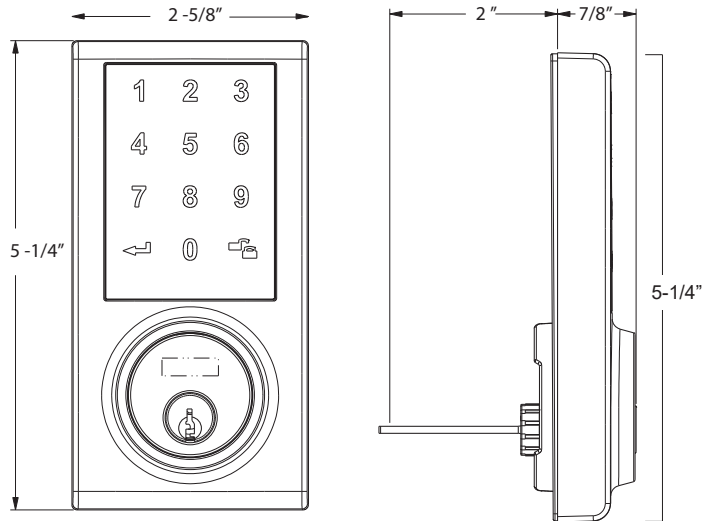

### Z-WAVE TOUCHSCREEN SMART DEADBOLT

<b>Door Prep</b>	Cross bore: 2-1/8" Edge bore: 1" Latch face: 1" x 2-1/4"	<b>Dimensions</b>	Exterior Unit: 5-1/4" x 2-5/8" x 7/8" (H x W x D) Interior Unit: 7-1/2" x 2-7/8" x 1-1/16" Z-wave Camera: 5" x 2"
		<b>Door Thickness</b>	1-3/8" ~ 2" door
<b>Backset</b>	Fits 2-3/8" and 2-3/4", Adjustable	<b>Power</b>	6V (4 AA batteries required. Estimated battery life, 1-year)
<b>Strike</b>	9118R & 9117	<b>Entry Methods</b>	Touchscreen, Conventional Key & Smart Control App when used with Z-Wave camera Gateway
<b>Throwbolt</b>	1" for maximum security	<b>Passcode</b>	Maximum of 30 User Passcodes & 1 Master code supported
<b>Cylinder</b>	KW1 5-pin standard. SC1 5-pin optional. Packed KD.		

EXTERIOR

INTERIOR

EXTERIOR DIMENSIONS

Model	Function	WT/ CTN	CTN QTY		US15 Satin Nickel	US26 Bright Chrome	US12P Tuscany Bronze
ZW300	ZWAVE Touchscreen Deadbolt	20 Lbs	6 Pcs	Item No.	301771	301776	301777
				List Price	\$277.78	\$277.78	\$277.78
ZW310	ZWAVE Touchscreen Deadbolt with Camera Gateway	20 Lbs	4 Pcs	Item No.	301771C	301776C	301777C
				List Price	\$644.44	\$644.44	\$644.44
ZW100	Z-Wave Camera Gateway	8 Lbs	4 Pcs	Item No.	301700 (White finish only)		
				List Price	\$366.67		