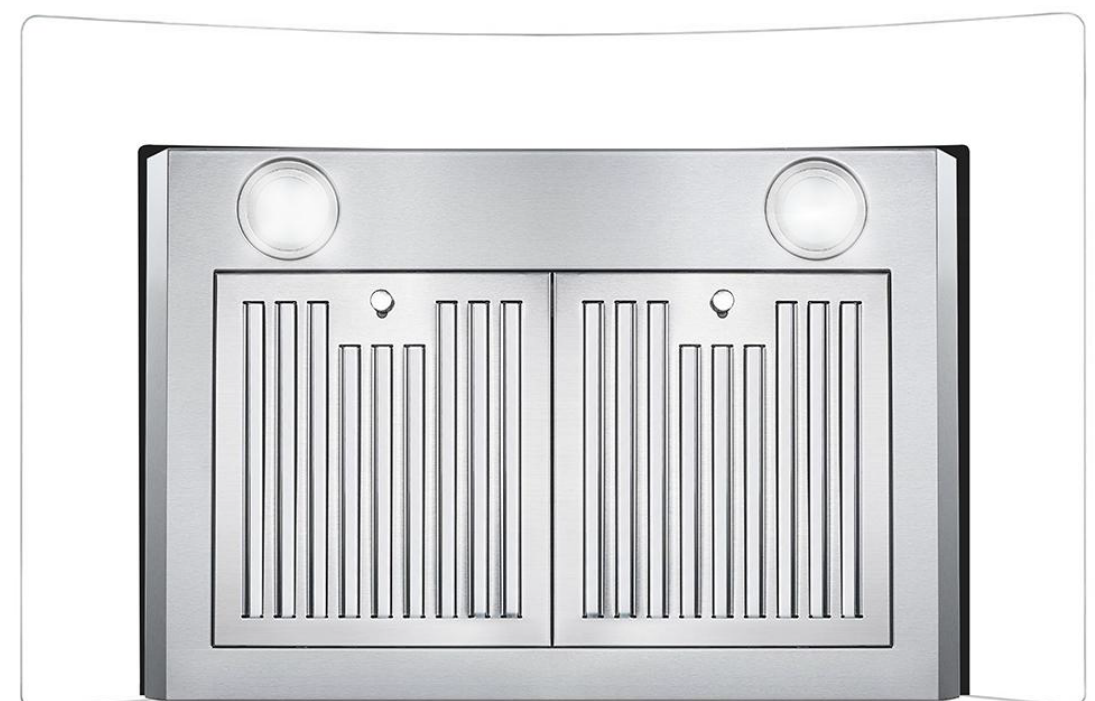

SPECIFICATIONS

COS-668WRCS75 Range Hood

Size	30 Inch
Mounting Type	Wall Mount
Controls	Soft Touch with LCD Display
Filters	2 x Stainless Steel Baffle Filters
Material	Stainless Steel, Tempered Glass
Air Flow	380 CFM
Noise Level	65dB (Max)
Vent Style	External
Lighting	2 x Front LED
Voltage	120V / 60Hz
Wattage	200W
Included Components	Bulb(s), Damper, Exhaust Vent, Fan Hardware, Installation Kit, Power Cord

COS-668WRCS75

The perfect piece for any contemporary kitchen, Cosmo's COS-668WRCS75 Range Hood is powered by 380 CFM of suction, front LED lights and ARC-FLOW® Permanent Filters.

3 Fan Speeds

Soft Touch Controls

LED Lighting

Features

- Designed for wall mounting
- 3 fan speeds
- 380 CFM airflow capacity
- Soft touch controls with LCD display
- ARC-FLOW® Permanent Filters
- 2 front LED lights
- 65 dB for quiet operation
- Curved tempered glass hood

See Page 2 for dimensions

DIMENSIONS

COS-668WRCS75 Range Hood

Assembled Product Dimensions

Location of
3-Prong Power Cord

Dimensions (WxDxH): 30" x 18.5" x 21.5-39.2"