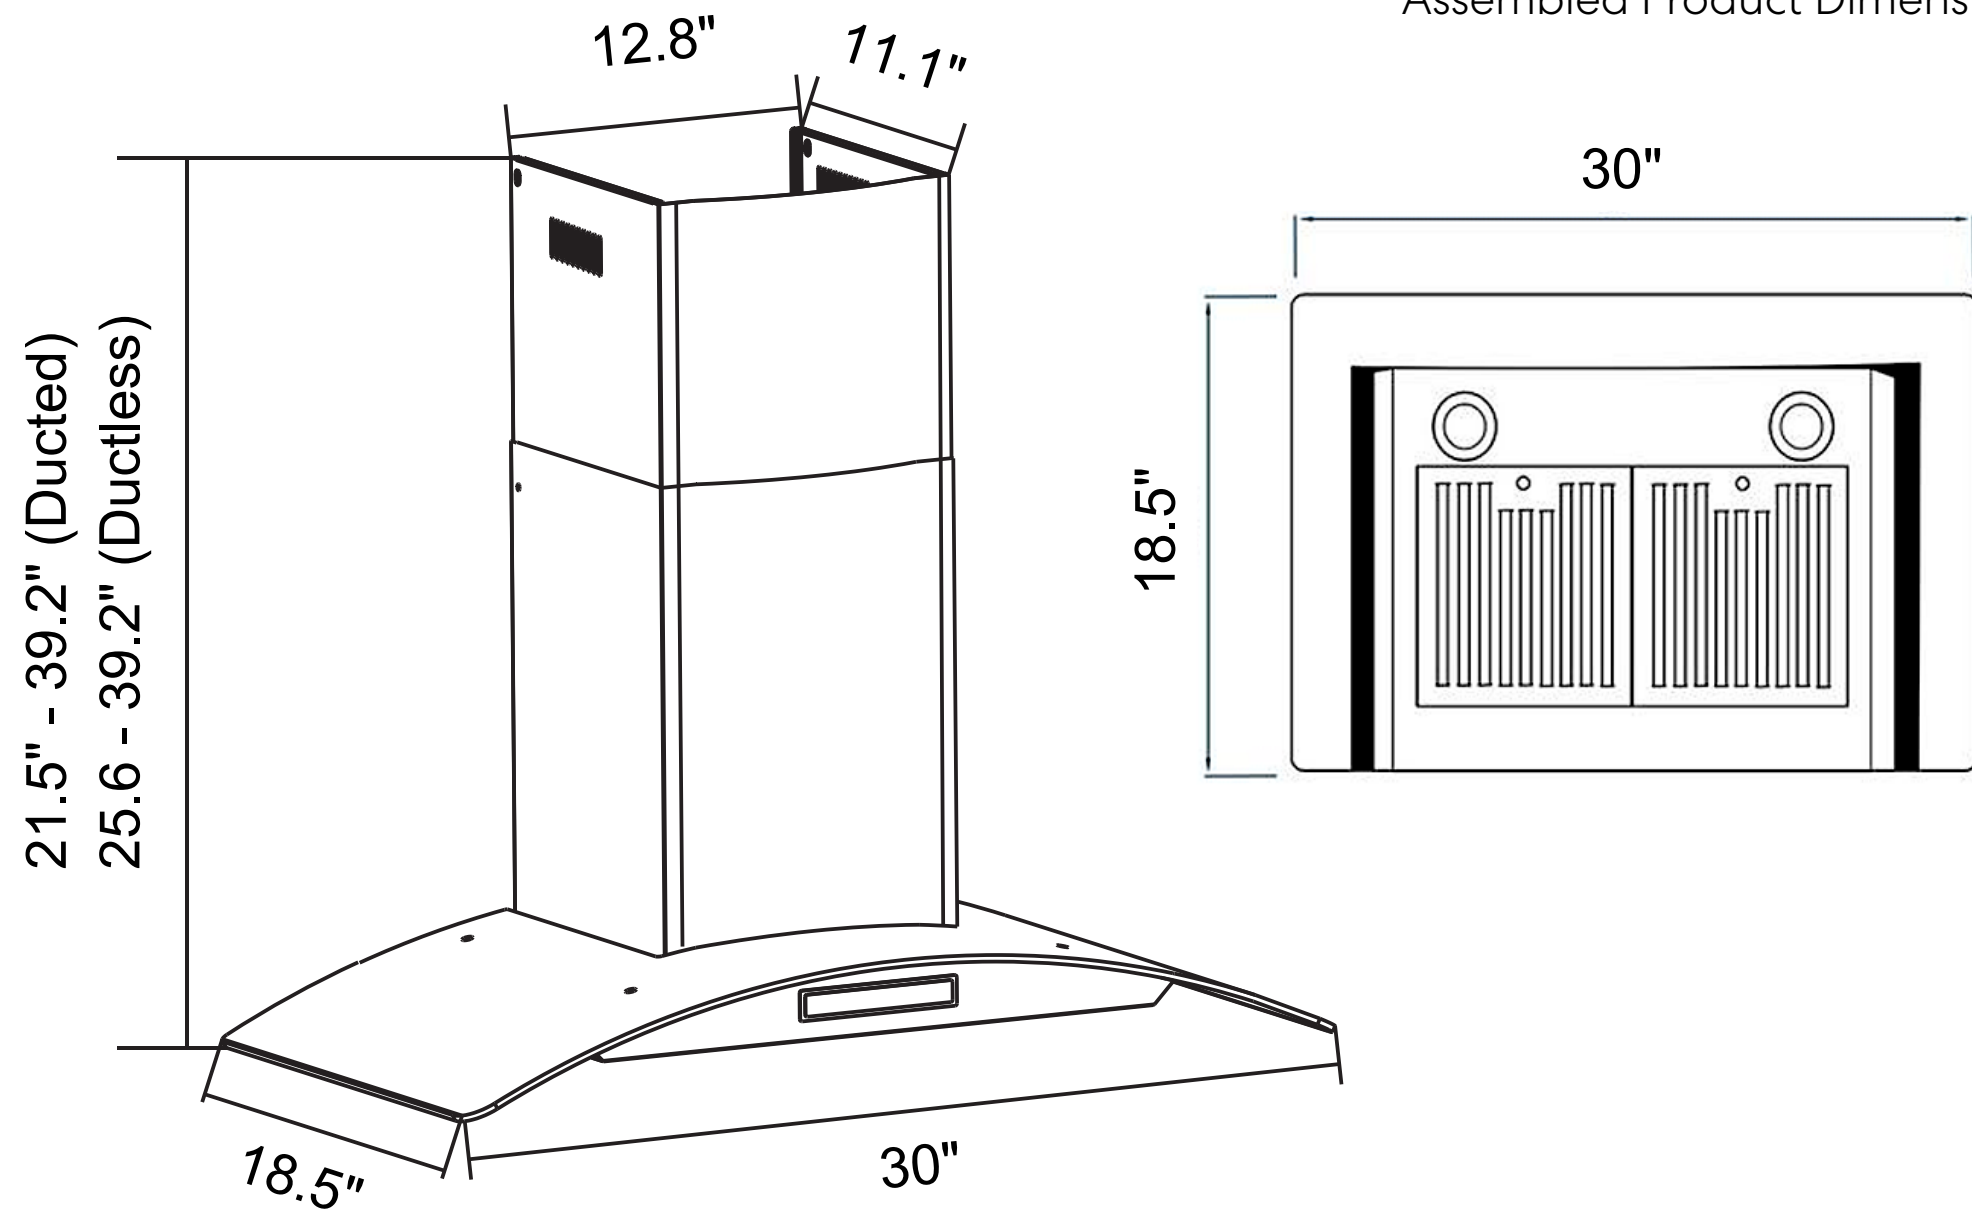

SPECIFICATIONS

COS-668WRCS75 Range Hood

Size	30 Inch
Mounting Type	Wall Mount
Controls	Soft Touch with LCD Display
Filters	2 x Stainless Steel Baffle Filters
Material	Stainless Steel, Tempered Glass
Air Flow	380 CFM
Noise Level	65dB (Max)
Vent Style	External
Lighting	2 x Front LED
Voltage	120V / 60Hz
Wattage	200W
Included Components	Bulb(s), Damper, Exhaust Vent, Fan Hardware, Installation Kit, Power Cord

LED Lighting

Features

- Designed for wall mounting
- 3 fan speeds
- 380 CFM airflow capacity
- Soft touch controls with LCD display
- ARC-FLOW® Permanent Filters
- 2 front LED lights
- 65 dB for quiet operation
- Curved tempered glass hood

See Page 2 for dimensions

DIMENSIONS

COS-668WRCS75 Range Hood

Assembled Product Dimensions

Location of
3-Prong Power Cord

Dimensions (WxDxH): 30" x 18.5" x 21.5-39.2"