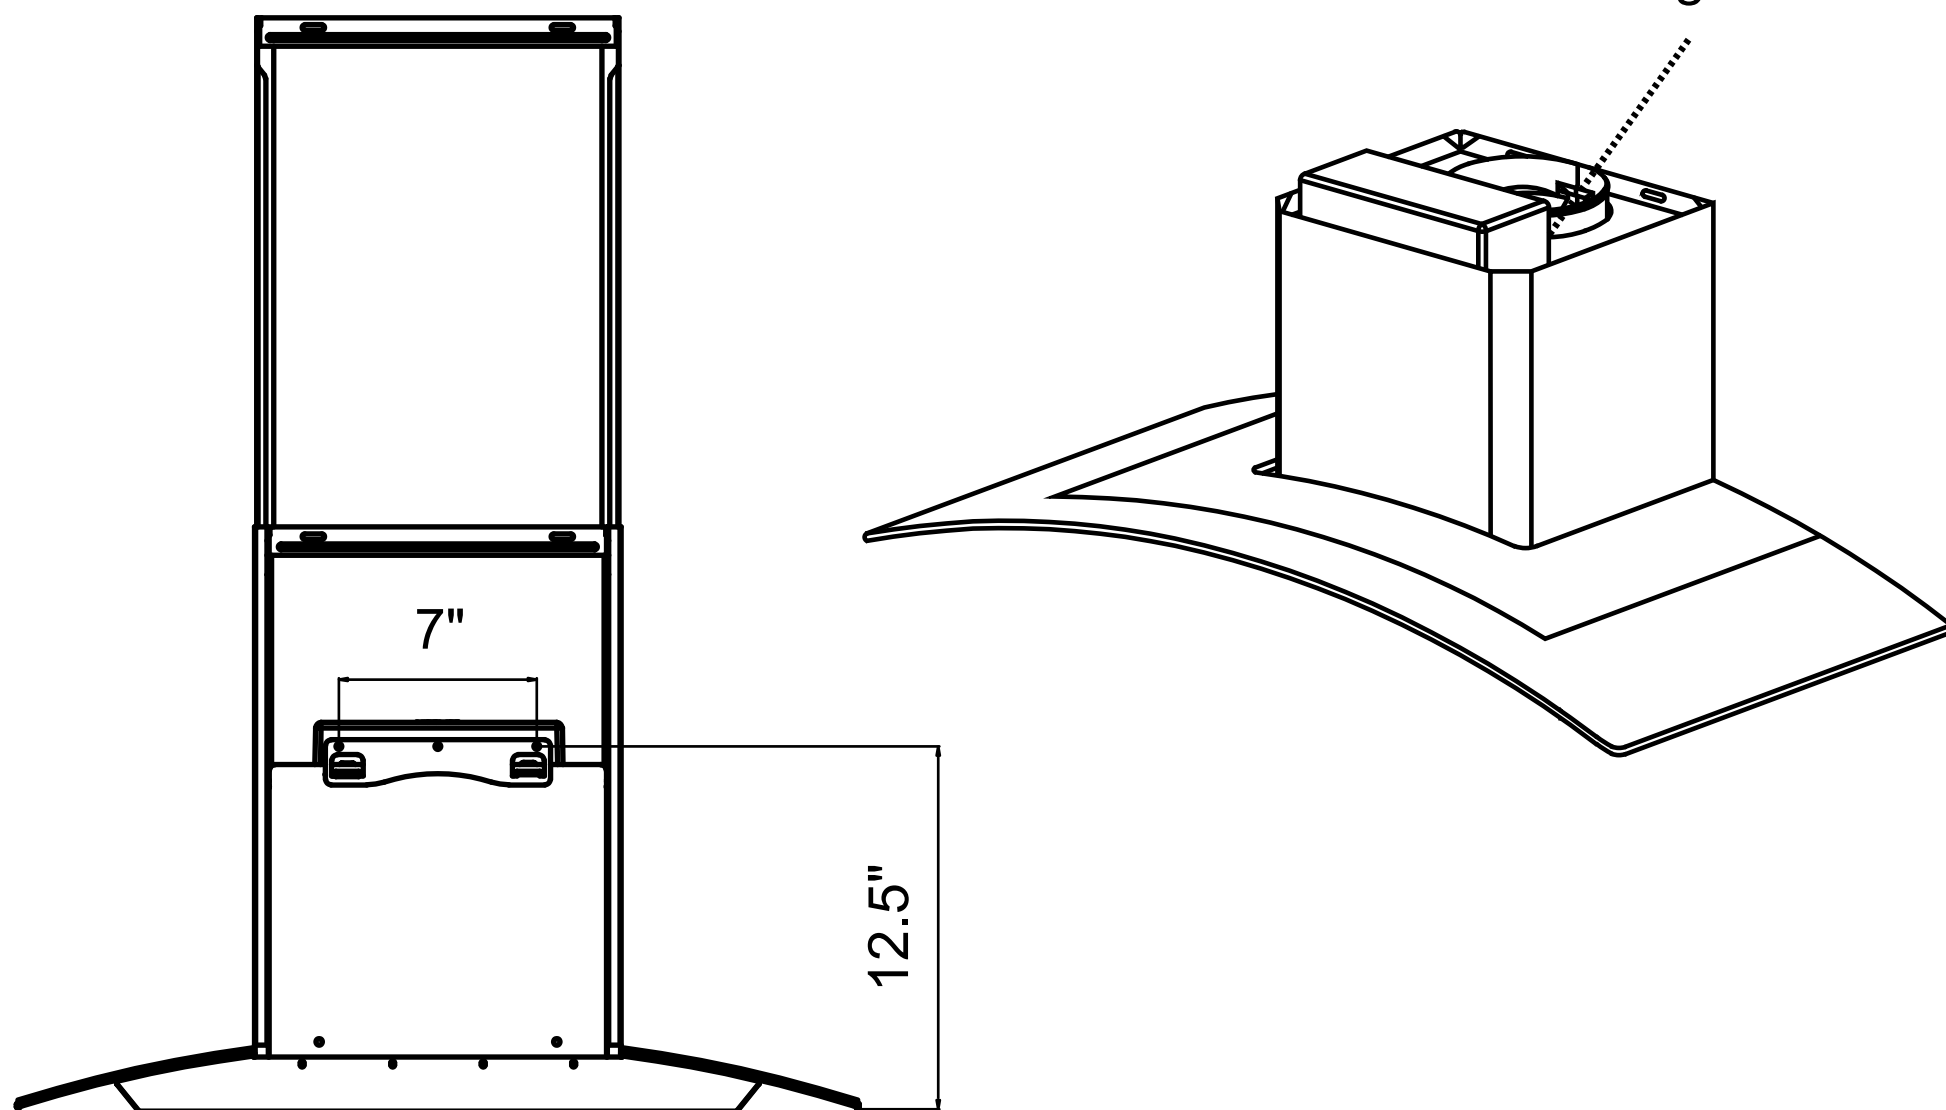

See Page 2 for dimensions

DIMENSIONS

COS-668WRCS75 Range Hood

Assembled Product Dimensions

Location of
3-Prong Power Cord

Dimensions (WxDxH): 30" x 18.5" x 21.5-39.2"