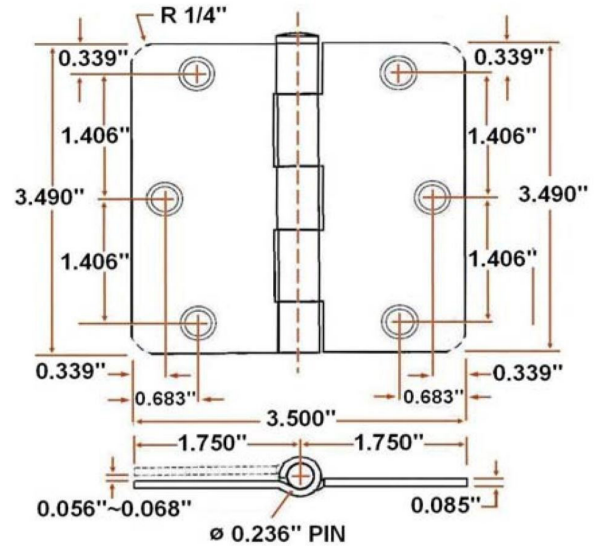

6-Hole 3 1/2" x 3 1/2", 1/4" Radius Door Hinge 3-Pack
Oil Rubbed Bronze

SPECIFICATIONS

MATERIAL CONSTRUCTION:	Steel
MOUNTING HARDWARE INCLUDED:	Yes
TOOLS NEEDED FOR INSTALLATION:	Screwdriver
ASSEMBLED DIMENSIONS:	3.5" H x 3.5" L x 0.09" D
ASSEMBLED WEIGHT:	1.3 lbs.
CROSS BORE:	N/A
CORNER RADIUS:	1/4"
PROJECTION:	N/A
HINGE TYPE:	Butt Hinge
NUMBER OF HOOKS:	N/A