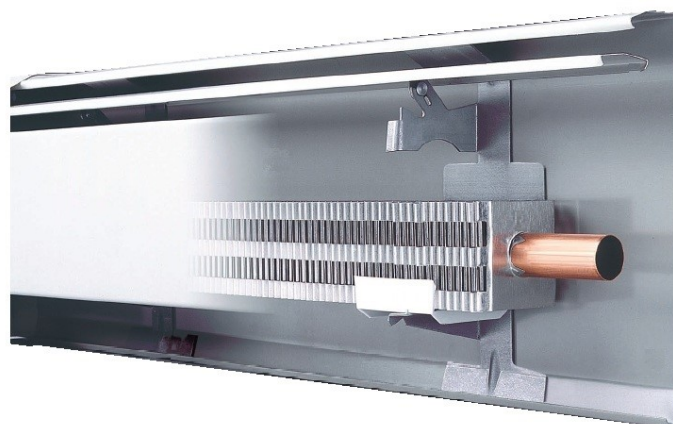

# FINE/LINE 30

## RESIDENTIAL BASEBOARD—Complete

**\*Accessories are not included**

Slant/Fin Model #	Home Depot Internet #	Description
101-401-2	202783254	2 ft. Hydronic Baseboard with Fully Assembled Element and
101-401-3	202312893	3 ft. Hydronic Baseboard with Fully Assembled Element and
101-401-4	202312896	4 ft. Hydronic Baseboard with Fully Assembled Element and
101-401-5*	202312934	5 ft. Hydronic Baseboard with Fully Assembled Element and
101-401-6*	202312897	6 ft. Hydronic Baseboard with Fully Assembled Element and
101-401-7*	202783253	7 ft. Hydronic Baseboard with Fully Assembled Element and
101-401-8*	202312898	8 ft. Hydronic Baseboard with Fully Assembled Element and

\* These models include one (1) Splice Plate each (model 101-640)