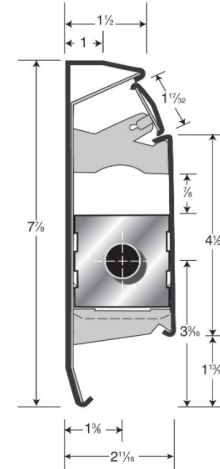

## RESIDENTIAL BASEBOARD—Complete

**\*Accessories are not included**

Slant/Fin Model #	Home Depot Internet #	Description
101-401-2	202783254	2 ft. Hydronic Baseboard with Fully Assembled Element and
101-401-3	202312893	3 ft. Hydronic Baseboard with Fully Assembled Element and
101-401-4	202312896	4 ft. Hydronic Baseboard with Fully Assembled Element and
101-401-5*	202312934	5 ft. Hydronic Baseboard with Fully Assembled Element and
101-401-6*	202312897	6 ft. Hydronic Baseboard with Fully Assembled Element and
101-401-7*	202783253	7 ft. Hydronic Baseboard with Fully Assembled Element and
101-401-8*	202312898	8 ft. Hydronic Baseboard with Fully Assembled Element and

\* These models include one (1) Splice Plate each (model 101-640)