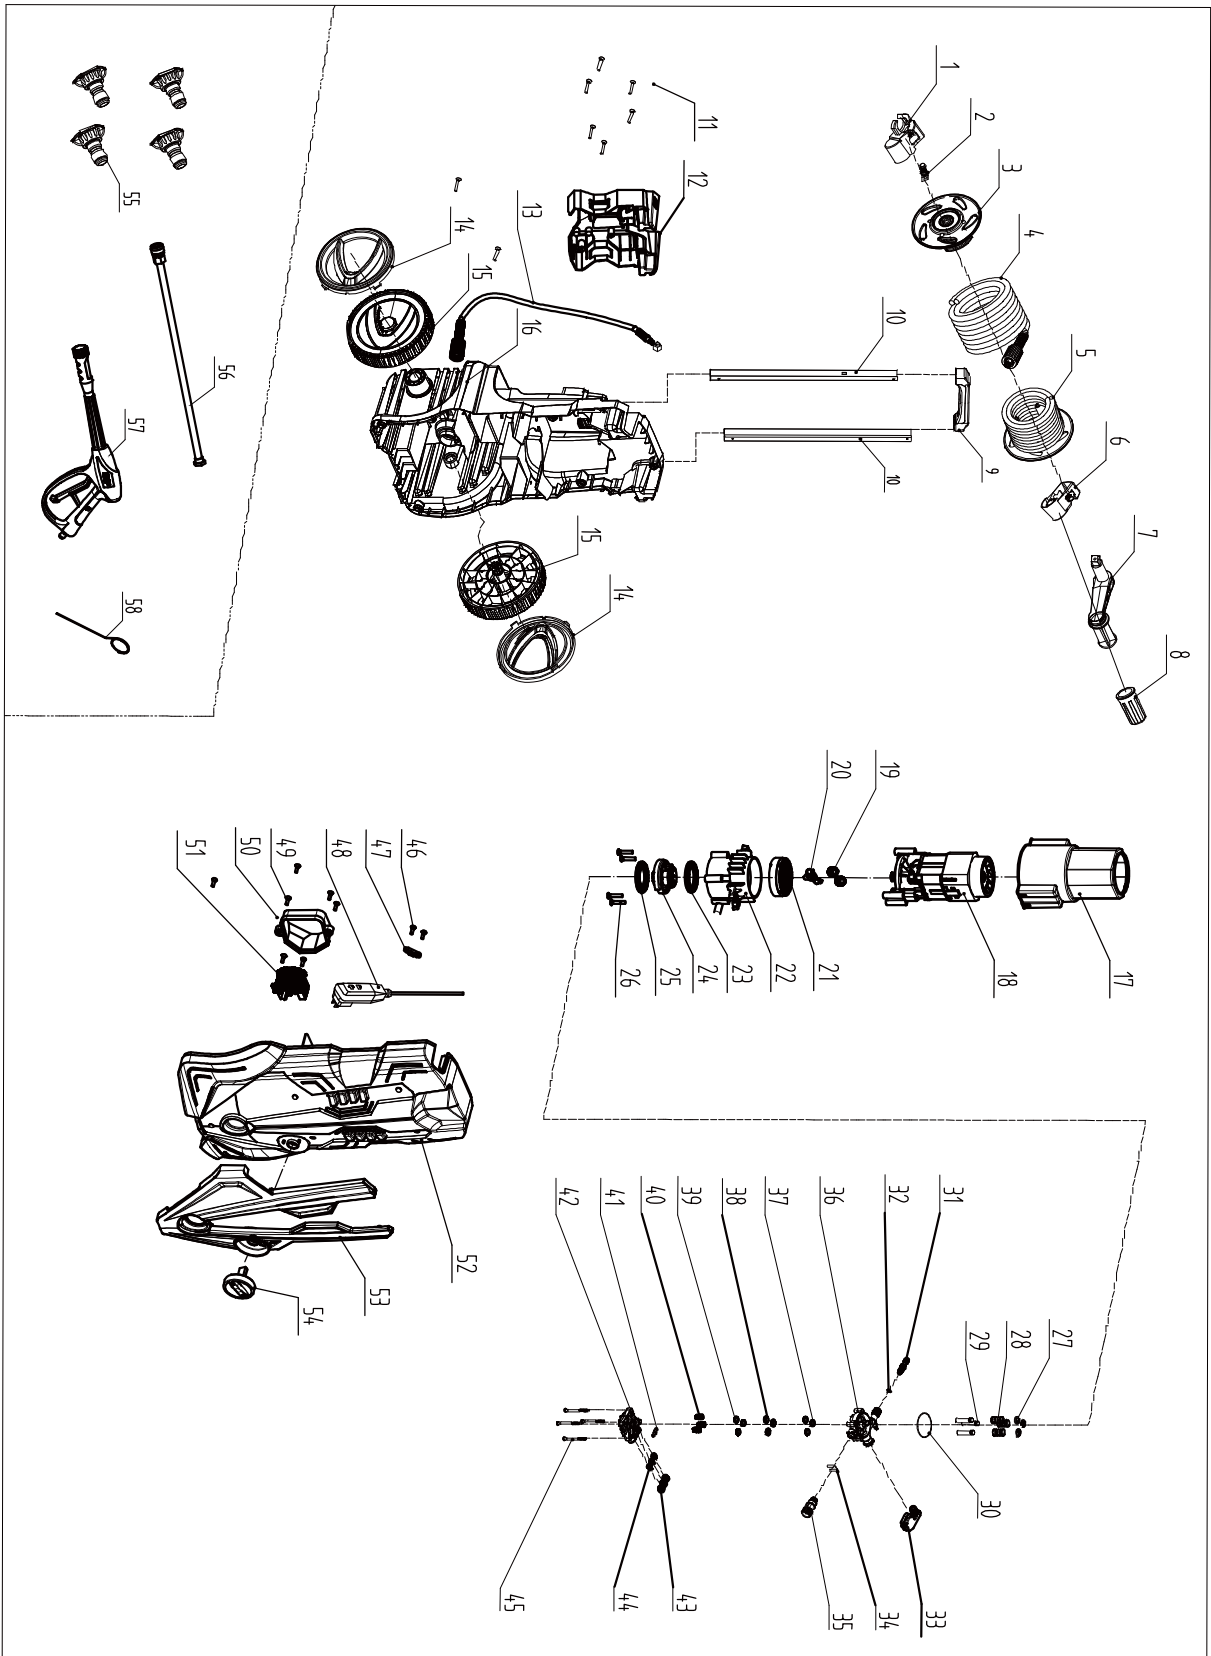

EXPLODED VIEW

PARTS LIST

Number	Stock#	Description	QTY.
1	PS2028-001	METAL HANDLE LEFT FIXING BLOCK (FOR GUN)	1
2	PS2028-002	BRASS CONNECTOR	1
3	PS2028-003	LEFT HOSE REEL	1
4	PS2028-004	HIGH PRESSURE HOSE L=8000	1
5	PS2028-005	RIGHT HOSE REEL	1
6	PS2028-006	METAL HANDLE RIGHT FIXING BLOCK (FOR HANDLE)	1
7	PS2028-007	HANDLE FOR HOSE REEL	1
8	PS2028-008	HANDLE KNOB FOR HOSE REEL	1
9	PS2028-009	METAL HANDLE SEAT	1
10	PS2028-010	EXTRUSION PROFILES FOR HANDLE	2
11	PS2028-011	SCREW 3,9x22	17
12	PS2028-012	METAL HANDLE BRACKET	1
13	PS2028-013	HIGH PRESSURE HOSE L=750	1
14	PS2028-014	WHEEL COVER	2
15	PS2028-015	WHEEL	2
16	PS2028-016	BACK CABINET	1
17	PS2028-017	MOTOR CONVEYOR	1
18	PS2028-018	MOTOR	1
19	PS2028-019	GEAR Z22	2
20	PS2028-020	PLANET SUPPORT	1
21	PS2028-021	OUTSIDE GEAR Z56	1
22	PS2028-022	ALUMINUM FLANGE	1
23	PS2028-023	THRUST BEARING 45x62x11	1
24	PS2028-024	WOBBLE PLATE 8.2°	1
25	PS2028-025	THRUST BEARING 35X55X12	1
26	PS2028-026	SCREW 5.5*25	4
27	PS2028-027	RETAINING RING D.21	3
28	PS2028-028	PISTON SPRING	3
29	PS2028-029	PISTON	3
30	PS2028-030	O-RING 62X2.1	1
31	PS2028-031	CHECK VALVE ASSEMBLY	1
32	PS2028-032	RING X VALVE GUIDE	1
33	PS2028-033	BODY GUIDE	1
34	PS2028-034	TOTAL STOP SWITCH	1
35	PS2028-035	INLET PIN	1
36	PS2028-036	INLET PLASTIC JOINT	1
37	PS2028-037	OIL SEAL	3

38	PS2028-038	RING FOR SUPPORT SEAL	3
39	PS2028-039	WATER SEAL	3
40	PS2028-040	SUCTION VALVE	3
41	PS2028-041	SEAL GASKET	1
42	PS2028-042	PARTNER HEAD	1
43	PS2028-043	DELIVERY VALV.CAP	3
44	PS2028-044	DELIVERY VALVES	3
45	PS2028-045	SCREW M6*60	4
46	PS2028-046	SCREW 3,9x22	2
47	PS2028-047	FIX PAD	1
48	PS2028-048	USA PLUG	1
49	PS2028-049	SCREW 3,9x22	2
50	PS2028-050	COVER FOR ELECTRICAL BOX	1
51	PS2028-051	ROTARY SWITCH	1
52	PS2028-052	FRONT CABINET	1
53	PS2028-053	FRONT PAD	1
54	PS2028-054	SWITCH KNOB	1
55	PS2028-055	NOZZLE KIT	1
56	PS2028-056	LANCE	1
57	PS2028-057	GUN	1
58	PS2028-058	PIN FOR NOOZLE	1