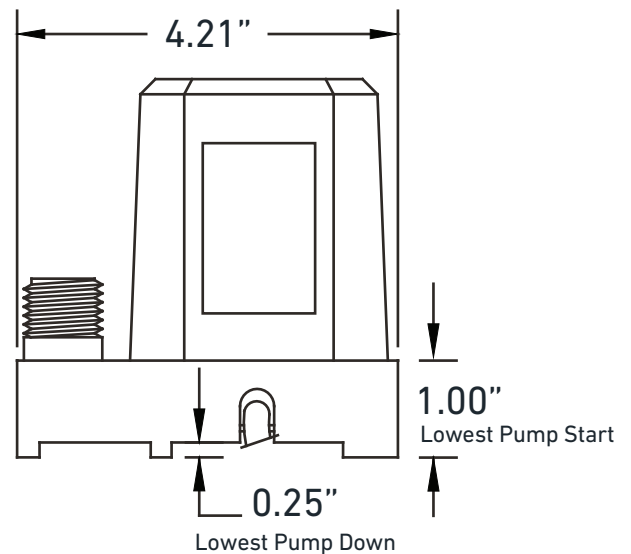

# Bottom Intake Direct Drive Pump

### Bottom Intake Direct Drive Pump

**Includes:**

- 11.1 ft. max lift, 115 vac
- Low maintenance high torque motor
- No oil filled
- Pump water as shallow as 0.25"
- 6 ft power cord with plug

L	W	H	Outlet	Inlet	Volts/Hz	Amps	Flow (GPH) @					Max Lift	Wt.
							1'	2'	4'	6'	8'		
4.8"	4.3"	4.0"	1/2" MNPT	Screen, Bottom	115/60	0.8	425	405	342	276	192	11.1'	4.1 lbs