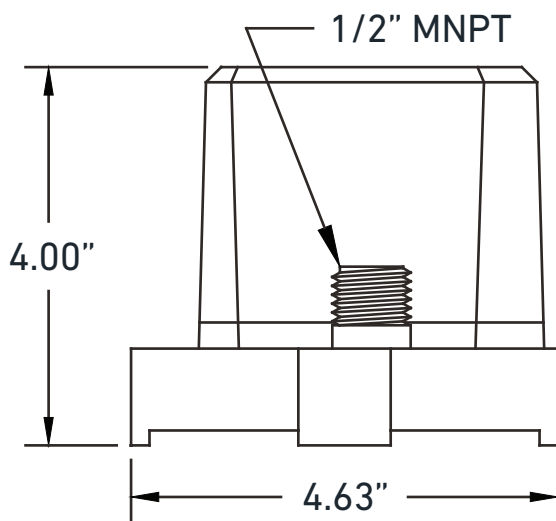

# Bottom Intake Direct Drive Pump

### Bottom Intake Direct Drive Pump

**Includes:**

- 11.1 ft. max lift, 115 vac
- Low maintenance high torque motor
- No oil filled
- Pump water as shallow as 0.25"
- 6 ft power cord with plug

L	W	H	Outlet	Inlet	Volts/Hz	Amps	Flow (GPH) @					Max Lift	Wt.
							1'	2'	4'	6'	8'		
4.8"	4.3"	4.0"	1/2" MNPT	Screen, Bottom	115/60	0.8	425	405	342	276	192	11.1'	4.1 lbs