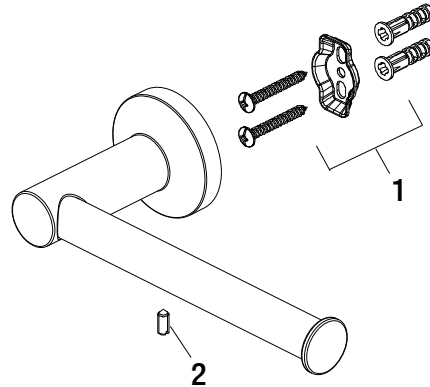

Part	Description	Part #	Internet SKU #	Store SKU #
1	Plastic Anchor	RP80216		
	Mounting Bracket			
	Wood Screw			
2	Set Screw	RP50078		

Replacement Parts List

Glacier Bay Dorind Series Towel Ring

MODEL	SKU #	FINISH
20202-0501	1008456713	Chrome
20202-0504	1008456729	Brushed Nickel
20202-054405	1008456780	Matte Gold
20202-0510H	1008456751	Matte Black

Part	Description	Part #	Internet SKU #	Store SKU #
1	Plastic Anchor	RP80216		
	Mounting Bracket			
	Wood Screw			
2	Set Screw	RP50078		

Replacement Parts List

Glacier Bay Dorind Series Tissue Holder

MODEL	SKU #	FINISH
20202-2001	1008450529	Chrome
20202-2004	1008450938	Brushed Nickel
20202-204405	1008451236	Matte Gold
20202-2010H	1008451080	Matte Black