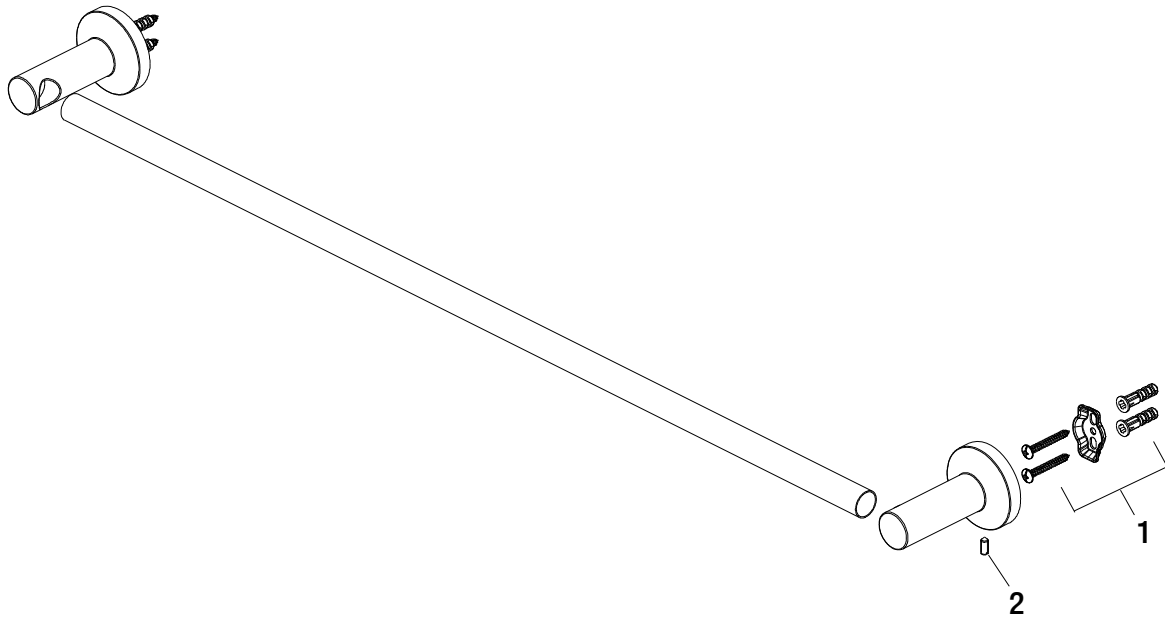

Replacement Parts List

Glacier Bay Dorind Series 24 IN. Towel Bar

MODEL	SKU #	FINISH
20202-0201	1008450206	Chrome
20202-0204	1008450255	Brushed Nickel
20202-024405	1008450348	Matte Gold
20202-0210H	1008450262	Matte Black

Part	Description	Part #	Internet SKU #	Store SKU #
1	Plastic Anchor	RP80216		
	Mounting Bracket			
	Wood Screw			
2	Set Screw	RP50078		

Replacement Parts List

Glacier Bay Dorind Series Towel Ring

MODEL	SKU #	FINISH
20202-0501	1008456713	Chrome
20202-0504	1008456729	Brushed Nickel
20202-054405	1008456780	Matte Gold
20202-0510H	1008456751	Matte Black

Part	Description	Part #	Internet SKU #	Store SKU #
1	Plastic Anchor	RP80216		
	Mounting Bracket			
	Wood Screw			
2	Set Screw	RP50078		

Replacement Parts List

Glacier Bay Dorind Series Tissue Holder

MODEL	SKU #	FINISH
20202-2001	1008450529	Chrome
20202-2004	1008450938	Brushed Nickel
20202-204405	1008451236	Matte Gold
20202-2010H	1008451080	Matte Black