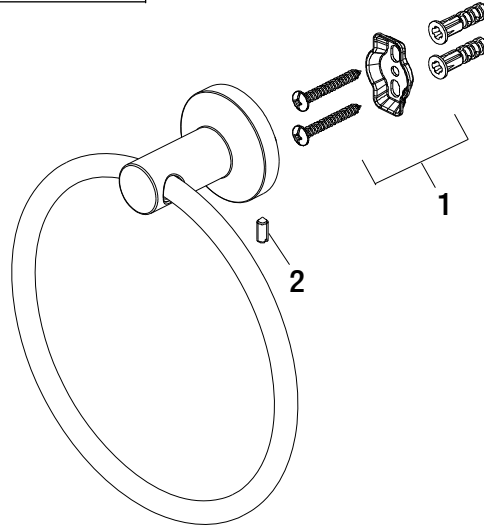

Replacement Parts List

Glacier Bay Dorind Series 24 IN. Towel Bar

MODEL	SKU #	FINISH
20202-0201	1008450206	Chrome
20202-0204	1008450255	Brushed Nickel
20202-024405	1008450348	Matte Gold
20202-0210H	1008450262	Matte Black

Part	Description	Part #	Internet SKU #	Store SKU #
1	Plastic Anchor	RP80216		
	Mounting Bracket			
	Wood Screw			
2	Set Screw	RP50078		

Replacement Parts List

Glacier Bay Dorind Series Towel Ring

MODEL	SKU #	FINISH
20202-0501	1008456713	Chrome
20202-0504	1008456729	Brushed Nickel
20202-054405	1008456780	Matte Gold
20202-0510H	1008456751	Matte Black

Part	Description	Part #	Internet SKU #	Store SKU #
1	Plastic Anchor	RP80216		
	Mounting Bracket			
	Wood Screw			
2	Set Screw	RP50078		

Replacement Parts List

Glacier Bay Dorind Series Tissue Holder

MODEL	SKU #	FINISH
20202-2001	1008450529	Chrome
20202-2004	1008450938	Brushed Nickel
20202-204405	1008451236	Matte Gold
20202-2010H	1008451080	Matte Black

Part	Description	Part #	Internet SKU #	Store SKU #
1	Plastic Anchor	RP80216		
	Mounting Bracket			
	Wood Screw			
2	Set Screw	RP50078		