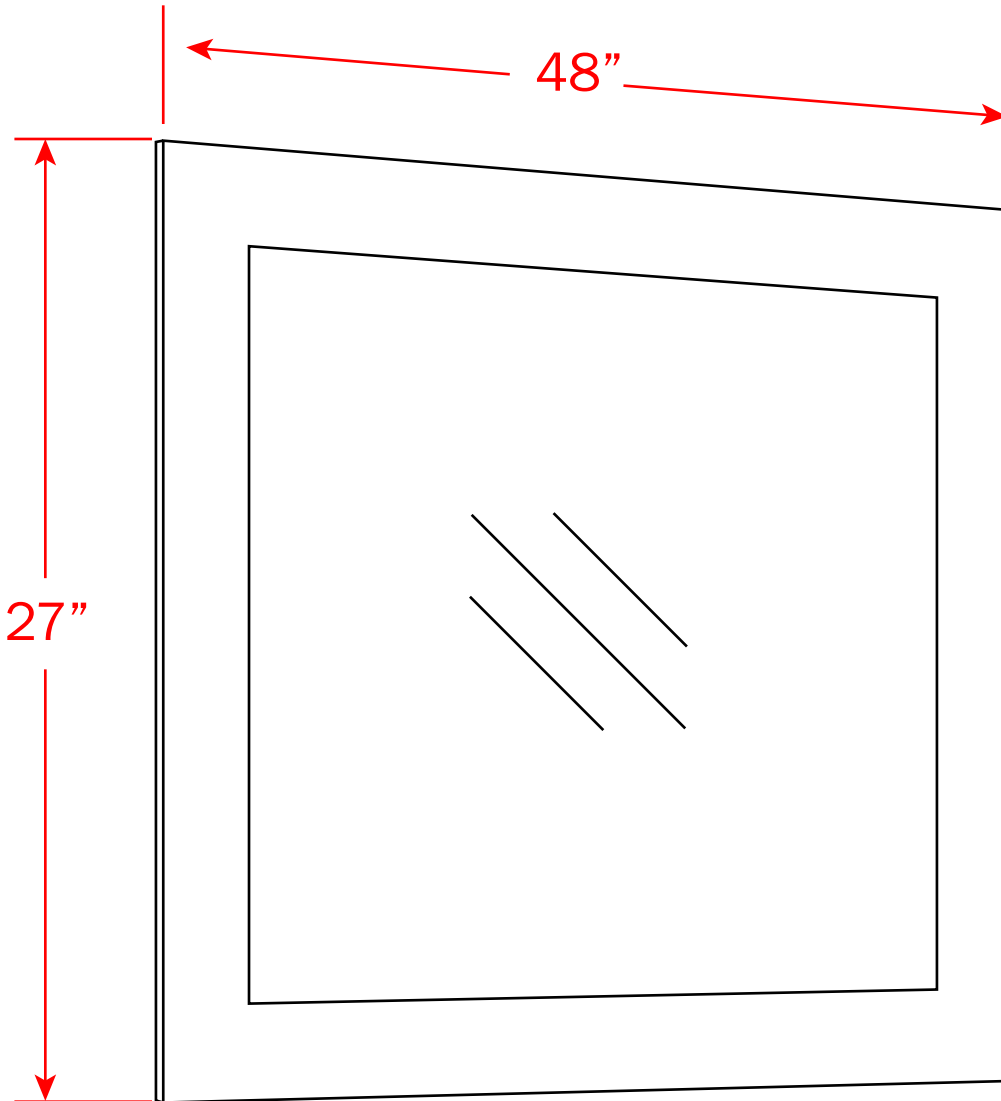

Specification Sheet

Encore BLU101 48"
LED Mirror

ALL DIMENSIONS & SPECIFICATIONS
ARE APPROXIMATE & SUBJECT TO
CHANGE WITHOUT NOTICE.