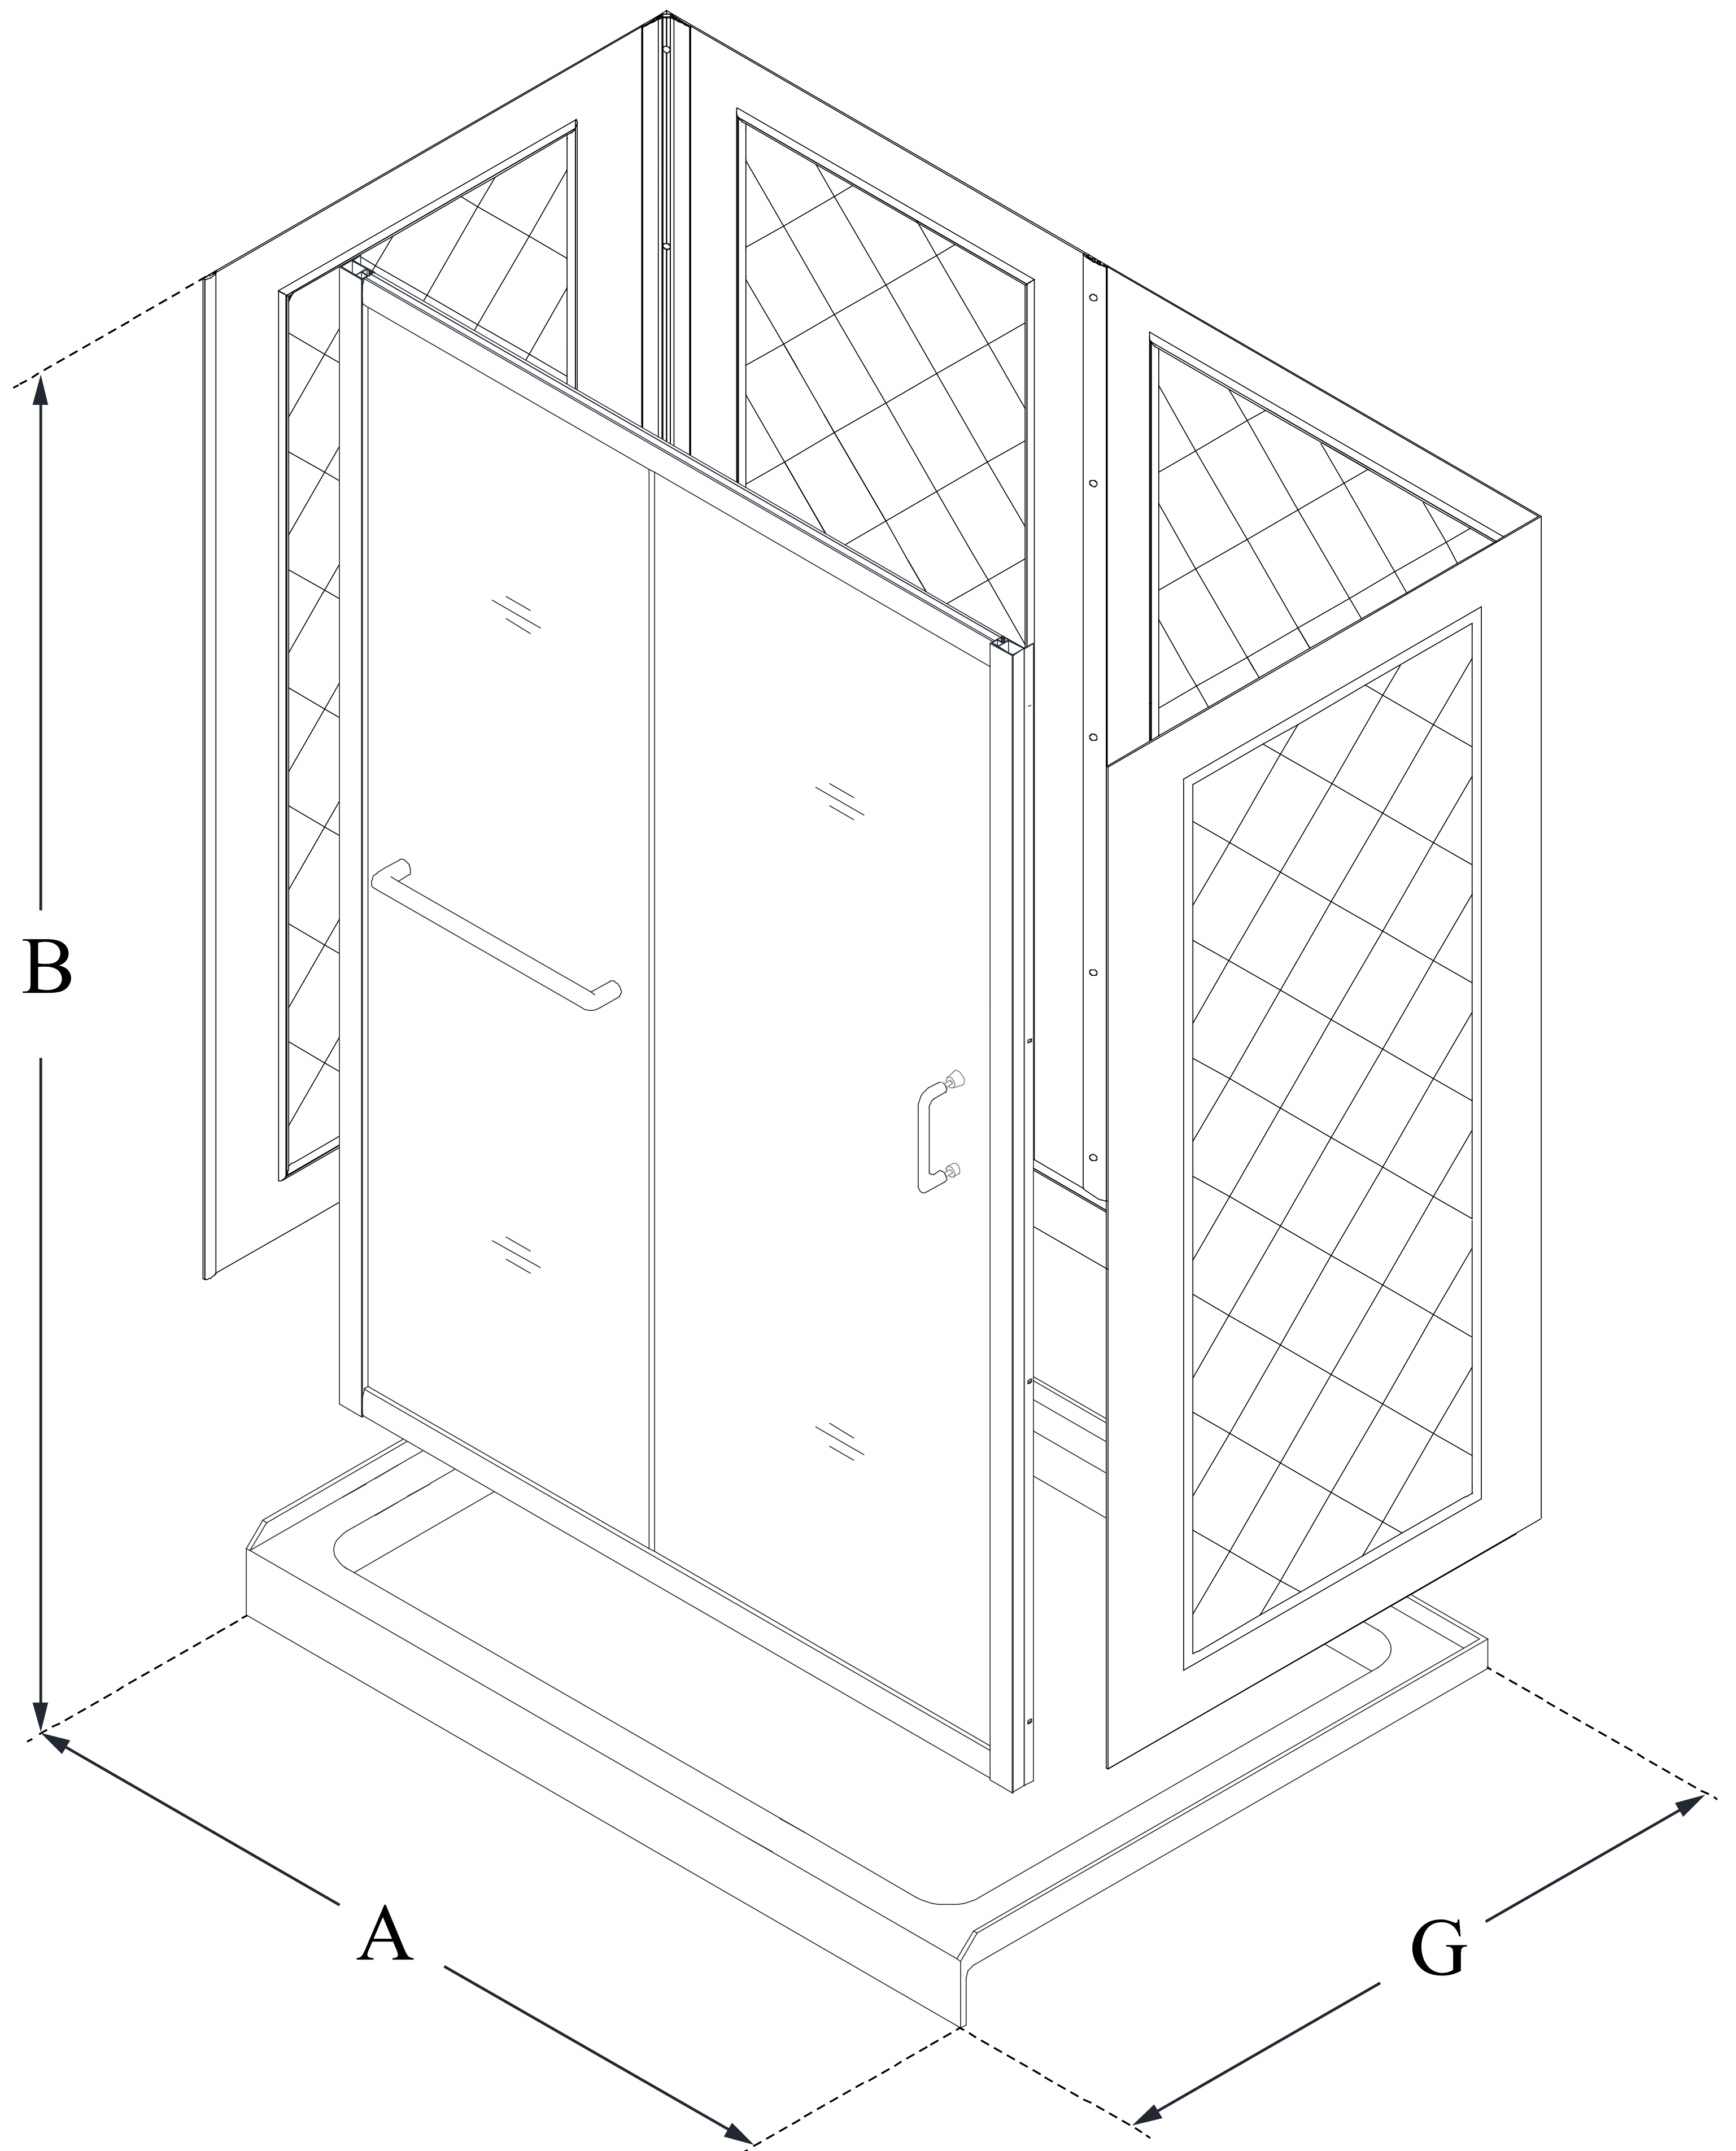

## **INFINITY-Z**

DreamLine Infinity-Z 36 in. D x  
48 in. W x 76 3/4 in. H Frameless  
Sliding Shower Door, Shower  
Base and Q-WALL-5 Backwall Kit

### **KIT CONTENTS:**

- SHOWER DOOR
- SHOWER BASE
- QWALL BACKWALLS

### **CONFIGURATION DIMENSIONS:**

**A: 48 in.**

KIT WIDTH

**B: 76 3/4 in.**

KIT HEIGHT

**G: 36 in.**

KIT DEPTH

### **AVAILABLE DRAIN LOCATIONS:**

- CENTER

For precise drain location, please refer to the  
included base technical drawing

DreamLine reserves the right to update or modify the hardware or materials pictured  
without prior notice for the purpose of product improvement and customer satisfaction.