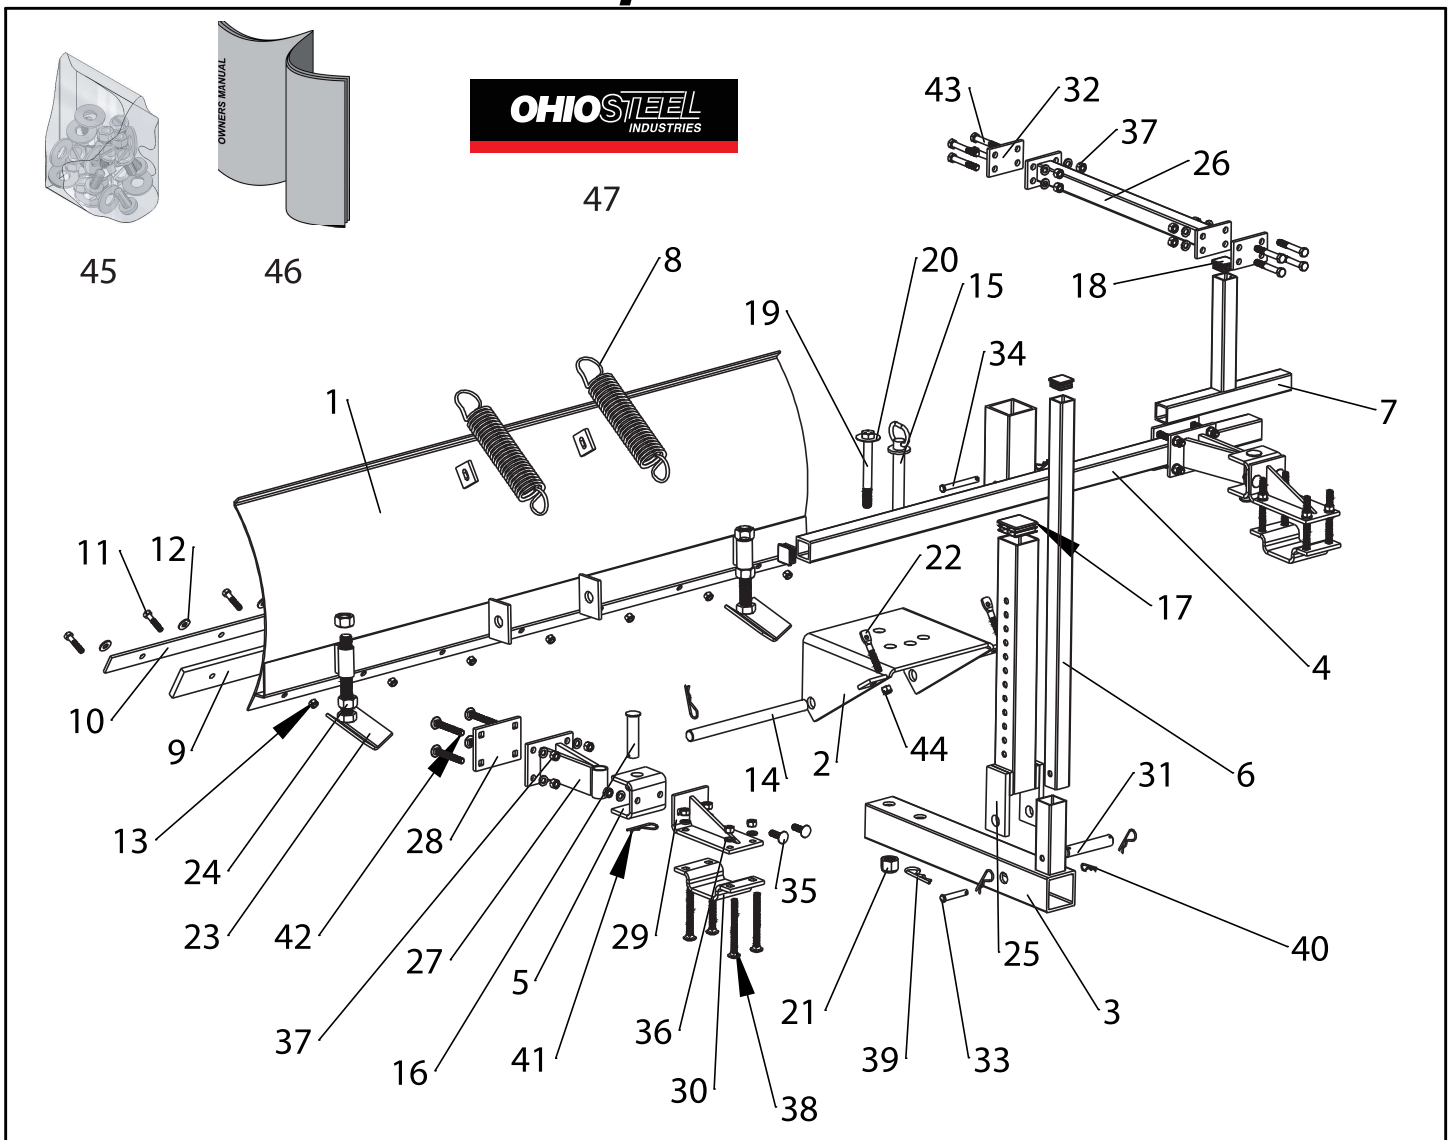

Repair Parts

ITEM	PART NO.	DESCRIPTION	QTY.	ITEM	PART NO.	DESCRIPTION	QTY.
1	6003322	SNOW BLADE WELDMENT	1	25	6003388	VERTICAL ROTATION ASSY	1
2	6003372	PIVOT PLATE WELDMENT	1	26	6003390	FOOT LIFT ASSY	1
3	6003370	LOWER FRAME WELDMENT	1	27	6003394	SUPPORT BRACKET ASSY	2
4	6003374	HORIZONTAL MOUNTING BAR	1	28	6003395	MOUNTING BRACKET PLATE	2
5	6003375	SWIVEL BRACKET	2	29	6003398	L-BRACKET ASSY	2
6	6003339	FOOT LIFT TUBE	1	30	6003399	MOUNTING PLATE BENT	2
7	6003376	FOOT PEDAL ASSY	1	31	6003484	UNIVERSAL PIVOT AXLE	1
8	6003400	EXTENSION SPRING	2	32	6003389	LOCK PLATE	2
9	6003324	WEAR STRIP, POLY	1	33	6003363	3/8" PIN X 1-1/4"	1
10	6003321	EDGE STRIP, STEEL	1	34	6003364	3/8" PIN X 2-3/4"	1
11	6000562	HEX BOLT, 5/16-18 X 1-1/2"	7	35	6003326	3/8-16 x 1-1/4 CARRIAGE BOLT	4
12	3000711	5/16" USS WASHER	7	36	300078	3/8" LOCKWASHER	28
13	3000616	5/16-18 NYLOC NUT	7	37	300069	3/8-16 HEX NUT	28
14	6003377	BLADE PIVOT ROD	1	38	6003327	3/8-16 X 4" CARRIAGE BOLT	8
15	6003378	HANDLE PIVOT PIN	1	39	6001311	COTTER PIN	1
16	6003379	CONNECTOR PIN	2	40	6000372	HAIRPIN COTTER	2
17	6001012	2" SQ TUBE PLUG	1	41	300084	HAIRPIN COTTER	6
18	6003380	1-1/4" SQ TUBE PLUG	4	42	6003366	3/8-16 x 2-3/4 CARRIAGE BOLT	8
19	6003381	3/4-10 x 4" HEX BOLT	1	43	6001284	3/8-16 x 2-1/2 HEX BOLT	8
20	300072	3/4" WASHER	1	44	3000618	3/8-16 NYLOC NUT	2
21	6002927	3/4-10 NYLOC NUT	1	45	6003401	BOLT BAG	1
22	6003403	3/8-16 X 3" HANGER BOLT	2	46	6003404	OWNERS MANUAL	1
23	6003383	SKID SHOE ASSY	2	47	300111	OSI DECAL	1
24	3000617	3/4-10 HEX NUT	4	48	6003609	WARNING DECAL	1