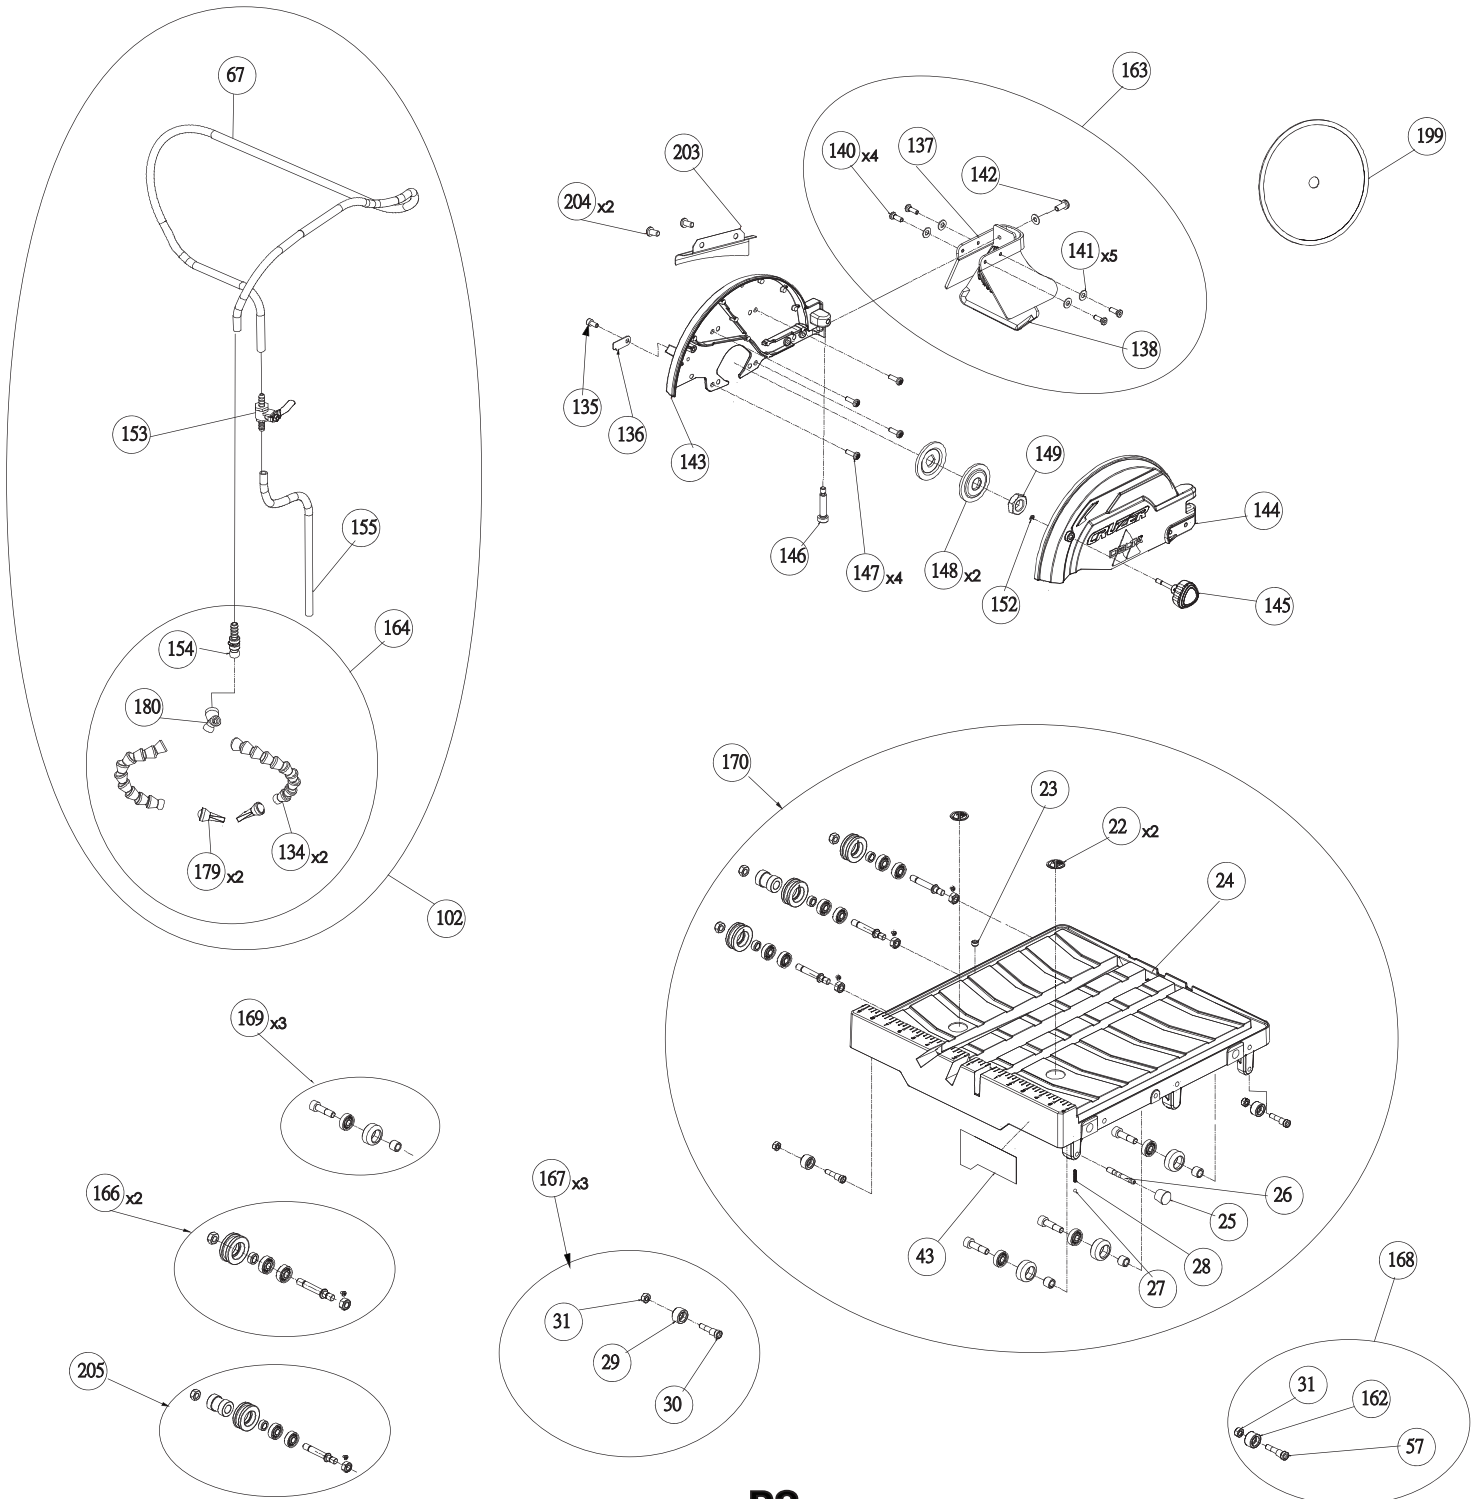

Additional Service Parts Assemblies

REPLACEMENT PARTS