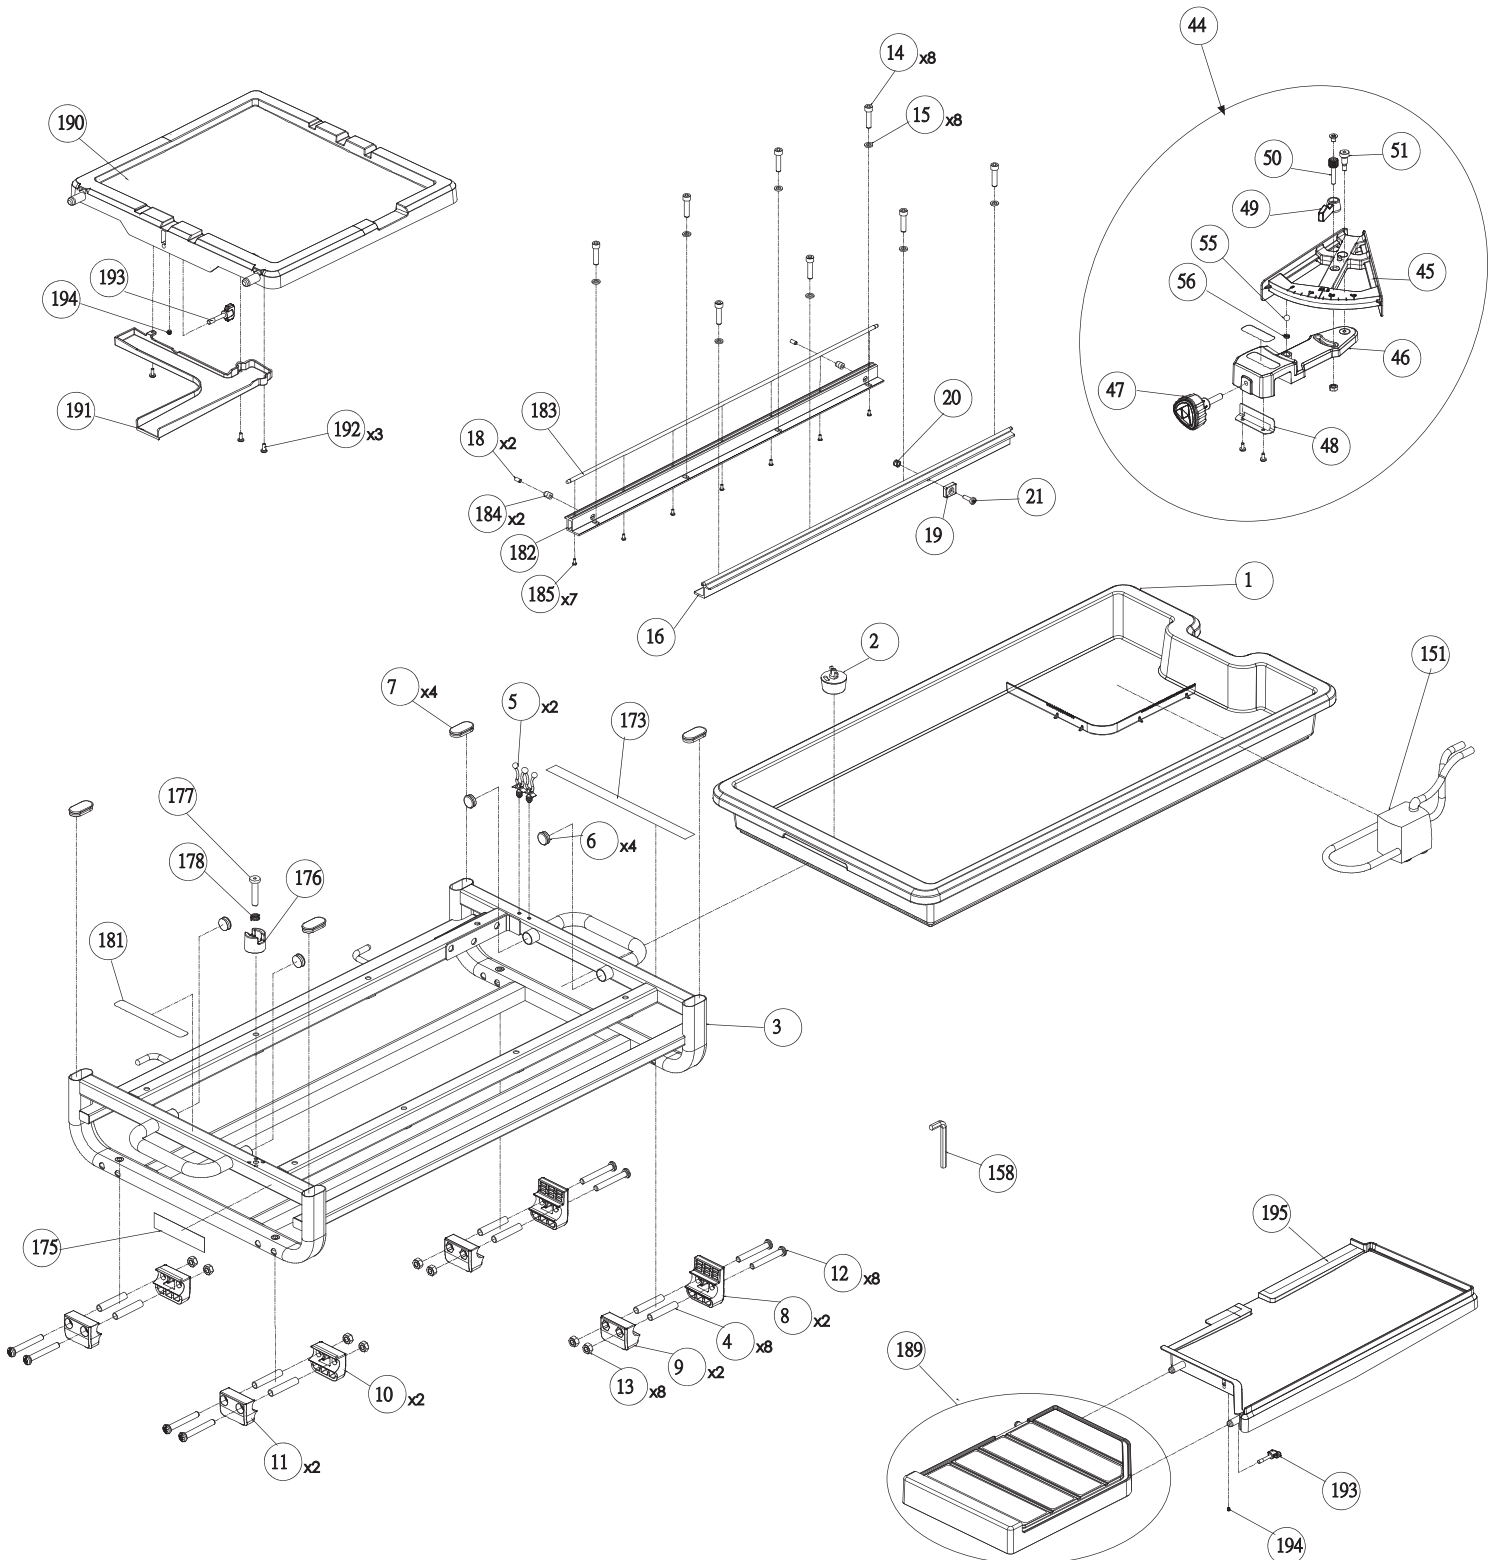

MODEL 96-107

7 IN TILE SAW