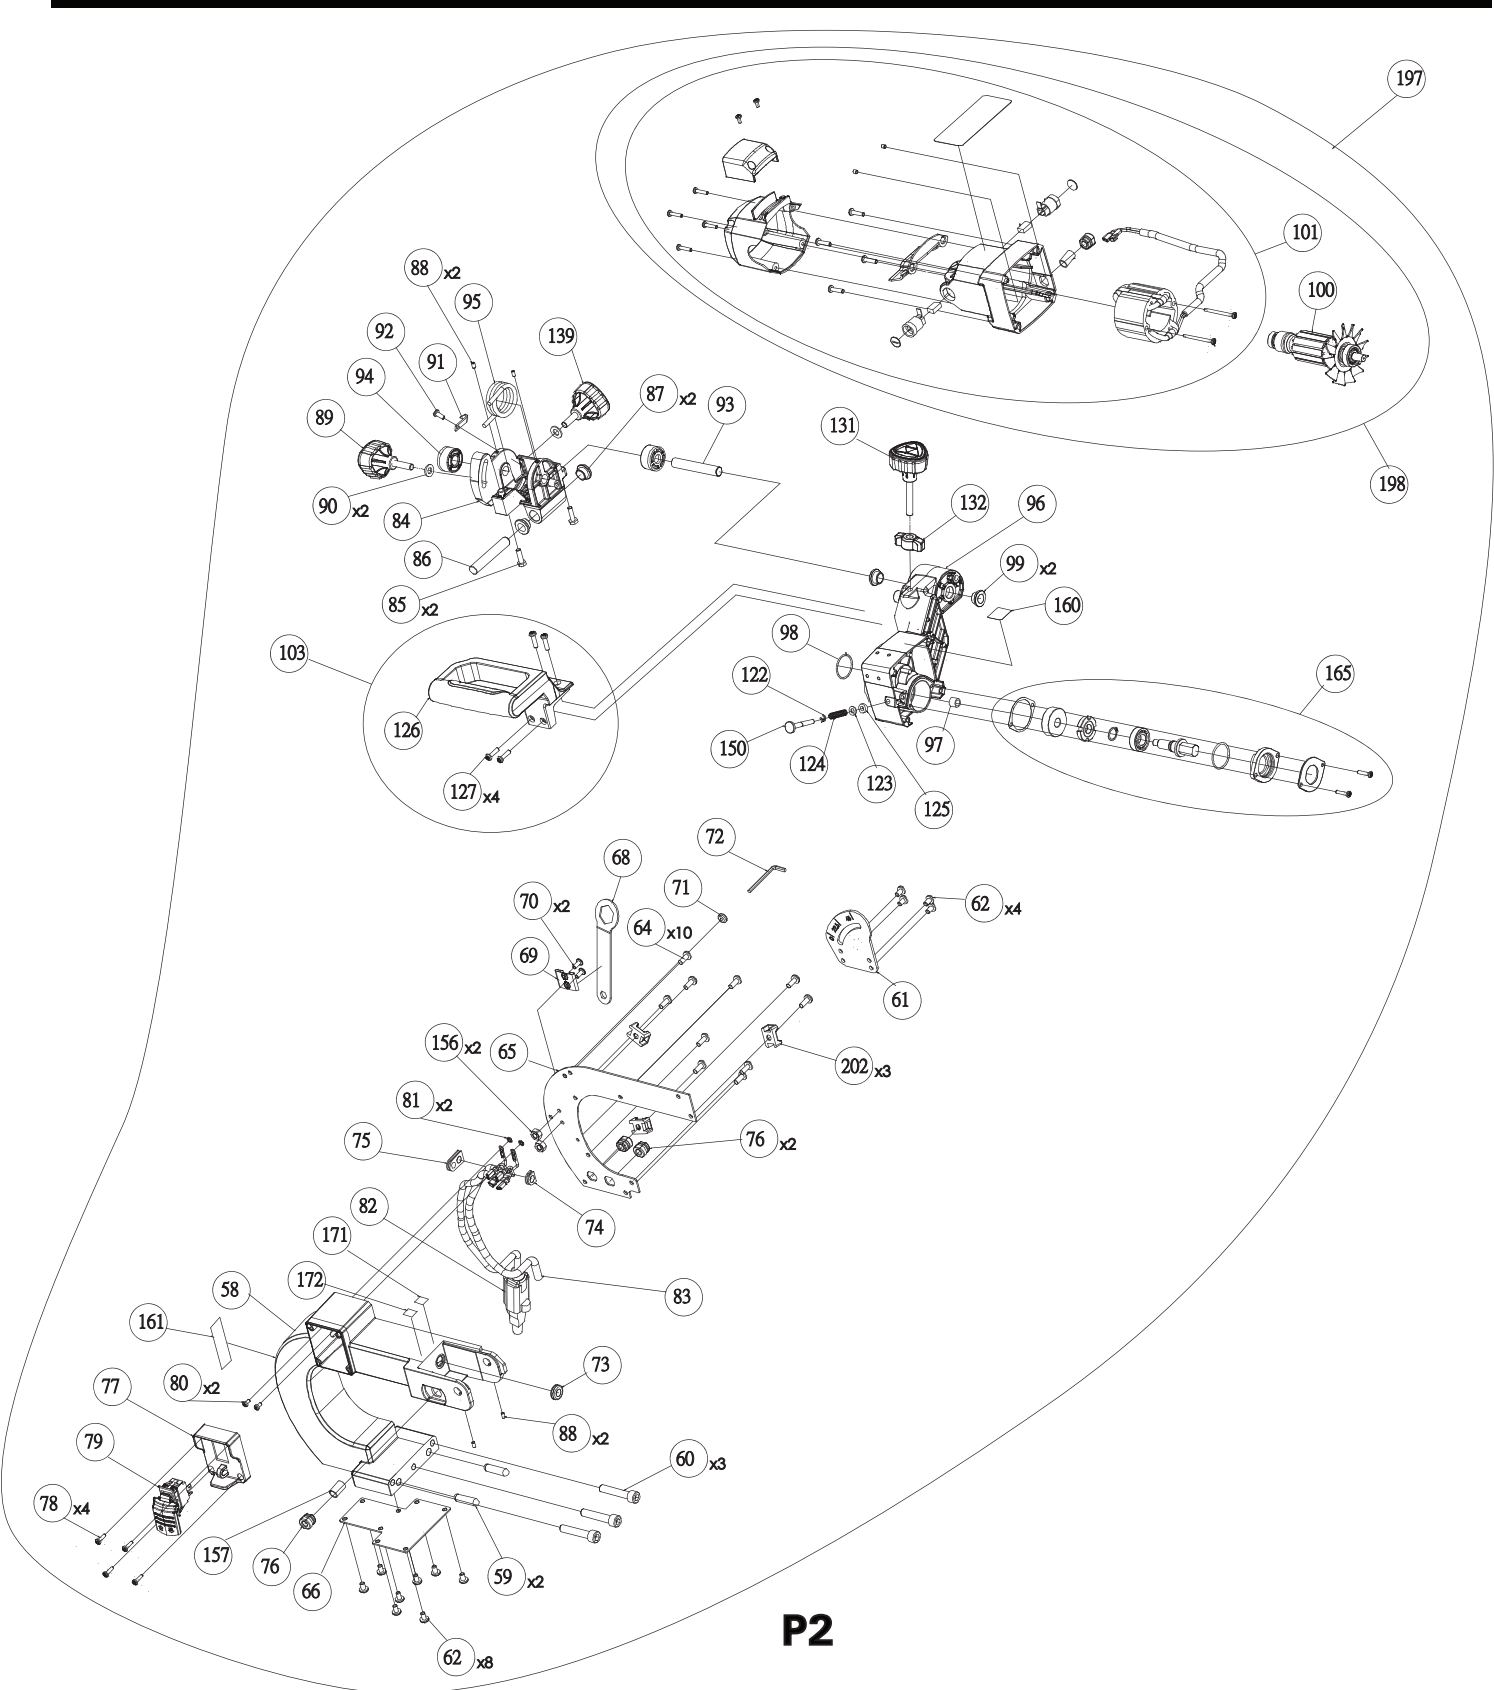

MODEL 96-107

7 IN TILE SAW