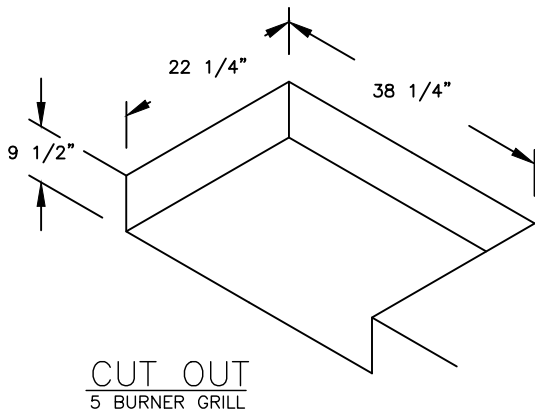

LINE	BARBECUE LINE
MODEL	5 BRNR G5 GRILL
NUM	

SCALE: N/A

TITLE
2021 BARBECUE LINE
GRILLS
5 BURNER G5 GRILL

DWG NO.
BBQ18G05

DWG BY
M ORTEGA

DATE
12/8/2020

REVISED

NOTE:
DUE TO OUR CONTINUOUS IMPROVEMENT PROGRAM, ALL MODELS
AND SPECIFICATIONS ARE SUBJECT TO CHANGE WITHOUT NOTICE.