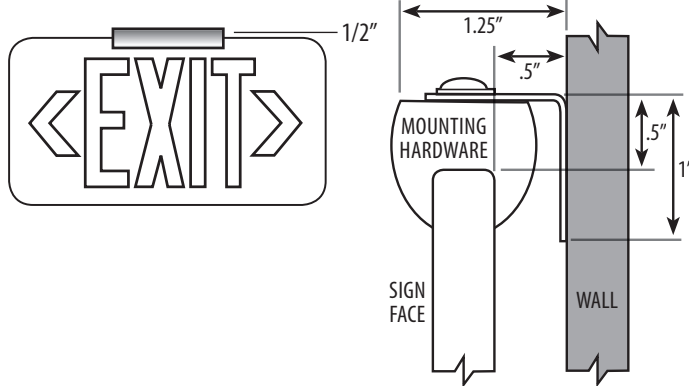

# LumAware UL Listed 50' Aluminum Photoluminescent Exit Sign Channel Bracket Mounting System

## Technical Information

Utilizes Advanced Photoluminescent Technology®

- Size: 8.5" x 15.75"
- Background Colors:
  - Stainless Steel
  - Green
  - Red
- Lettering: Photoluminescent letters
- Visibility: 50 feet
- Directional: Chevron kit included (Field Applied)