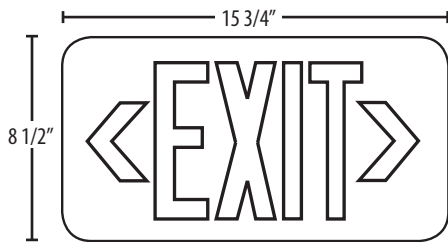

# LumAware UL Listed 50' Aluminum Photoluminescent Exit Sign Channel Bracket Mounting System

## Technical Information

Utilizes Advanced Photoluminescent Technology®

- Size: 8.5" x 15.75"
- Background Colors:
  - Stainless Steel
  - Green
  - Red
- Lettering: Photoluminescent letters
- Visibility: 50 feet
- Directional: Chevron kit included (Field Applied)