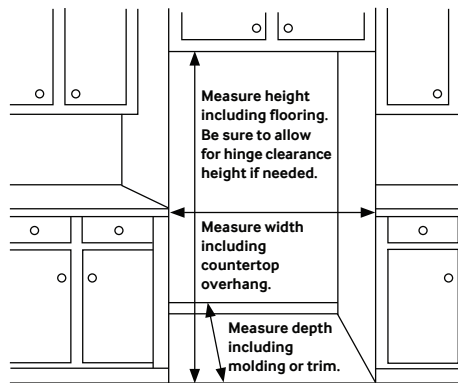

22 cu. ft. Capacity

Installation Specifications

1. Measure the height, width and depth of the opening, making sure to include baseboards, molding tile, countertop overhang, etc. Check to be sure there is enough room to open the door (consider walls, islands or other obstacles when measuring).
2. Refer to illustration below to determine dimensions.
3. Allow 2.5" of clearance on hinge side of refrigerator when installing next to a wall where handle may make contact.
4. Allow 1" minimum clearance at rear for proper air circulation and water/electrical connections. Allow a 3/8" minimum clearance at sides and top for ease of installation.
5. Ensure each door and entryway in the home is wide enough for the refrigerator to be moved through easily.

For optimal usage and to be able to open refrigerator doors completely, do not install next to a wall.

Please note: The following dimension and cutout information is for planning purposes only. For complete installation details, consult manual packed with product, or download manual online at samsung.com.

*Compressor, evaporator, condenser, drier and connecting tubing.

Product Dimensions & Weight

Dimensions (WxHxD with hinges, handles and doors):
35³/₄" x 70" x 31"

Dimensions (WxHxD without hinges and door):
35³/₄" x 68⁷/₈" x 28⁵/₈"