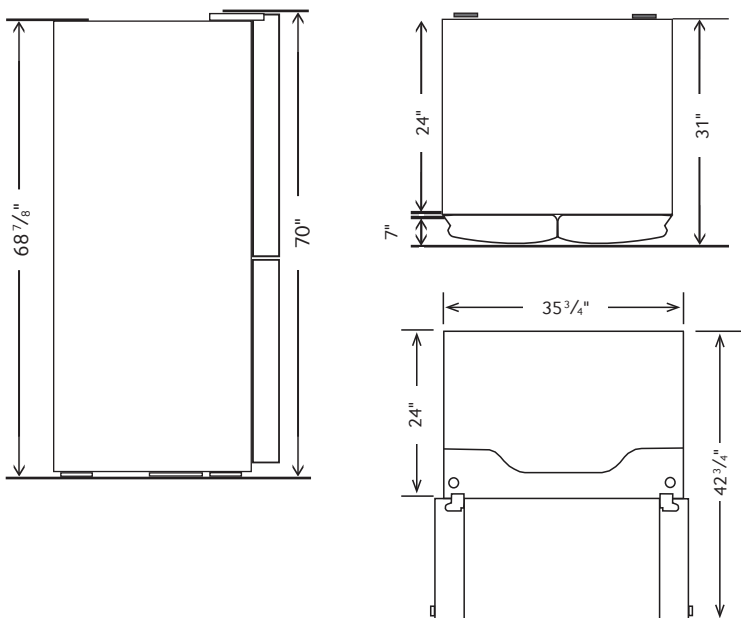

22 cu. ft. Capacity

Installation Specifications

1. Measure the height, width and depth of the opening, making sure to include baseboards, molding tile, countertop overhang, etc. Check to be sure there is enough room to open the door (consider walls, islands or other obstacles when measuring).
2. Refer to illustration below to determine dimensions.
3. Allow 2.5" of clearance on hinge side of refrigerator when installing next to a wall where handle may make contact.
4. Allow 1" minimum clearance at rear for proper air circulation and water/electrical connections. Allow a 3/8" minimum clearance at sides and top for ease of installation.
5. Ensure each door and entryway in the home is wide enough for the refrigerator to be moved through easily.

For optimal usage and to be able to open refrigerator doors completely, do not install next to a wall.

Please note: The following dimension and cutout information is for planning purposes only. For complete installation details, consult manual packed with product, or download manual online at samsung.com.

Dimensions

Total Capacity: 22.2 cu. ft.

Refrigerator: 12.6 cu. ft.

- Premium External Filtered Water and Ice Dispenser (Crushed or Cubed Ice)
- High-Efficiency LED Lighting
- 2 Humidity-Controlled Crispers
- 5 Tempered Glass Spill-Proof Shelves
 - 1 Slide-In
 - 1 Foldable Half
 - 3 Fixed
- 6 Door Bins
 - Right Door: 3 Door Bins
 - Left Door: 3 Regular Bins

*Compressor, evaporator, condenser, drier and connecting tubing.

Product Dimensions & Weight

Dimensions (WxHxD with hinges, handles and doors):
35³/₄" x 70" x 31"

Dimensions (WxHxD without hinges and door):
35³/₄" x 68⁷/₈" x 28⁵/₈"