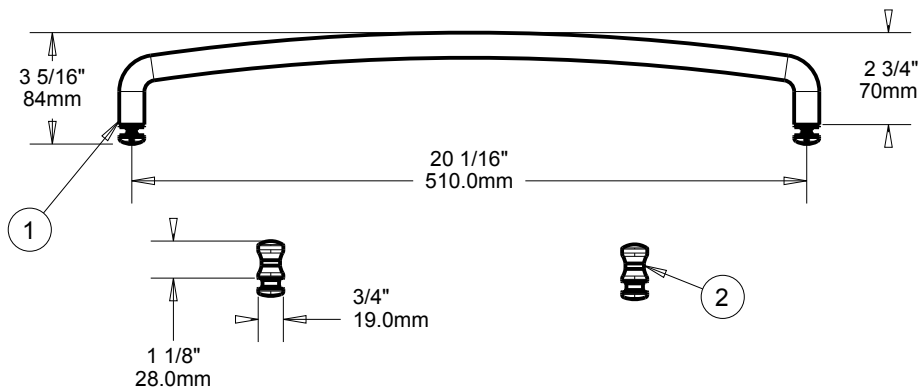

WARRANTY:

5 Year Limited Warranty.

see what Delta can do™

SHOWER DOOR

SLIDING MOD STYLE BATHTUB TRACK 60"

ID	DESCRIPTION	QTY	MATERIAL
1	#8-18 X 1.5" LONG PHILLIPS HEAD	4	SS
2	6mm Blade Seal	1	PVC
3	6mm Bumper Seal	1	PVC
4	6mm Damper	4	ASSEMBLY
5	6mm Door Roller Assembly	4	ASSEMBLY
6	6mm Outer Angle Blade Seal	2	PVC
7	6mm Top Track	1	AL6463
8	Acrylic Wall Anchor	4	NYLON
9	Bottom Track	1	AL6463
10	Bumper	2	PVC
11	Center Divider	1	NYLON
12	Collar Bracket	2	ZINC_DIE_CAST
13	Collar Bracket Template	1	AL6063
14	Damper Drilling Template	1	NYLON
15	Retention Plate	2	NYLON
16	Tile Wall Anchors	4	PVC
17	Trim Cap	1	PVC

UNIQUE FEATURE: Constructed of Corrosion Resistant Anodized Aluminum.
60" Track Assembly Kit

Fits 60" Shower Doors with an Opening min/max of 50 1/8" - 58 1/2" (127cm-149cm),
with a Height of 59 1/4" (150cm).

NOTE: Height of 63" (160cm) Required for installation
Compatible with all 1/4" (6mm) Delta Shower Glass

WARRANTY: 5 Year Limited Warranty.

see what Delta can do

TECHNICAL DATA

Shower Door

SIMPLICITY HANDLE WITH KNOBS

MATERIALS: Aluminum Bar, Zinc Knobs (Brushed Nickel and Oil Rubbed Bronze), Aluminum Knobs (Chrome).

INSTALLATION: Detailed Instructions and Hardware Included for Easy Installation.

UNIQUE FEATURE: Coordinates with Delta® Faucets and Bath Hardware. Compatible with all Delta® Sliding Bathtub or Shower Doors.