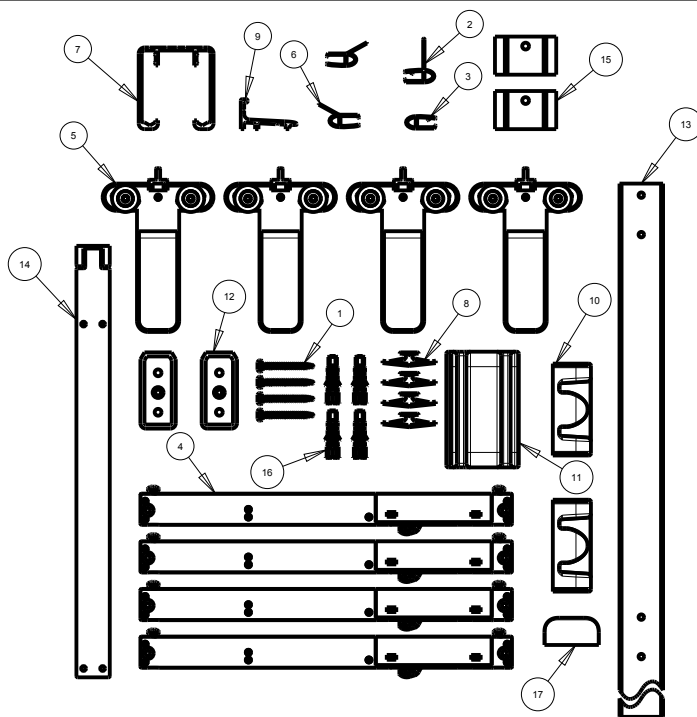

TECHNICAL DATA

Shower Door

SLIDING BATHUB 60" GLASS PANEL

MATERIALS:

1/4" (6mm) Tempered Glass Panel.

INSTALLATION:

Detailed Instructions and Hardware Included for Easy Installation.

UNIQUE FEATURE:

WARRANTY:

5 Year Limited Warranty.

see what Delta can do™

SHOWER DOOR

SLIDING MOD STYLE BATHTUB TRACK 60"

ID	DESCRIPTION	QTY	MATERIAL
1	#8-18 X 1.5" LONG PHILLIPS HEAD	4	SS
2	6mm Blade Seal	1	PVC
3	6mm Bumper Seal	1	PVC
4	6mm Damper	4	ASSEMBLY
5	6mm Door Roller Assembly	4	ASSEMBLY
6	6mm Outer Angle Blade Seal	2	PVC
7	6mm Top Track	1	AL6463
8	Acrylic Wall Anchor	4	NYLON
9	Bottom Track	1	AL6463
10	Bumper	2	PVC
11	Center Divider	1	NYLON
12	Collar Bracket	2	ZINC_DIE_CAST
13	Collar Bracket Template	1	AL6063
14	Damper Drilling Template	1	NYLON
15	Retention Plate	2	NYLON
16	Tile Wall Anchors	4	PVC
17	Trim Cap	1	PVC

UNIQUE FEATURE: Constructed of Corrosion Resistant Anodized Aluminum.
60" Track Assembly Kit

Fits 60" Shower Doors with an Opening min/max of 50 1/8" - 58 1/2" (127cm-149cm),
with a Height of 59 1/4" (150cm).

NOTE: Height of 63" (160cm) Required for installation
Compatible with all 1/4" (6mm) Delta Shower Glass

WARRANTY: 5 Year Limited Warranty.

see what Delta can do

TECHNICAL DATA

Shower Door

SIMPLICITY HANDLE WITH KNOBS