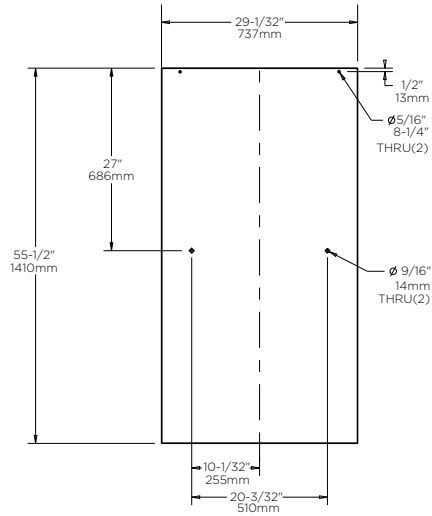

TECHNICAL DATA

Shower Door

SLIDING BATHUB 60" GLASS PANEL

MATERIALS:

1/4" (6mm) Tempered Glass Panel.

INSTALLATION:

Detailed Instructions and Hardware Included for Easy Installation.

UNIQUE FEATURE:

Spot Guard Easy Clean Coating.

Traditional: Fits Doors with an Opening min/max of 50 1/8" - 59 3/8" (127cm-151cm), with a Height of 58 1/8" (148cm)

Contemporary: Fits Doors with an Opening min/max of 50 1/8" - 58 1/2" (127cm-149cm), with a Height of 58 3/4" (149cm)

UNIQUE FEATURE: Constructed of Corrosion Resistant Anodized Aluminum.
60" Track Assembly Kit

Fits 60" Shower Doors with an Opening min/max of 50 1/8" - 58 1/2" (127cm-149cm),
with a Height of 59 1/4" (150cm).

NOTE: Height of 63" (160cm) Required for installation
Compatible with all 1/4" (6mm) Delta Shower Glass

WARRANTY: 5 Year Limited Warranty.

see what Delta can do

TECHNICAL DATA

Shower Door

SIMPLICITY HANDLE WITH KNOBS