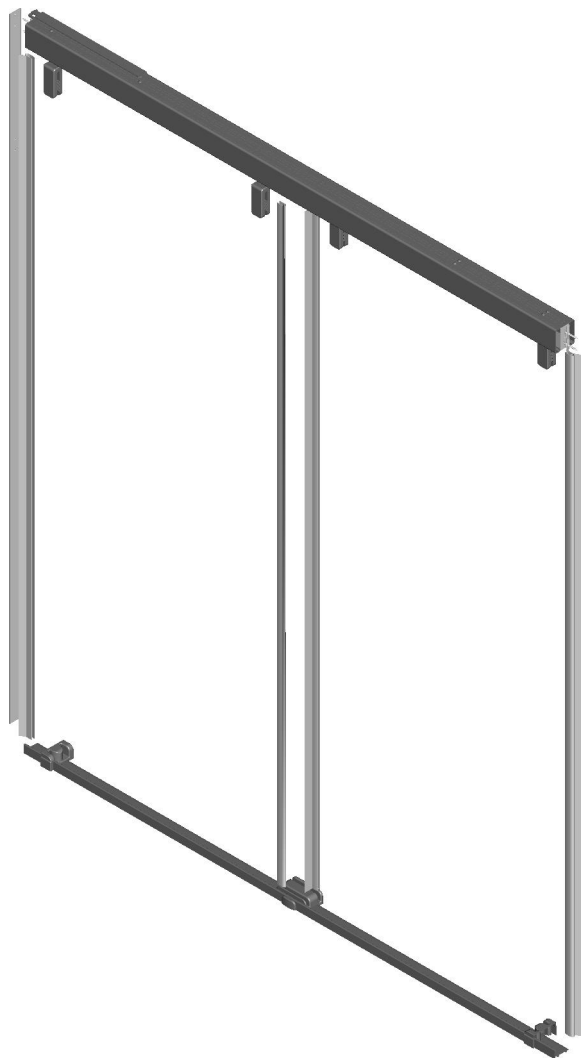

TECHNICAL DATA

Shower Door

SLIDING BATHUB 60" GLASS PANEL

MATERIALS:

1/4" (6mm) Tempered Glass Panel.

INSTALLATION:

Detailed Instructions and Hardware Included for Easy Installation.

UNIQUE FEATURE:

Spot Guard Easy Clean Coating.

Traditional: Fits Doors with an Opening min/max of 50 1/8" - 59 3/8" (127cm-151cm), with a Height of 58 1/8" (148cm)

Contemporary: Fits Doors with an Opening min/max of 50 1/8" - 58 1/2" (127cm-149cm), with a Height of 58 3/4" (149cm)

WARRANTY:

5 Year Limited Warranty.

see what Delta can do™

SHOWER DOOR

SLIDING MOD STYLE BATHTUB TRACK 60"

ID	DESCRIPTION	QTY	MATERIAL
1	#8-18 X 1.5" LONG PHILLIPS HEAD	4	SS
2	6mm Blade Seal	1	PVC
3	6mm Bumper Seal	1	PVC
4	6mm Damper	4	ASSEMBLY
5	6mm Door Roller Assembly	4	ASSEMBLY
6	6mm Outer Angle Blade Seal	2	PVC
7	6mm Top Track	1	AL6463
8	Acrylic Wall Anchor	4	NYLON
9	Bottom Track	1	AL6463
10	Bumper	2	PVC
11	Center Divider	1	NYLON
12	Collar Bracket	2	ZINC_DIE_CAST
13	Collar Bracket Template	1	AL6063
14	Damper Drilling Template	1	NYLON
15	Retention Plate	2	NYLON
16	Tile Wall Anchors	4	PVC
17	Trim Cap	1	PVC

UNIQUE FEATURE: Constructed of Corrosion Resistant Anodized Aluminum.
60" Track Assembly Kit

Fits 60" Shower Doors with an Opening min/max of 50 1/8" - 58 1/2" (127cm-149cm),
with a Height of 59 1/4" (150cm).