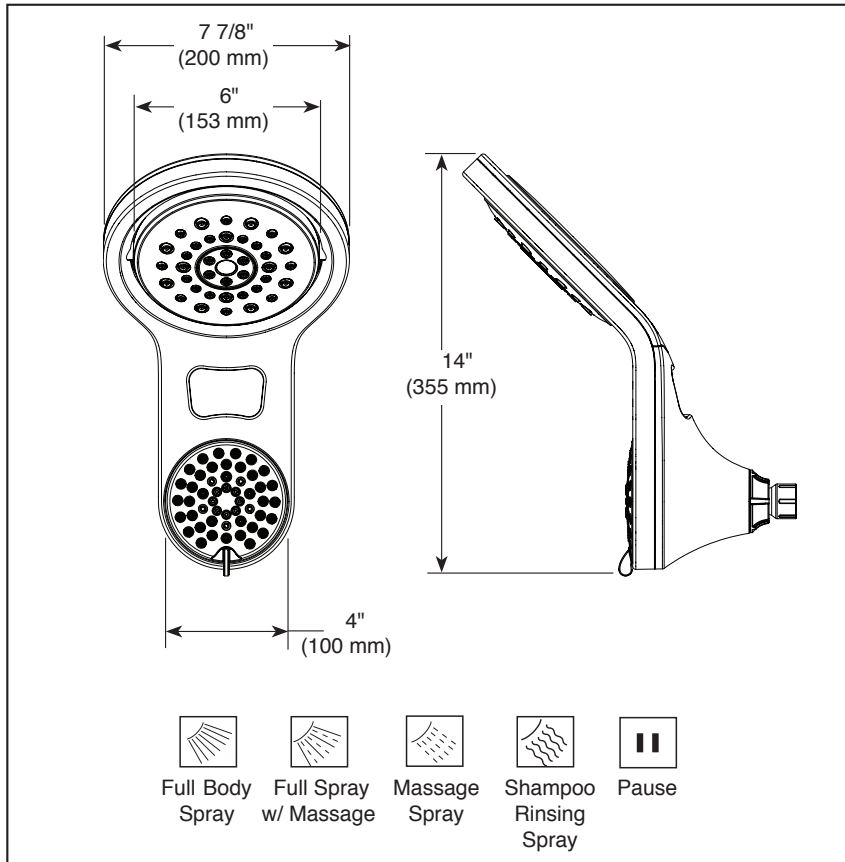

58580-PK ▲

Submitted Model No.: _____

Specific Features: _____

- 
 Full Body
Spray
- 
 Full Spray
w/ Massage
- 
 Massage
Spray
- 
 Shampoo
Rinsing
Spray
- 
 Pause

▲ Designate proper finish suffix

RAINCAN SHOWERHEAD/ FIXED COMBO

■ 5 Spray Setting Showerhead

FEATURES:

- Touch-Clean® Nozzles

STANDARD SPECIFICATIONS

- Maximum 2.00 gpm @ 80 psi, 7.6 L/min. @ 552 kPa
- Five function showerhead
- Change showerhead spray settings by rotating the spray face
- Single function raincan
- Diverter allows for single or shared operation of showerhead and Raincan
- The brass ball joint swivel angle is 10° (5° per side)
- The Raincan rotates 40° for adjustable coverage