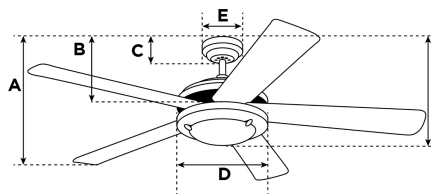

Item Number 7224500

Wengue Ceiling Fan

30" Espresso Finish Reversible Blades (Espresso/Dark Cherry)
Includes Light Kit with Opal Frosted Glass

Specifications

Size	30"
Blades.....	Reversible MDF Blades (Espresso/Dark Cherry)
Blade Pitch.....	18°
Approved Location	Indoor
Suggested Room Size.....	Small Room (10x10) or smaller
Down Rod.....	3/4" x 4"
Installation.....	Down Rod Only
Max. Ceiling Angle.....	18°
Lead Wire	78"
Light Bulb Usage.....	Includes (2) Candelabra (E12) Base, 40 Watt G16 1/2 Lamps
Control	Remote Control Adaptable
Motor Finish.....	Espresso
Motor Material	Silicon Steel Motor 153mm x 9mm
Reverse Airflow.....	Yes
Capacitor	Dual
Switch Housing Cap.....	Not Included

Reversible Dark Cherry
Finish Blades

Energy Information

Airflow Efficiency.....	53 Cubic Feet Per Minute Per Watt
Electricity Use.....	34 Watts (excludes lights)
Airflow.....	1816 Cubic Feet per Minute
Max rpm	125

Warranty

Ceiling fans backed by our Limited Lifetime Warranty have a lifetime motor warranty and a 2-year warranty on all other parts.

A. Top of Canopy to Bottom of Blades	9"
B. Top of Canopy to Bottom of Switch House	10.4"
C. Top of Canopy to Bottom of Canopy	2.5"
D. Width of Motor Housing.....	6.8"
E. Width of Canopy.....	5.1"
F. Top of Canopy to Bottom of Glass	12.1"