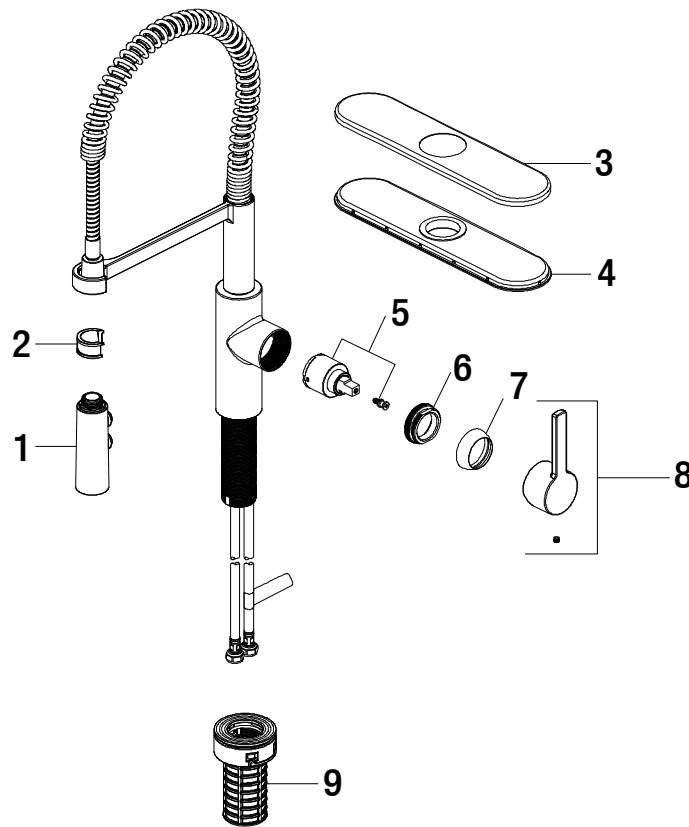

Single-Handle Kitchen Faucet

MODEL	SKU #	FINISH
HD67858-0001	305764874	Chrome

Many replacement parts can be purchased online or at your local store. Please use the table below to identify the part SKU number needed, go to HOMEDEPOT.COM, and check for online and store availability. If you can't find the part you are looking for, please call 1-855-HD-GLACIER.

Part	Description	Part #	Internet SKU #	Store SKU #
1	Spray head	RP3839901		
2	Inverter	RP70378		
3	Escutcheon	RP8066701		
4	Gasket	RP80675		
5	Cartridge & Screw	RP20095		
5.1	Cartridge	RP20044	301158214	

Part	Description	Part #	Internet SKU #	Store SKU #
6	Bonnet Nut	RP70548		
7	Cap	RP8013201		
8	Handle assembly	RP1362401		
9	Fastmount™	RP56096		